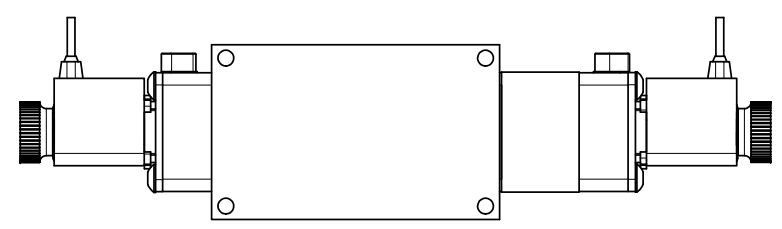

4 | 3 | 2 | 1

4 | 3 | 2 | 1

	<b>AAA PRODUCTS INTERNATIONAL</b> 7114 Harry Hines Blvd Dallas, TX 75235	<b>TITLE</b> 3/8" SIDE PORT, DBL SOL, 2 POS, DETENT, FLYING LEAD, LCKNG OVRD, DUST EXCLDR	DRAWING NO.: <b>DIM_ESS3MOLQ</b>
--	--	---	-------------------------------------