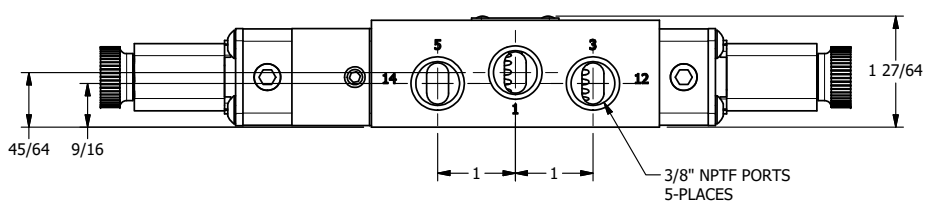

4 | 3 | 2 | 1

4 | 3 | 2 | 1

	<b>AAA PRODUCTS INTERNATIONAL</b> 7114 Harry Hines Blvd Dallas, TX 75235	<b>TITLE</b> 3/8" SIDE PORT, DBL SOL, 2 POS, DETENT, FLYING LEAD, LCKNG OVRD, DUST EXCLDR	DRAWING NO.: <b>DIM_ESS3MOLQ</b>
--	--	---	-------------------------------------