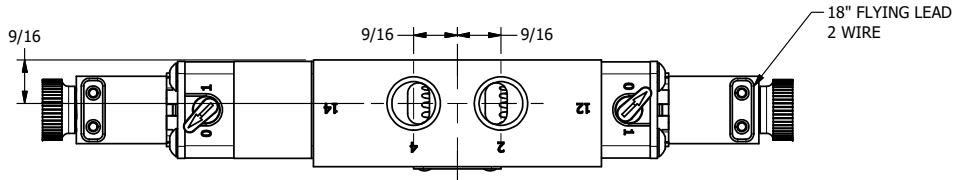

4 | 3 | 2 | 1

4 | 3 | 2 | 1

	<b>AAA PRODUCTS INTERNATIONAL</b> 7114 Harry Hines Blvd Dallas, TX 75235	<b>TITLE</b> 3/8" SIDE PORT, DBL SOL, 2 POS, DETENT, FLYING LEAD, LCKNG OVRD, DUST EXCLDR	DRAWING NO.: <b>DIM_ESS3MOLQ</b>
--	--	---	-------------------------------------