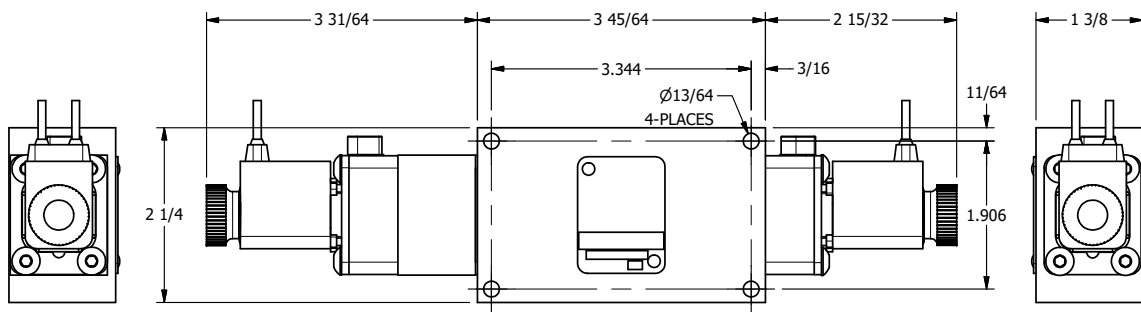

4 | 3 | 2 | 1

4 | 3 | 2 | 1

	<b>AAA PRODUCTS INTERNATIONAL</b> 7114 Harry Hines Blvd Dallas, TX 75235	<b>TITLE</b> 3/8" SIDE PORT, DBL SOL, 2 POS, DETENT, FLYING LEAD, LCKNG OVRD, DUST EXCLDR	DRAWING NO.: <b>DIM_ESS3MOLQ</b>
--	--	---	-------------------------------------