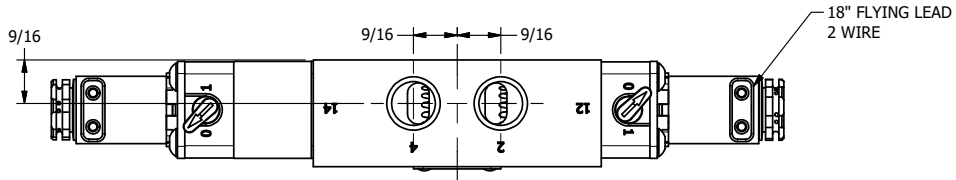

4 3 2 1

B

B

A

A

4 3 2 1

	<b>AAA PRODUCTS INTERNATIONAL</b> 7114 Harry Hines Blvd Dallas, TX 75235	<b>TITLE</b> 3/8" SIDE PORT, DBL SOL, 2 POS, DETENT, FLYING LEAD, SIDE VENT	DRAWING NO.: DIM_ESS3MOCQ
--	--	---	---------------------------