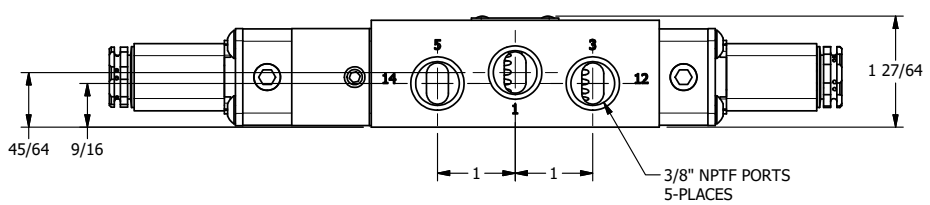

4 3 2 1

B

B

A

A

4 3 2 1

	<b>AAA PRODUCTS INTERNATIONAL</b> 7114 Harry Hines Blvd Dallas, TX 75235	<b>TITLE</b> 3/8" SIDE PORT, DBL SOL, 2 POS, DETENT, FLYING LEAD, SIDE VENT	DRAWING NO.: DIM_ESS3MOCQ
--	--	---	---------------------------