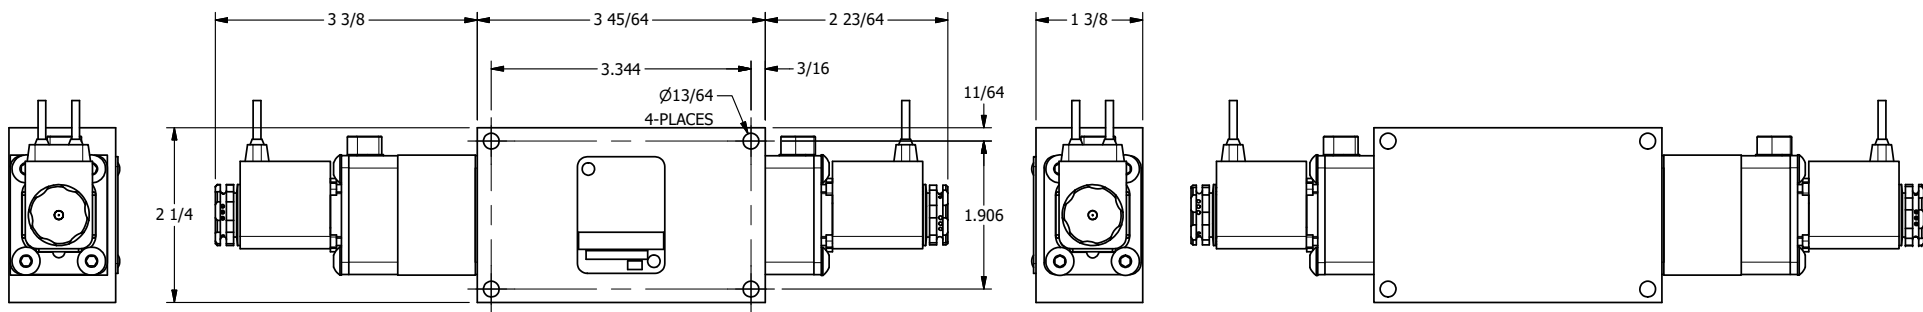

4 3 2 1

B

B

A

A

4 3 2 1

	<b>AAA PRODUCTS INTERNATIONAL</b> 7114 Harry Hines Blvd Dallas, TX 75235	<b>TITLE</b> 3/8" SIDE PORT, DBL SOL, 2 POS, DETENT, FLYING LEAD, SIDE VENT	DRAWING NO.: DIM_ESS3MOCQ
--	--	---	---------------------------