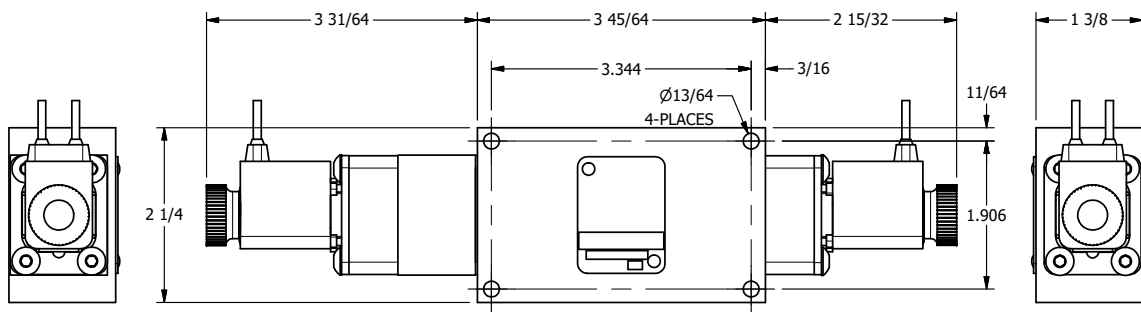

4 3 2 1

4 3 2 1

 <p>AAA PRODUCTS INTERNATIONAL 7114 Harry Hines Blvd Dallas, TX 75235</p>	<p>TITLE: 3/8" SIDE PORT, DBL SOL, 2 POS, DETENT, FLYING LEAD, DUST EXCLDR</p>	<p>DRAWING NO.: DIM_ESS3MLQ</p>
---	--	---------------------------------