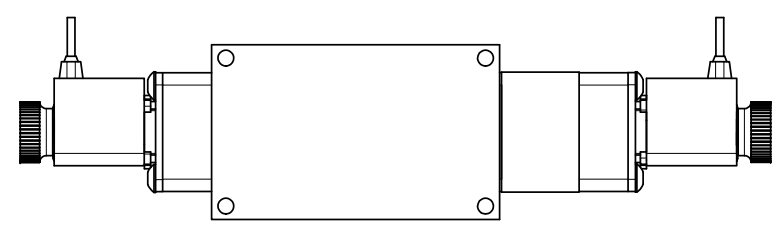

4 3 2 1

4 3 2 1

 <p>AAA PRODUCTS INTERNATIONAL 7114 Harry Hines Blvd Dallas, TX 75235</p>	<p>TITLE: 3/8" SIDE PORT, DBL SOL, 2 POS, DETENT, FLYING LEAD, DUST EXCLDR</p>	<p>DRAWING NO.: DIM_ESS3MLQ</p>
---	--	---------------------------------