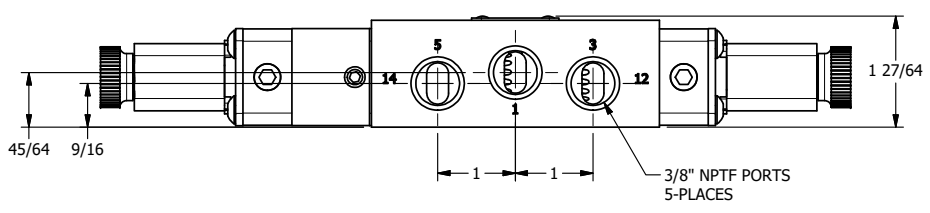

4 3 2 1

4 3 2 1

 <p>AAA PRODUCTS INTERNATIONAL 7114 Harry Hines Blvd Dallas, TX 75235</p>	<p>TITLE: 3/8" SIDE PORT, DBL SOL, 2 POS, DETENT, FLYING LEAD, DUST EXCLDR</p>	<p>DRAWING NO.: DIM_ESS3MLQ</p>
---	--	---------------------------------