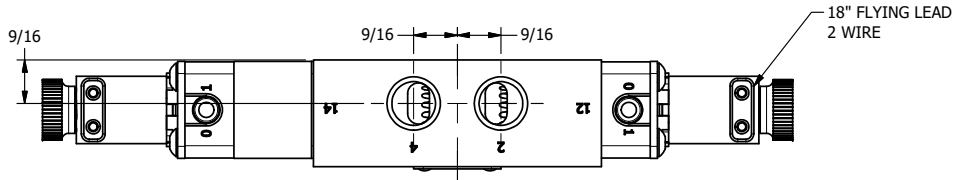

4 3 2 1

4 3 2 1

 <p>AAA PRODUCTS INTERNATIONAL 7114 Harry Hines Blvd Dallas, TX 75235</p>	<p>TITLE: 3/8" SIDE PORT, DBL SOL, 2 POS, DETENT, FLYING LEAD, DUST EXCLDR</p>	<p>DRAWING NO.: DIM_ESS3MLQ</p>
---	--	---------------------------------