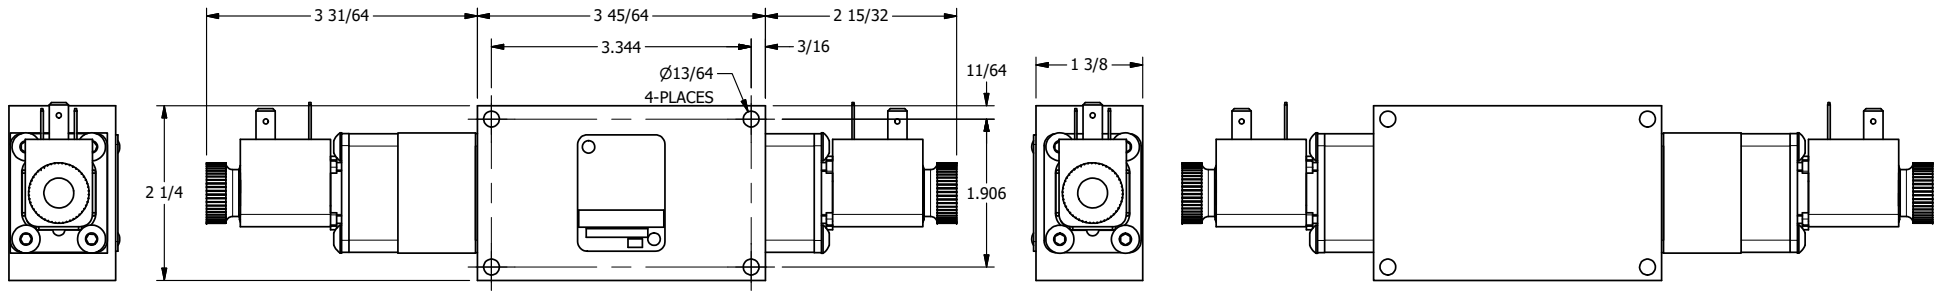

4 | 3 | 2 | 1

4 | 3 | 2 | 1

 <p>AAA PRODUCTS INTERNATIONAL 7114 Harry Hines Blvd Dallas, TX 75235</p>	<p>TITLE: 3/8" SIDE PORT, DBL SOL, 2 POS, DETENT, SOL RTRN, DUST EXCLDR</p>	<p>DRAWING NO.: DIM_ESS3LQ</p>
---	---	------------------------------------