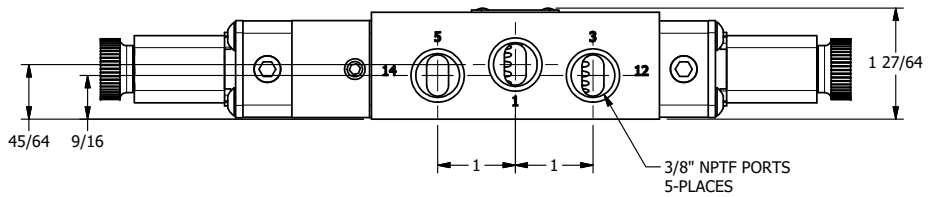

4 | 3 | 2 | 1

4 | 3 | 2 | 1

 <p>AAA PRODUCTS INTERNATIONAL 7114 Harry Hines Blvd Dallas, TX 75235</p>	<p>TITLE: 3/8" SIDE PORT, DBL SOL, 2 POS, DETENT, SOL RTRN, DUST EXCLDR</p>	<p>DRAWING NO.: DIM_ESS3LQ</p>
---	---	------------------------------------