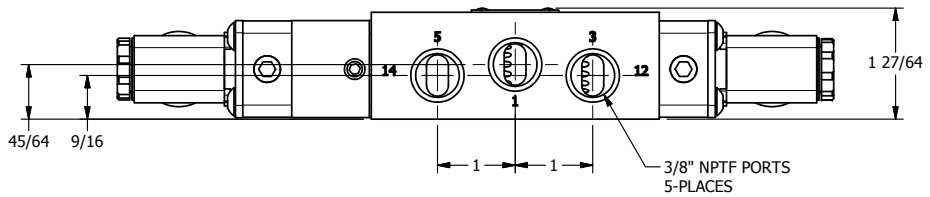

A

A

AAA
PRODUCTS
INTERNATIONAL

**AAA PRODUCTS
INTERNATIONAL**
7114 Harry Hines Blvd
Dallas, TX 75235

TITLE: 3/8" SIDE PORT, DBL SOL, 2 POS,
DETENT, SOL RTRN, MOLD-OVER

DRAWING NO.:
DIM_ESS3JQ

4 3 2 1

THE INFORMATION CONTAINED WITHIN THIS DOCUMENT IS PROPRIETARY TO AAA PRODUCTS AND MAY NOT BE DISCLOSED WITHOUT PRIOR WRITTEN CONSENT