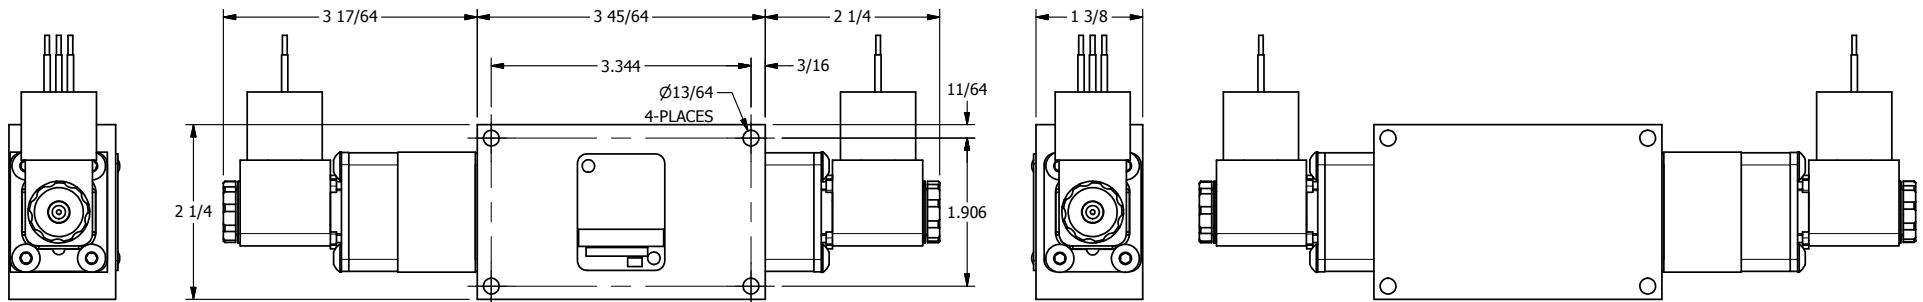

4 3 2 1

B

B

A

A

A

A

AAA
PRODUCTS
INTERNATIONAL

**AAA PRODUCTS
INTERNATIONAL**
7114 Harry Hines Blvd
Dallas, TX 75235

TITLE: 3/8" SIDE PORT, DBL SOL, 2 POS,
DETENT, SOL RTRN, MOLD-OVER

DRAWING NO.:
DIM_ESS3JQ

4 3 2 1

THE INFORMATION CONTAINED WITHIN THIS DOCUMENT IS PROPRIETARY TO AAA PRODUCTS AND MAY NOT BE DISCLOSED WITHOUT PRIOR WRITTEN CONSENT