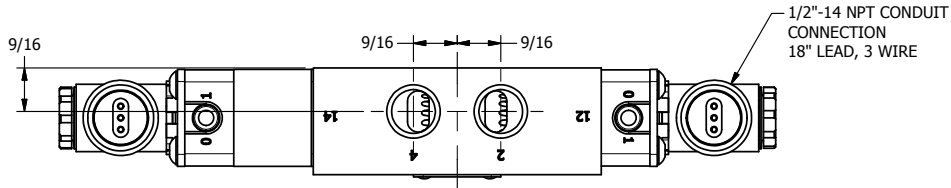

4 3 2 1

B

B

A

A

A

A

AAA
PRODUCTS
INTERNATIONAL

**AAA PRODUCTS
INTERNATIONAL**
7114 Harry Hines Blvd
Dallas, TX 75235

TITLE: 3/8" SIDE PORT, DBL SOL, 2 POS,
DETENT, SOL RTRN, MOLD-OVER

DRAWING NO.:
DIM_ESS3JQ

4 3 2 1

THE INFORMATION CONTAINED WITHIN THIS DOCUMENT IS PROPRIETARY TO AAA PRODUCTS AND MAY NOT BE DISCLOSED WITHOUT PRIOR WRITTEN CONSENT