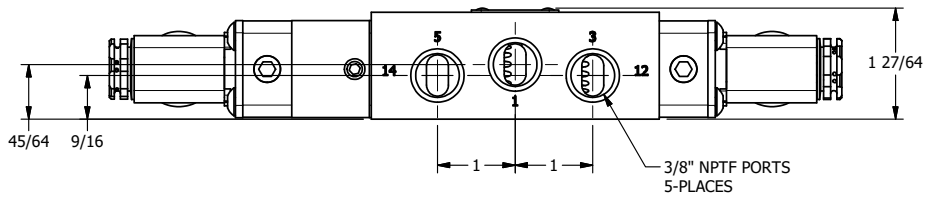

4 3 2 1

4 3 2 1

<p>AAA PRODUCTS INTERNATIONAL 7114 Harry Hines Blvd Dallas, TX 75235</p>	<p>TITLE: 3/8" SIDE PORT, DBL SOL, 2 POS, DETENT, MOLD-OVER, SIDE VENT</p>	<p>DRAWING NO.: DIM_ESS3JCQ</p>
---	--	-------------------------------------