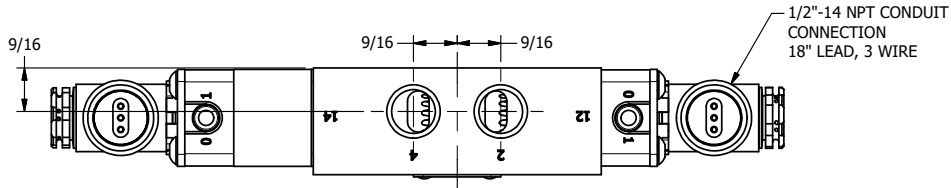

4 3 2 1

4 3 2 1

<p>AAA PRODUCTS INTERNATIONAL 7114 Harry Hines Blvd Dallas, TX 75235</p>	<p>TITLE: 3/8" SIDE PORT, DBL SOL, 2 POS, DETENT, MOLD-OVER, SIDE VENT</p>	<p>DRAWING NO.: DIM_ESS3JCQ</p>
---	--	-------------------------------------