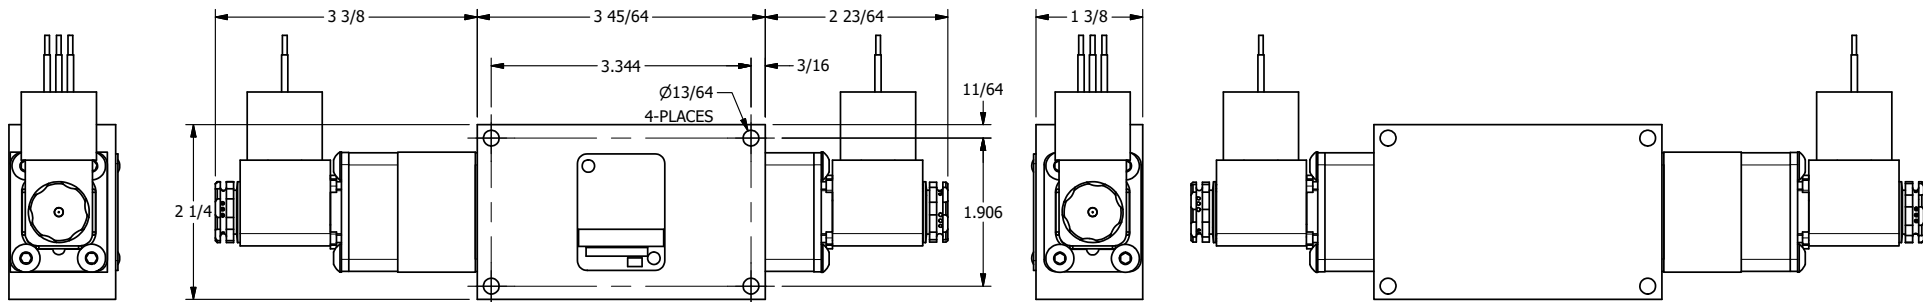

4 3 2 1

4 3 2 1

<p>AAA PRODUCTS INTERNATIONAL 7114 Harry Hines Blvd Dallas, TX 75235</p>	<p>TITLE: 3/8" SIDE PORT, DBL SOL, 2 POS, DETENT, MOLD-OVER, SIDE VENT</p>	<p>DRAWING NO.: DIM_ESS3JCQ</p>
---	--	-------------------------------------