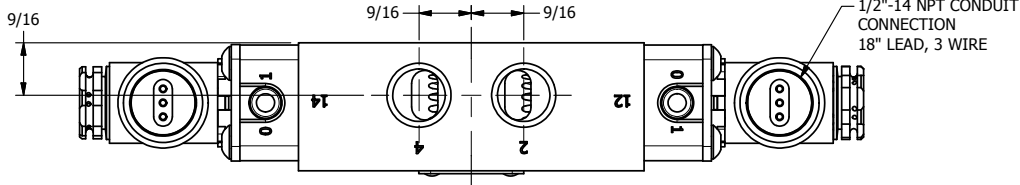

4

3

2

1

1/2"-14 NPT CONDUIT CONNECTION
18" LEAD, 3 WIRE

B

B

A

A

3/8" NPTF PORTS
5-PLACES

4

3

2

1

AAA
PRODUCTS
INTERNATIONAL

**AAA PRODUCTS
INTERNATIONAL**
7114 Harry Hines Blvd
Dallas, TX 75235

TITLE $\frac{3}{8}$ " SIDE PORT, DBL SOL, 2 POS,
FRICTION POS, SOL RTRN,
MOLD-OVER, SIDE VENT

DRAWING NO.:
DIM_ESS3JC

THE INFORMATION CONTAINED WITHIN THIS DOCUMENT IS PROPRIETARY TO AAA PRODUCTS AND MAY NOT BE DISCLOSED WITHOUT PRIOR WRITTEN CONSENT