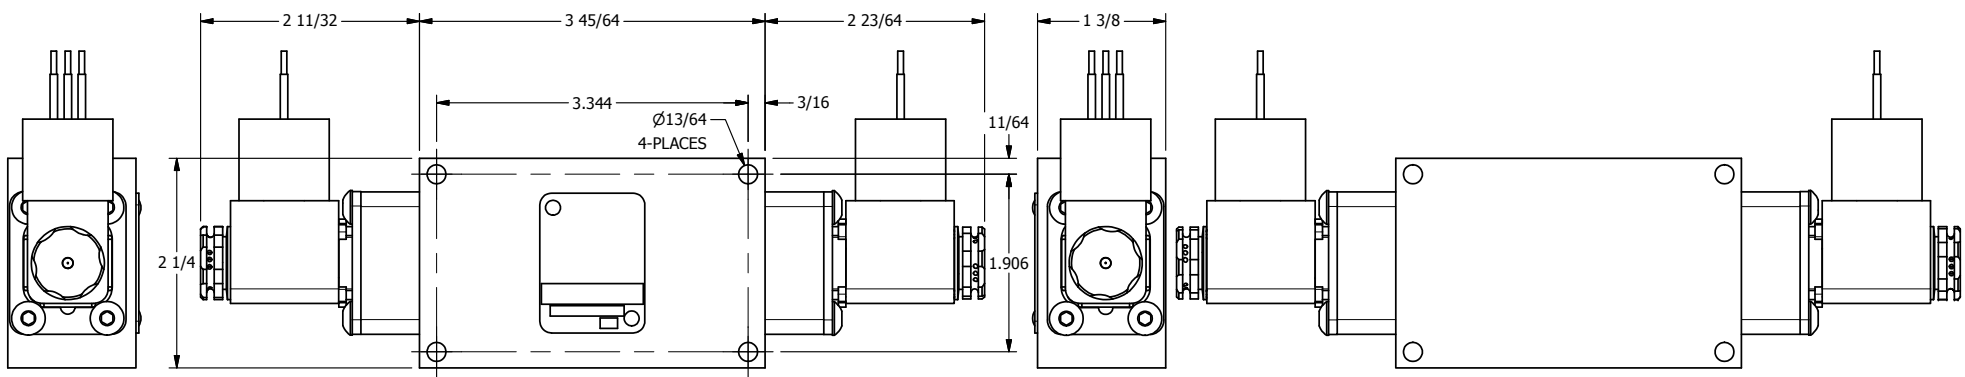

4

3

2

1

1/2"-14 NPT CONDUIT CONNECTION
18" LEAD, 3 WIRE

B

B

A

A

3/8" NPTF PORTS
5-PLACES

4

3

2

1

AAA
PRODUCTS
INTERNATIONAL

**AAA PRODUCTS
INTERNATIONAL**
7114 Harry Hines Blvd
Dallas, TX 75235

TITLE $\frac{3}{8}$ " SIDE PORT, DBL SOL, 2 POS,
FRICTION POS, SOL RTRN,
MOLD-OVER, SIDE VENT

DRAWING NO.:
DIM_ESS3JC

THE INFORMATION CONTAINED WITHIN THIS DOCUMENT IS PROPRIETARY TO AAA PRODUCTS AND MAY NOT BE DISCLOSED WITHOUT PRIOR WRITTEN CONSENT