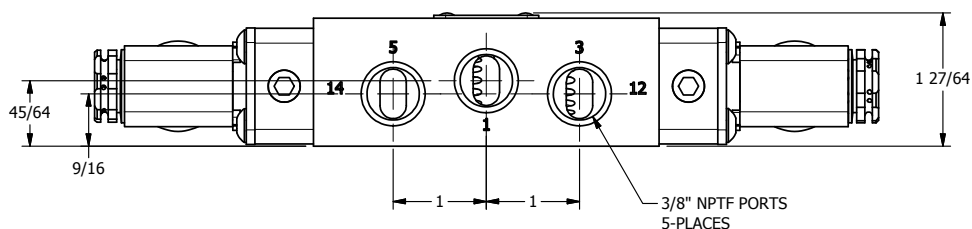

4

3

2

1

1/2"-14 NPT CONDUIT CONNECTION
18" LEAD, 3 WIRE

B

B

A

A

3/8" NPTF PORTS
5-PLACES

4

3

2

1

AAA
PRODUCTS
INTERNATIONAL

**AAA PRODUCTS
INTERNATIONAL**
7114 Harry Hines Blvd
Dallas, TX 75235

TITLE $\frac{3}{8}$ " SIDE PORT, DBL SOL, 2 POS,
FRICTION POS, SOL RTRN,
MOLD-OVER, SIDE VENT

DRAWING NO.:
DIM_ESS3JC

THE INFORMATION CONTAINED WITHIN THIS DOCUMENT IS PROPRIETARY TO AAA PRODUCTS AND MAY NOT BE DISCLOSED WITHOUT PRIOR WRITTEN CONSENT