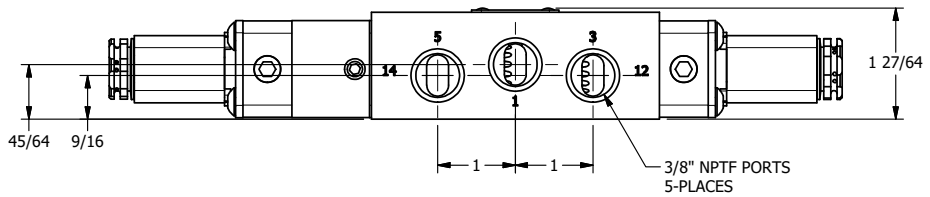

4 | 3 | 2 | 1

4 | 3 | 2 | 1

	AAA PRODUCTS INTERNATIONAL 7114 Harry Hines Blvd Dallas, TX 75235	TITLE 3/8" SIDE PORT, DBL SOL, 2 POS, DETENT, SOL RTN, SIDE VENT	DRAWING NO.: DIM_ESS3CQ
--	--	---	-----------------------------------