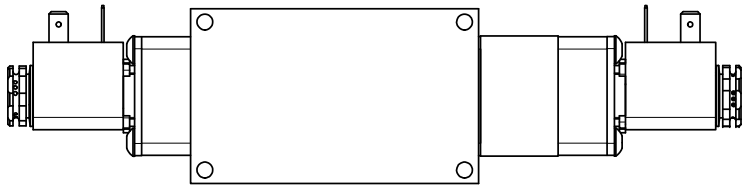

4 | 3 | 2 | 1

4 | 3 | 2 | 1

	AAA PRODUCTS INTERNATIONAL 7114 Harry Hines Blvd Dallas, TX 75235	TITLE 3/8" SIDE PORT, DBL SOL, 2 POS, DETENT, SOL RTN, SIDE VENT	DRAWING NO.: DIM_ESS3CQ
--	--	---	-----------------------------------