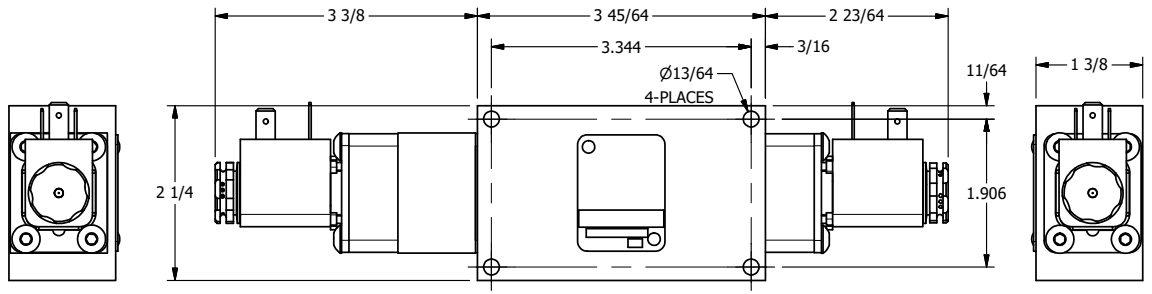

4 | 3 | 2 | 1

4 | 3 | 2 | 1

	AAA PRODUCTS INTERNATIONAL 7114 Harry Hines Blvd Dallas, TX 75235	TITLE 3/8" SIDE PORT, DBL SOL, 2 POS, DETENT, SOL RTN, SIDE VENT	DRAWING NO.: DIM_ESS3CQ
--	--	---	-----------------------------------