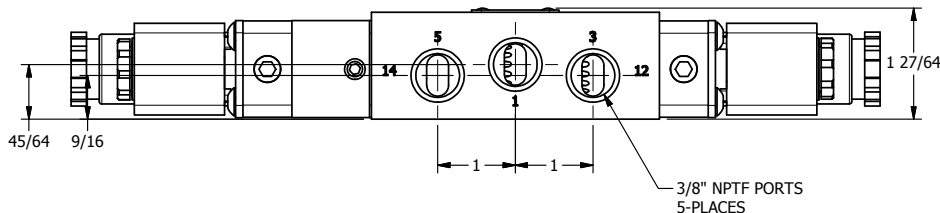

4 | 3 | 2 | 1

AAA
PRODUCTS
INTERNATIONAL

**AAA PRODUCTS
INTERNATIONAL**
7114 Harry Hines Blvd
Dallas, TX 75235

TITLE: **3/8" SIDE PORT, DBL SOL, 2 POS,
DETENT, SOL RTRN,
INTRINSICALLY SAFE**

DRAWING NO.:
DIM_ESS3AQ