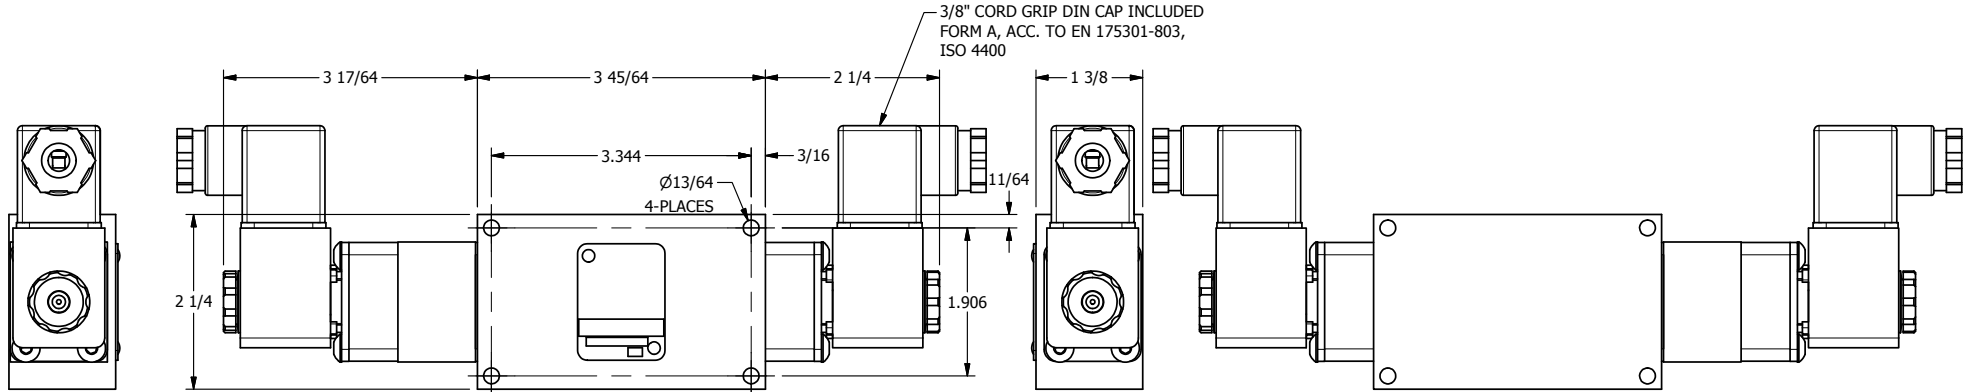

4 | 3 | 2 | 1

AAA
PRODUCTS
INTERNATIONAL

**AAA PRODUCTS
INTERNATIONAL**
7114 Harry Hines Blvd
Dallas, TX 75235

TITLE: **3/8" SIDE PORT, DBL SOL, 2 POS,
DETENT, SOL RTRN,
INTRINSICALLY SAFE**

DRAWING NO.:
DIM_ESS3AQ