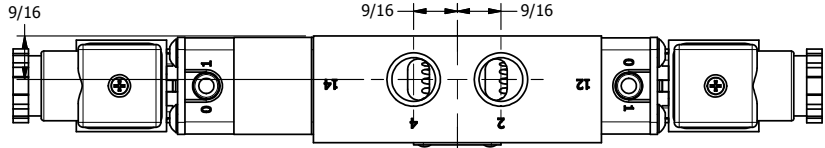

4 | 3 | 2 | 1

AAA
PRODUCTS
INTERNATIONAL

**AAA PRODUCTS
INTERNATIONAL**
7114 Harry Hines Blvd
Dallas, TX 75235

TITLE: **3/8" SIDE PORT, DBL SOL, 2 POS,
DETENT, SOL RTRN,
INTRINSICALLY SAFE**

DRAWING NO.:
DIM_ESS3AQ