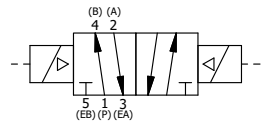

4 3 2 1

3/8" CORD GRIP DIN CAP INCLUDED  
FORM A, ACC. TO EN 175301-803,  
ISO 4400

4 3 2

**AAA**  
PRODUCTS  
INTERNATIONAL

**AAA PRODUCTS  
INTERNATIONAL**  
7114 Harry Hines Blvd  
Dallas, TX 75235

TITLE: 3/8" SIDE PORT, DBL SOL, 2 POS,  
SOL RTRN, INTR SAFE,  
DUST EXCLDR, EXT PILOT