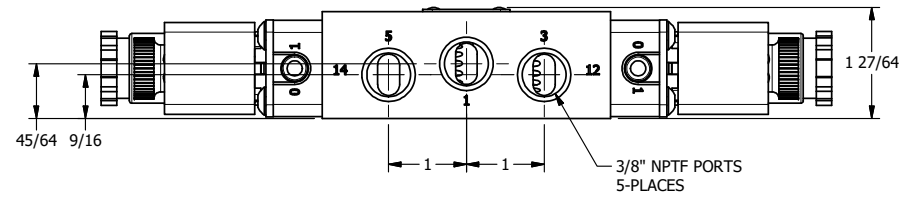

4 3 2 1

3/8" CORD GRIP DIN CAP INCLUDED  
FORM A, ACC. TO EN 175301-803,  
ISO 4400

4 3 2

**AAA**  
PRODUCTS  
INTERNATIONAL

**AAA PRODUCTS  
INTERNATIONAL**  
7114 Harry Hines Blvd  
Dallas, TX 75235

TITLE: 3/8" SIDE PORT, DBL SOL, 2 POS,  
SOL RTRN, INTR SAFE,  
DUST EXCLDR, EXT PILOT