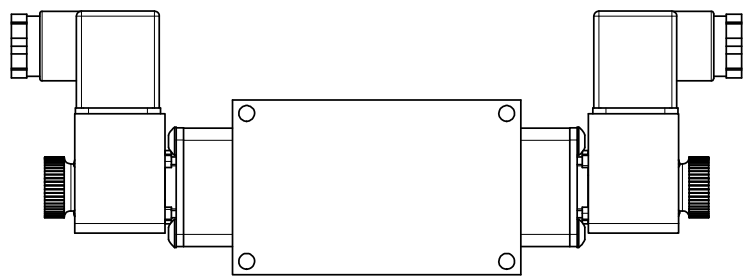

4 3 2 1

3/8" CORD GRIP DIN CAP INCLUDED  
FORM A, ACC. TO EN 175301-803,  
ISO 4400

4 3 2

**AAA**  
PRODUCTS  
INTERNATIONAL

**AAA PRODUCTS  
INTERNATIONAL**  
7114 Harry Hines Blvd  
Dallas, TX 75235

TITLE: 3/8" SIDE PORT, DBL SOL, 2 POS,  
SOL RTRN, INTR SAFE,  
DUST EXCLDR, EXT PILOT

DRAWING NO.:  
DIM\_ESS3ALZ

THE INFORMATION CONTAINED WITHIN THIS DOCUMENT IS PROPRIETARY TO AAA PRODUCTS AND MAY NOT BE DISCLOSED WITHOUT PRIOR WRITTEN CONSENT