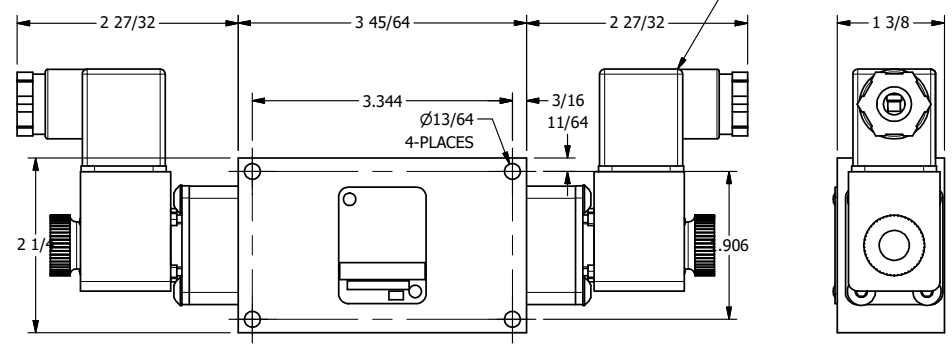

4 3 2 1

3/8" CORD GRIP DIN CAP INCLUDED  
FORM A, ACC. TO EN 175301-803,  
ISO 4400

4 3 2

**AAA**  
PRODUCTS  
INTERNATIONAL

**AAA PRODUCTS  
INTERNATIONAL**  
7114 Harry Hines Blvd  
Dallas, TX 75235

TITLE: 3/8" SIDE PORT, DBL SOL, 2 POS,  
SOL RTRN, INTR SAFE,  
DUST EXCLDR, EXT PILOT

DRAWING NO.:  
DIM\_ESS3ALZ

THE INFORMATION CONTAINED WITHIN THIS DOCUMENT IS PROPRIETARY TO AAA PRODUCTS AND MAY NOT BE DISCLOSED WITHOUT PRIOR WRITTEN CONSENT