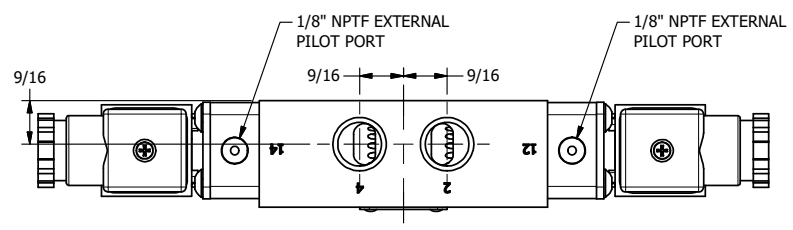

4 3 2 1

3/8" CORD GRIP DIN CAP INCLUDED  
FORM A, ACC. TO EN 175301-803,  
ISO 4400

4 3 2

**AAA**  
PRODUCTS  
INTERNATIONAL

**AAA PRODUCTS  
INTERNATIONAL**  
7114 Harry Hines Blvd  
Dallas, TX 75235

TITLE: 3/8" SIDE PORT, DBL SOL, 2 POS,  
SOL RTRN, INTR SAFE,  
DUST EXCLDR, EXT PILOT