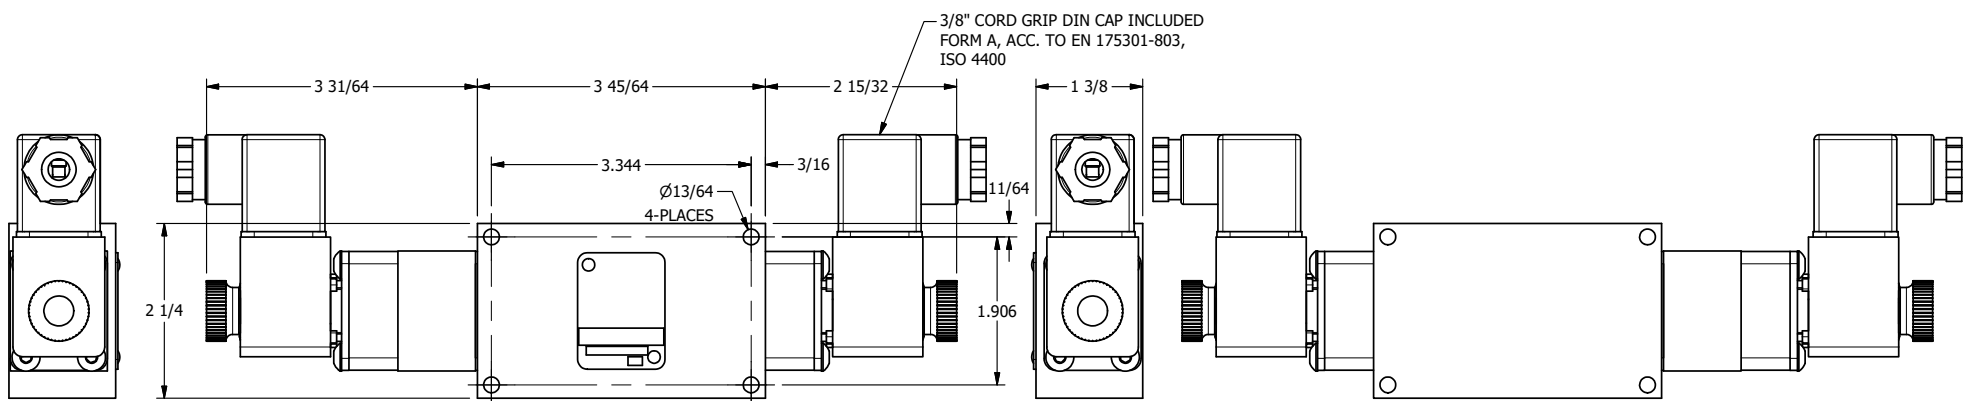

4 | 3 | 2 | 1

**AAA**  
PRODUCTS  
INTERNATIONAL

**AAA PRODUCTS  
INTERNATIONAL**  
7114 Harry Hines Blvd  
Dallas, TX 75235

TITLE: 3/8" SIDE PORT, DBL SOL, 2 POS,  
DETENT, INTR SAFE,  
DUST EXCLDR

DRAWING NO.:  
DIM\_ESS3ALQ