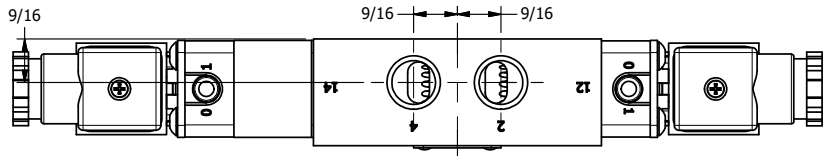

4 | 3 | 2 | 1

**AAA**  
PRODUCTS  
INTERNATIONAL

**AAA PRODUCTS  
INTERNATIONAL**  
7114 Harry Hines Blvd  
Dallas, TX 75235

TITLE: 3/8" SIDE PORT, DBL SOL, 2 POS,  
DETENT, INTR SAFE,  
DUST EXCLDR

DRAWING NO.:  
DIM\_ESS3ALQ