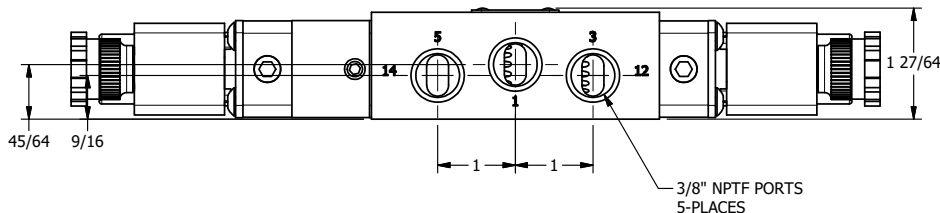

4 | 3 | 2 | 1

**AAA**  
PRODUCTS  
INTERNATIONAL

**AAA PRODUCTS  
INTERNATIONAL**  
7114 Harry Hines Blvd  
Dallas, TX 75235

TITLE: 3/8" SIDE PORT, DBL SOL, 2 POS,  
DETENT, INTR SAFE,  
DUST EXCLDR

DRAWING NO.:  
DIM\_ESS3ALQ