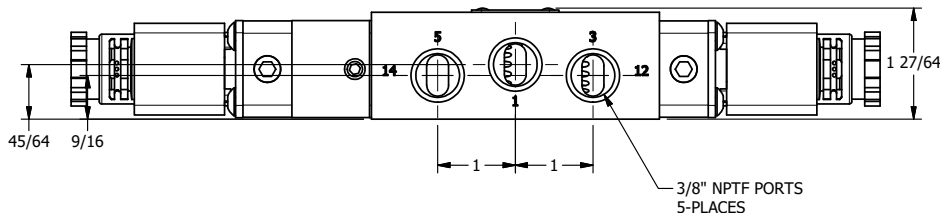

4 | 3 | 2 | 1

**AAA**  
PRODUCTS  
INTERNATIONAL

**AAA PRODUCTS  
INTERNATIONAL**  
7114 Harry Hines Blvd  
Dallas, TX 75235

TITLE: 3/8" SIDE PORT, DBL SOL, 2 POS,  
DETENT, INTR SAFE,  
SIDE VENT

DRAWING NO.:  
DIM\_ESS3ACQ