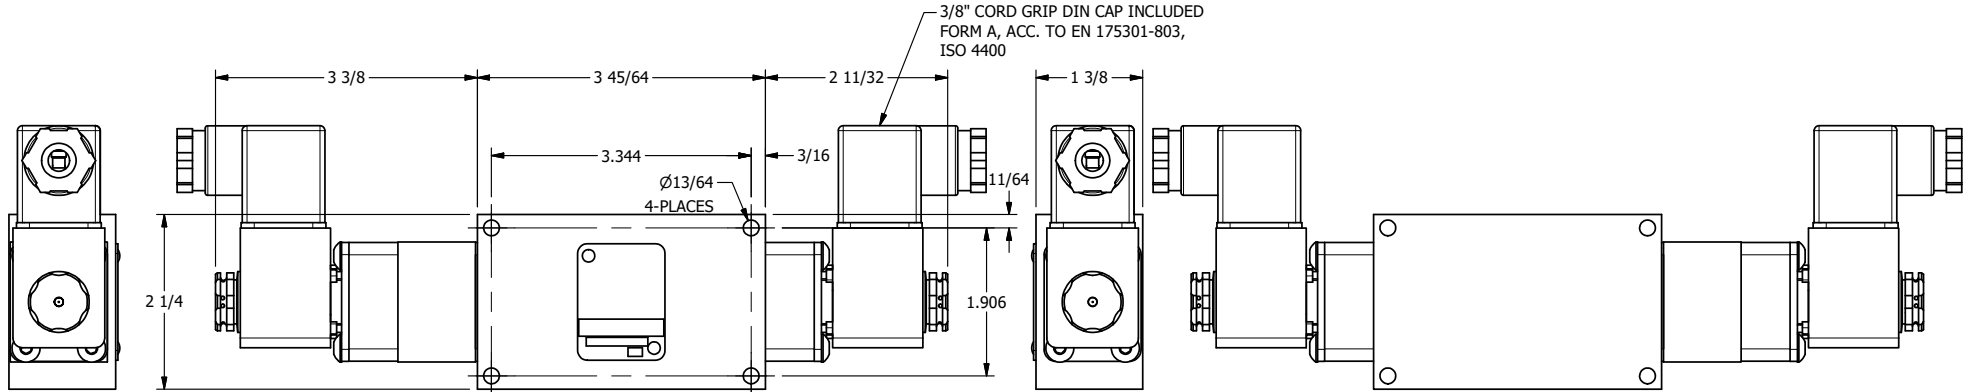

4 | 3 | 2 | 1

**AAA**  
PRODUCTS  
INTERNATIONAL

**AAA PRODUCTS  
INTERNATIONAL**  
7114 Harry Hines Blvd  
Dallas, TX 75235

TITLE: 3/8" SIDE PORT, DBL SOL, 2 POS,  
DETENT, INTR SAFE,  
SIDE VENT

DRAWING NO.:  
DIM\_ESS3ACQ