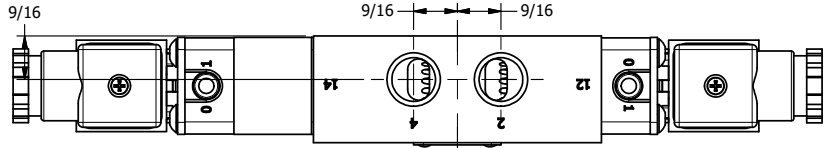

4 | 3 | 2 | 1

**AAA**  
PRODUCTS  
INTERNATIONAL

**AAA PRODUCTS  
INTERNATIONAL**  
7114 Harry Hines Blvd  
Dallas, TX 75235

TITLE: 3/8" SIDE PORT, DBL SOL, 2 POS,  
DETENT, INTR SAFE,  
SIDE VENT

DRAWING NO.:  
DIM\_ESS3ACQ