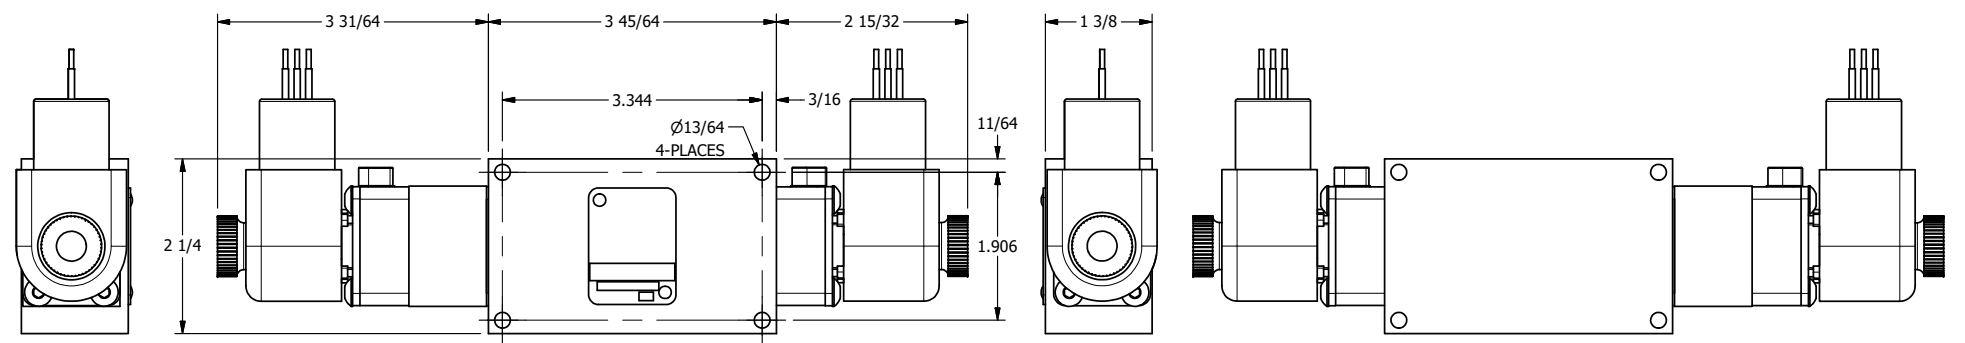

4 | 3 | 2 | 1

B

B

A

A

	AAA PRODUCTS INTERNATIONAL 7114 Harry Hines Blvd Dallas, TX 75235	TITLE: 1/4" SIDE PORT, DBL SOL, 2 POS, DETENT, EXPL PROOF, DUST EXCLDR	DRAWING NO.: DIM_ESS2XOLQ
--	--	---	-------------------------------------