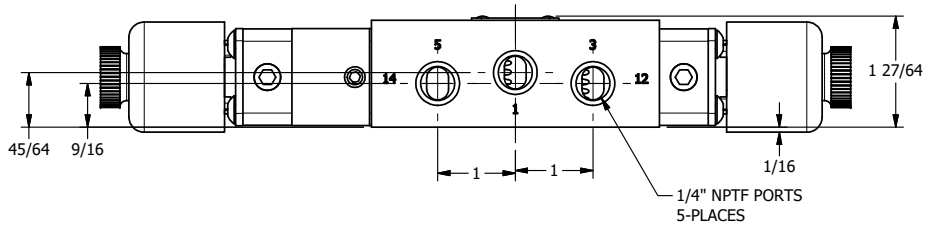

4 | 3 | 2 | 1

B

B

A

A

	AAA PRODUCTS INTERNATIONAL 7114 Harry Hines Blvd Dallas, TX 75235	TITLE: 1/4" SIDE PORT, DBL SOL, 2 POS, DETENT, EXPL PROOF, DUST EXCLDR	DRAWING NO.: DIM_ESS2XOLQ
--	--	---	-------------------------------------