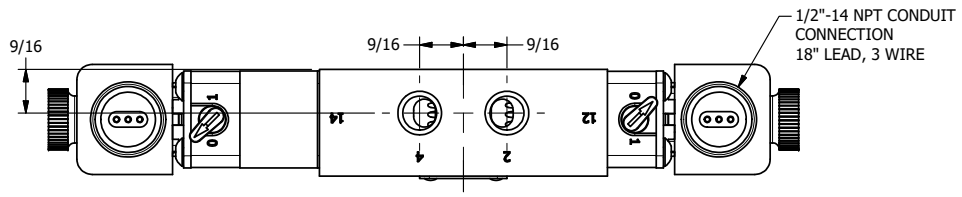

4 | 3 | 2 | 1

B

B

A

A

	AAA PRODUCTS INTERNATIONAL 7114 Harry Hines Blvd Dallas, TX 75235	TITLE: 1/4" SIDE PORT, DBL SOL, 2 POS, DETENT, EXPL PROOF, DUST EXCLDR	DRAWING NO.: DIM_ESS2XOLQ
--	--	---	-------------------------------------