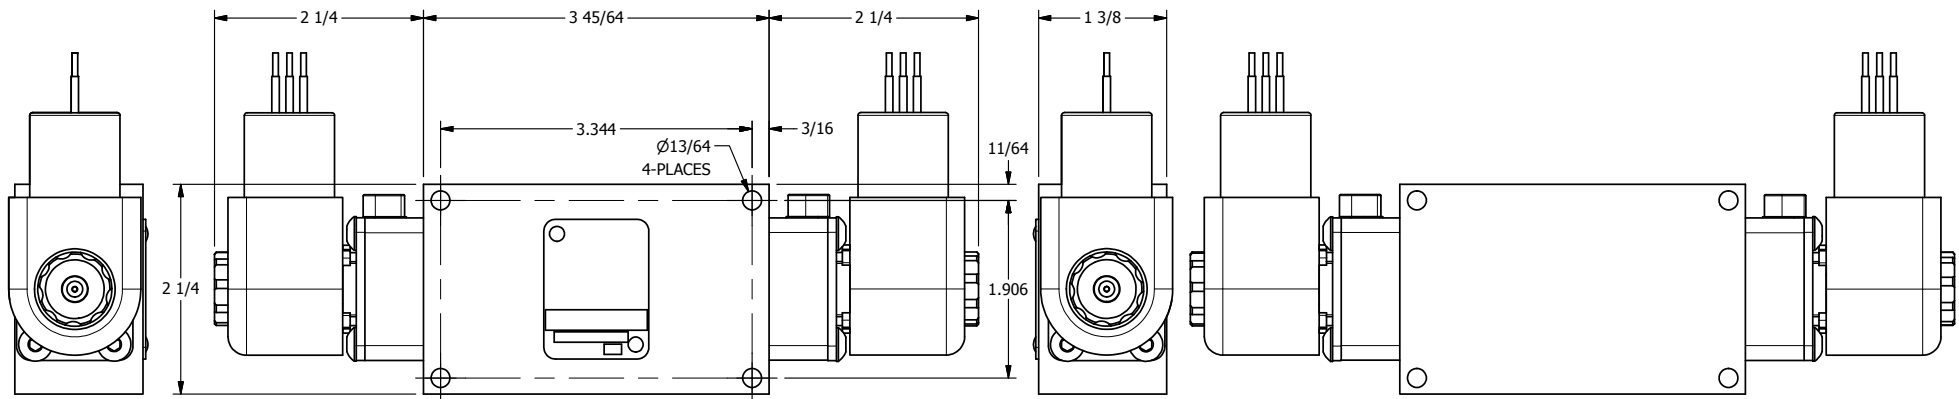

4 | 3 | 2 | 1

4 | 3 | 2 | 1

**AAA**  
PRODUCTS  
INTERNATIONAL

**AAA PRODUCTS INTERNATIONAL**  
7114 Harry Hines Blvd  
Dallas, TX 75235

TITLE: 1/4" SIDE PORT, DBL SOL, 2 POS,  
FRICTION POS, SOL RTRN,  
EXPL PROOF, LCKNG OVVRD