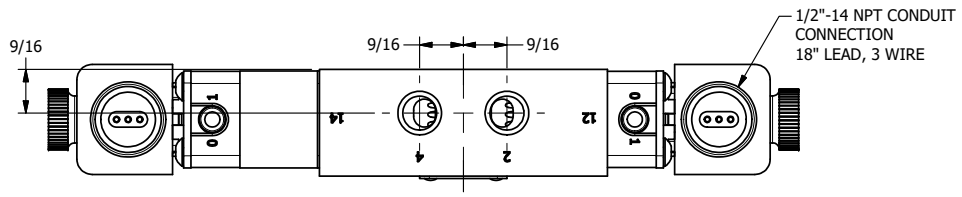

4 | 3 | 2 | 1

4 | 3 | 2 | 1

**AAA**  
PRODUCTS  
INTERNATIONAL

**AAA PRODUCTS  
INTERNATIONAL**  
7114 Harry Hines Blvd  
Dallas, TX 75235

TITLE: 1/4" SIDE PORT, DBL SOL, 2 POS,  
DETENT, EXPL PROOF,  
DUST EXCLDR