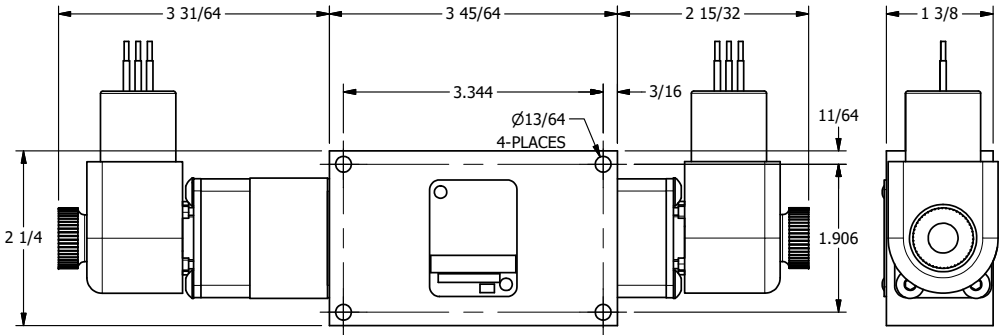

4 | 3 | 2 | 1

4 | 3 | 2 | 1

**AAA**  
PRODUCTS  
INTERNATIONAL

**AAA PRODUCTS  
INTERNATIONAL**  
7114 Harry Hines Blvd  
Dallas, TX 75235

TITLE: 1/4" SIDE PORT, DBL SOL, 2 POS,  
DETENT, EXPL PROOF,  
DUST EXCLDR

DRAWING NO.:  
DIM\_ESS2XLQ

THE INFORMATION CONTAINED WITHIN THIS DOCUMENT IS PROPRIETARY TO AAA PRODUCTS AND MAY NOT BE DISCLOSED WITHOUT PRIOR WRITTEN CONSENT