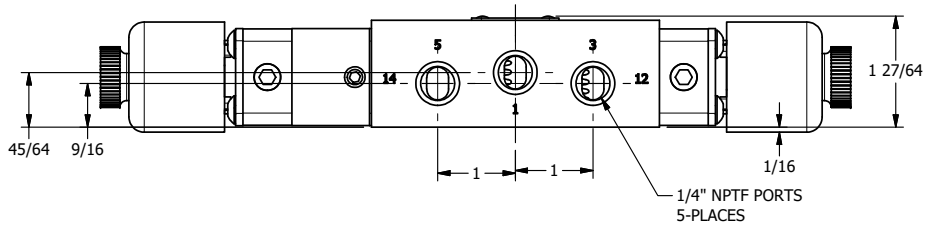

4 | 3 | 2 | 1

4 | 3 | 2 | 1

**AAA**  
PRODUCTS  
INTERNATIONAL

**AAA PRODUCTS  
INTERNATIONAL**  
7114 Harry Hines Blvd  
Dallas, TX 75235

TITLE: 1/4" SIDE PORT, DBL SOL, 2 POS,  
DETENT, EXPL PROOF,  
DUST EXCLDR

DRAWING NO.:  
DIM\_ESS2XLQ

THE INFORMATION CONTAINED WITHIN THIS DOCUMENT IS PROPRIETARY TO AAA PRODUCTS AND MAY NOT BE DISCLOSED WITHOUT PRIOR WRITTEN CONSENT