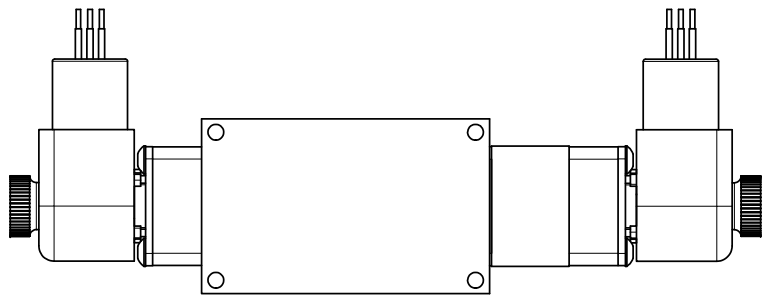

4 | 3 | 2 | 1

4 | 3 | 2 | 1

**AAA**  
PRODUCTS  
INTERNATIONAL

**AAA PRODUCTS  
INTERNATIONAL**  
7114 Harry Hines Blvd  
Dallas, TX 75235

TITLE: 1/4" SIDE PORT, DBL SOL, 2 POS,  
DETENT, EXPL PROOF,  
DUST EXCLDR