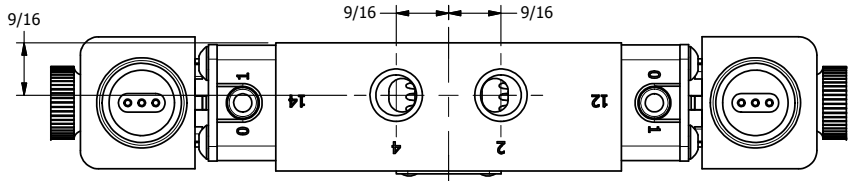

4 | 3 | 2 | 1

4 | 3 | 2 | 1

**AAA**  
PRODUCTS  
INTERNATIONAL

**AAA PRODUCTS INTERNATIONAL**  
7114 Harry Hines Blvd  
Dallas, TX 75235

TITLE: 1/4" SIDE PORT, DBL SOL, 2 POS,  
FRICTION POS, SOL RTRN,  
EXPLOSION PROOF, DUST EXCLDR

DRAWING NO.:  
DIM\_ESS2XL

THE INFORMATION CONTAINED WITHIN THIS DOCUMENT IS PROPRIETARY TO AAA PRODUCTS AND MAY NOT BE DISCLOSED WITHOUT PRIOR WRITTEN CONSENT