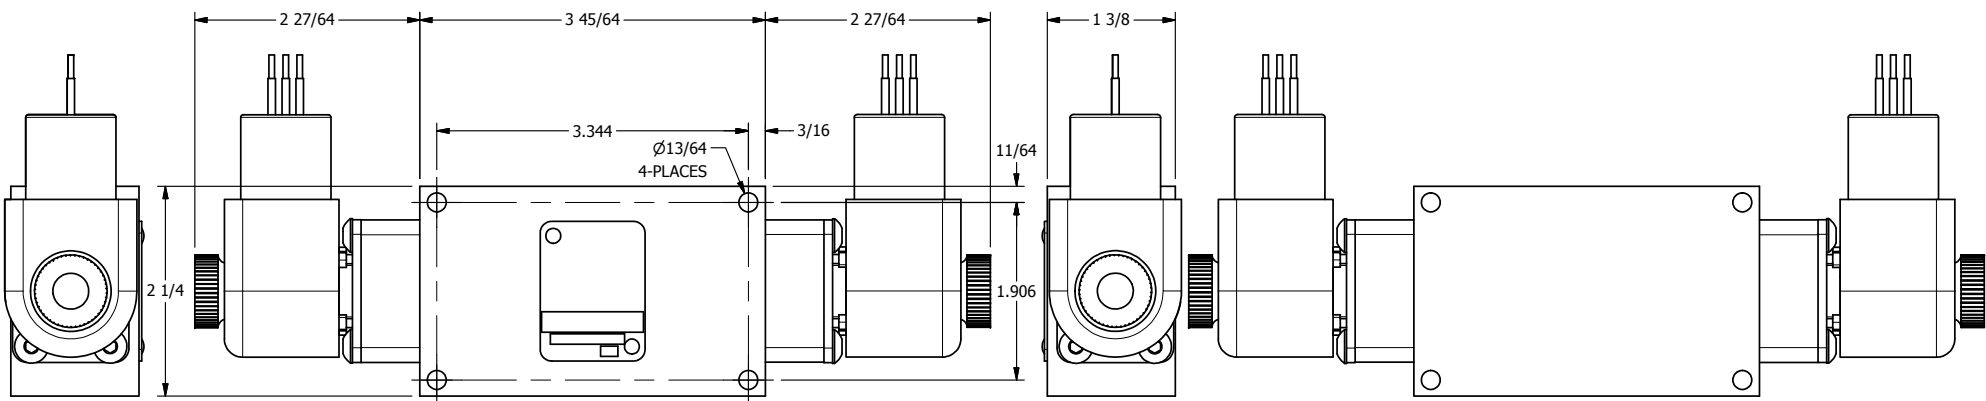

4 | 3 | 2 | 1

4 | 3 | 2 | 1

**AAA**  
PRODUCTS  
INTERNATIONAL

**AAA PRODUCTS INTERNATIONAL**  
7114 Harry Hines Blvd  
Dallas, TX 75235

TITLE: 1/4" SIDE PORT, DBL SOL, 2 POS,  
FRICTION POS, SOL RTRN,  
EXPLOSION PROOF, DUST EXCLDR

DRAWING NO.:  
DIM\_ESS2XL

THE INFORMATION CONTAINED WITHIN THIS DOCUMENT IS PROPRIETARY TO AAA PRODUCTS AND MAY NOT BE DISCLOSED WITHOUT PRIOR WRITTEN CONSENT