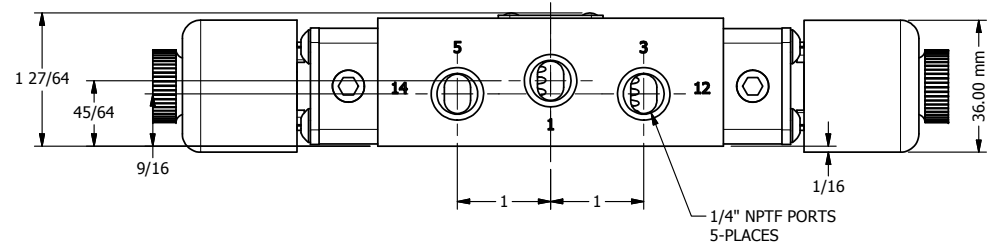

4 | 3 | 2 | 1

4 | 3 | 2 | 1

**AAA**  
PRODUCTS  
INTERNATIONAL

**AAA PRODUCTS INTERNATIONAL**  
7114 Harry Hines Blvd  
Dallas, TX 75235

TITLE: 1/4" SIDE PORT, DBL SOL, 2 POS,  
FRICTION POS, SOL RTRN,  
EXPLOSION PROOF, DUST EXCLDR

DRAWING NO.:  
DIM\_ESS2XL

THE INFORMATION CONTAINED WITHIN THIS DOCUMENT IS PROPRIETARY TO AAA PRODUCTS AND MAY NOT BE DISCLOSED WITHOUT PRIOR WRITTEN CONSENT