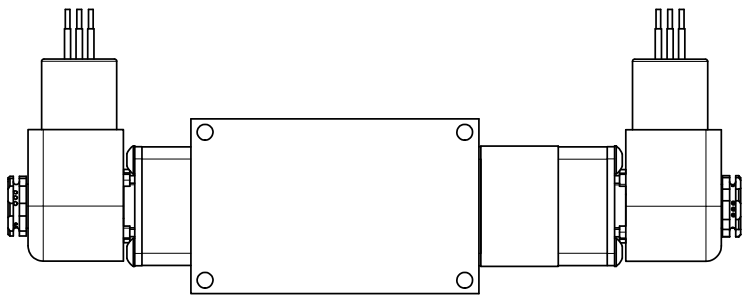

4 | 3 | 2 | 1

B

B

A

A

AAA
PRODUCTS
INTERNATIONAL

**AAA PRODUCTS
INTERNATIONAL**
7114 Harry Hines Blvd
Dallas, TX 75235

TITLE: 1/4" SIDE PORT, DBL SOL, 2 POS,
DETENT, SOL RTRN,
EXPLOSION PROOF

DRAWING NO.:
DIM_ESS2XCQ

4 | 3 | 2 | 1

THE INFORMATION CONTAINED WITHIN THIS DOCUMENT IS PROPRIETARY TO AAA PRODUCTS AND MAY NOT BE DISCLOSED WITHOUT PRIOR WRITTEN CONSENT