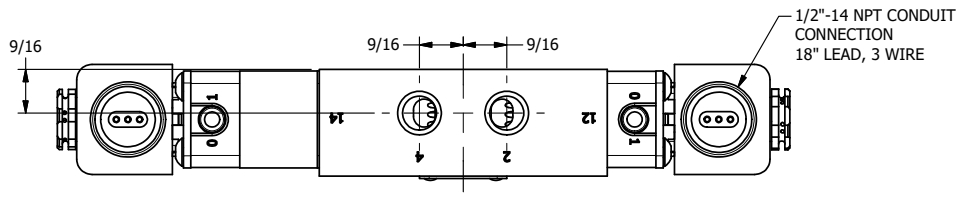

4 | 3 | 2 | 1

B

B

A

A

AAA
PRODUCTS
INTERNATIONAL

**AAA PRODUCTS
INTERNATIONAL**
7114 Harry Hines Blvd
Dallas, TX 75235

TITLE: 1/4" SIDE PORT, DBL SOL, 2 POS,
DETENT, SOL RTRN,
EXPLOSION PROOF

DRAWING NO.:
DIM_ESS2XCQ

4 | 3 | 2 | 1

THE INFORMATION CONTAINED WITHIN THIS DOCUMENT IS PROPRIETARY TO AAA PRODUCTS AND MAY NOT BE DISCLOSED WITHOUT PRIOR WRITTEN CONSENT