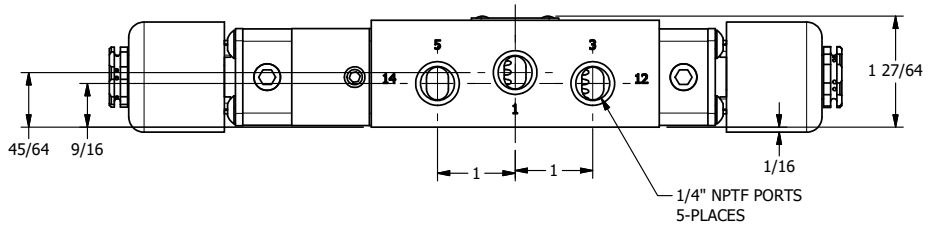

4 | 3 | 2 | 1

B

B

A

A

AAA
PRODUCTS
INTERNATIONAL

**AAA PRODUCTS
INTERNATIONAL**
7114 Harry Hines Blvd
Dallas, TX 75235

TITLE: 1/4" SIDE PORT, DBL SOL, 2 POS,
DETENT, SOL RTRN,
EXPLOSION PROOF

DRAWING NO.:
DIM_ESS2XCQ

4 | 3 | 2 | 1

THE INFORMATION CONTAINED WITHIN THIS DOCUMENT IS PROPRIETARY TO AAA PRODUCTS AND MAY NOT BE DISCLOSED WITHOUT PRIOR WRITTEN CONSENT