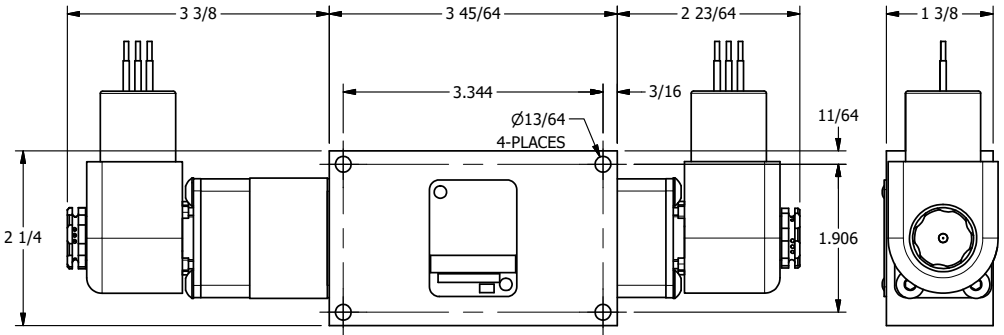

4 | 3 | 2 | 1

B

B

A

A

AAA
PRODUCTS
INTERNATIONAL

**AAA PRODUCTS
INTERNATIONAL**
7114 Harry Hines Blvd
Dallas, TX 75235

TITLE: 1/4" SIDE PORT, DBL SOL, 2 POS,
DETENT, SOL RTRN,
EXPLOSION PROOF

DRAWING NO.:
DIM_ESS2XCQ

4 | 3 | 2 | 1

THE INFORMATION CONTAINED WITHIN THIS DOCUMENT IS PROPRIETARY TO AAA PRODUCTS AND MAY NOT BE DISCLOSED WITHOUT PRIOR WRITTEN CONSENT