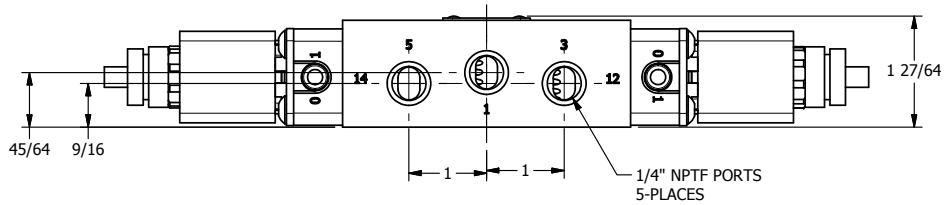

4 3 2 1

	AAA PRODUCTS INTERNATIONAL 7114 Harry Hines Blvd Dallas, TX 75235	TITLE: 1/4" SIDE PORT, DBL SOL, 2 POS, FRICTION POS, SOL RTRN, ATEX, EXT PILOT	DRAWING NO.: DIM_ESS2TZ
--	--	---	-----------------------------------