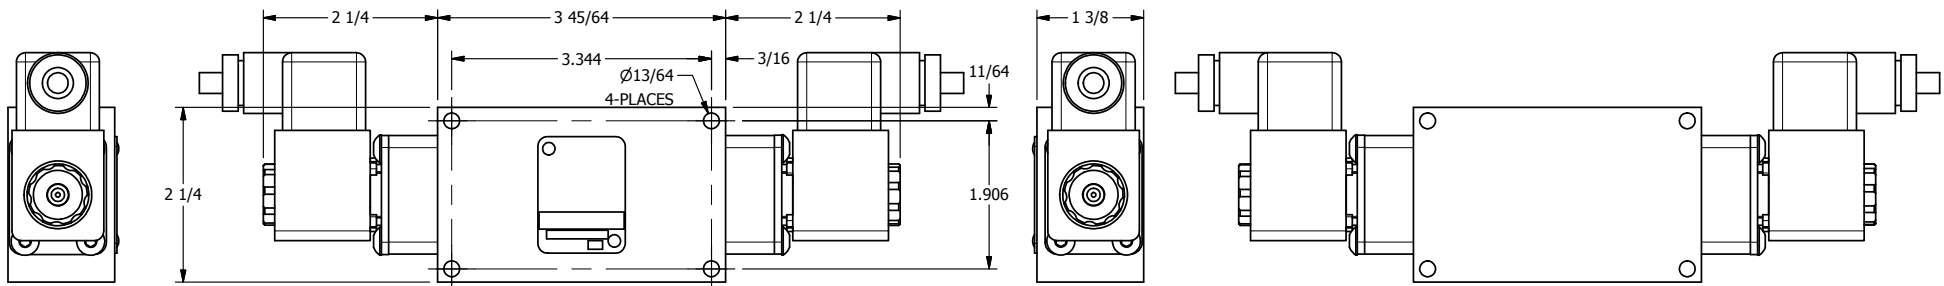

4 3 2 1

	AAA PRODUCTS INTERNATIONAL 7114 Harry Hines Blvd Dallas, TX 75235	TITLE: 1/4" SIDE PORT, DBL SOL, 2 POS, FRICTION POS, SOL RTRN, ATEX, EXT PILOT	DRAWING NO.: DIM_ESS2TZ
--	--	---	-----------------------------------