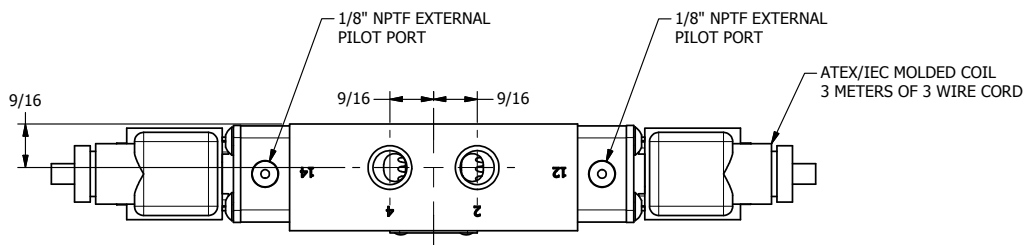

4 3 2 1

	AAA PRODUCTS INTERNATIONAL 7114 Harry Hines Blvd Dallas, TX 75235	TITLE: 1/4" SIDE PORT, DBL SOL, 2 POS, FRICTION POS, SOL RTRN, ATEX, EXT PILOT	DRAWING NO.: DIM_ESS2TZ
--	--	---	-----------------------------------