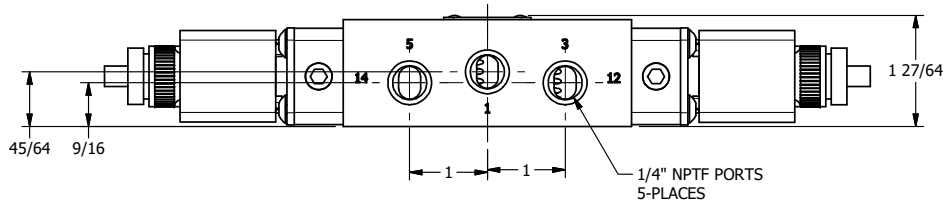

4 3 2 1

**AAA**  
PRODUCTS  
INTERNATIONAL

**AAA PRODUCTS  
INTERNATIONAL**  
7114 Harry Hines Blvd  
Dallas, TX 75235

TITLE: 1/4" SIDE PORT, DBL SOL, 2 POS,  
SOL RTRN, ATEX,  
LCKNG OVRD, DUST EXCLDR

DRAWING NO.:  
DIM\_ESS2TOL