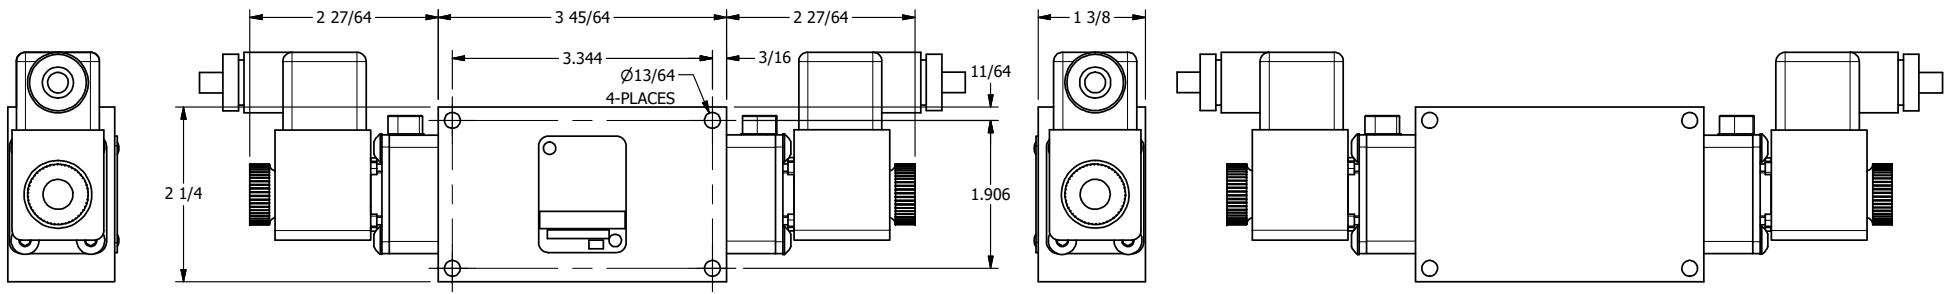

4 3 2 1

**AAA**  
PRODUCTS  
INTERNATIONAL

**AAA PRODUCTS  
INTERNATIONAL**  
7114 Harry Hines Blvd  
Dallas, TX 75235

TITLE: 1/4" SIDE PORT, DBL SOL, 2 POS,  
SOL RTRN, ATEX,  
LCKNG OVRD, DUST EXCLDR

DRAWING NO.:  
DIM\_ESS2TOL