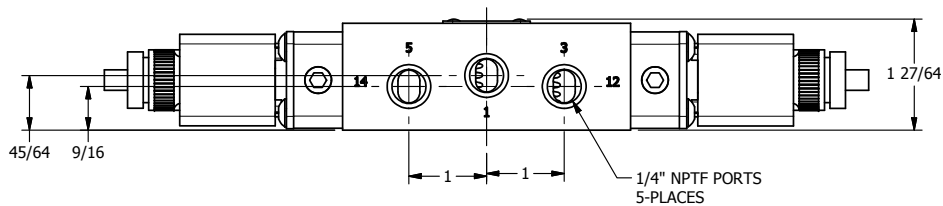

4 3 2 1

AAA
PRODUCTS
INTERNATIONAL

**AAA PRODUCTS
INTERNATIONAL**
7114 Harry Hines Blvd
Dallas, TX 75235

TITLE 1/4" SIDE PORT, DBL SOL, 2 POS,
FRICTION POS, SOL RTRN,
ATEX, DUST EXCLDR

DRAWING NO.:
DIM_ESS2TL