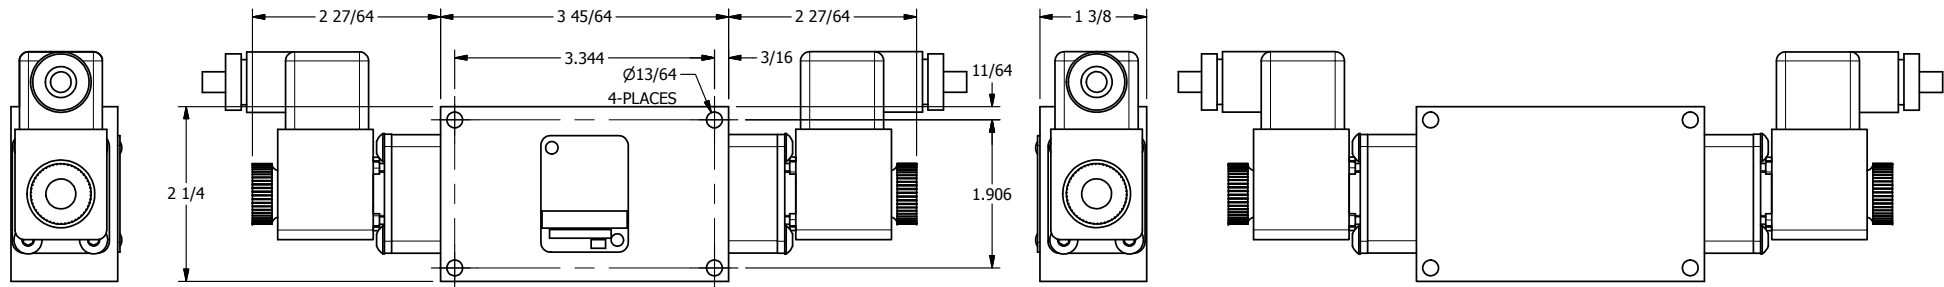

4 3 2 1

AAA
PRODUCTS
INTERNATIONAL

**AAA PRODUCTS
INTERNATIONAL**
7114 Harry Hines Blvd
Dallas, TX 75235

TITLE 1/4" SIDE PORT, DBL SOL, 2 POS,
FRICTION POS, SOL RTRN,
ATEX, DUST EXCLDR

DRAWING NO.:
DIM_ESS2TL