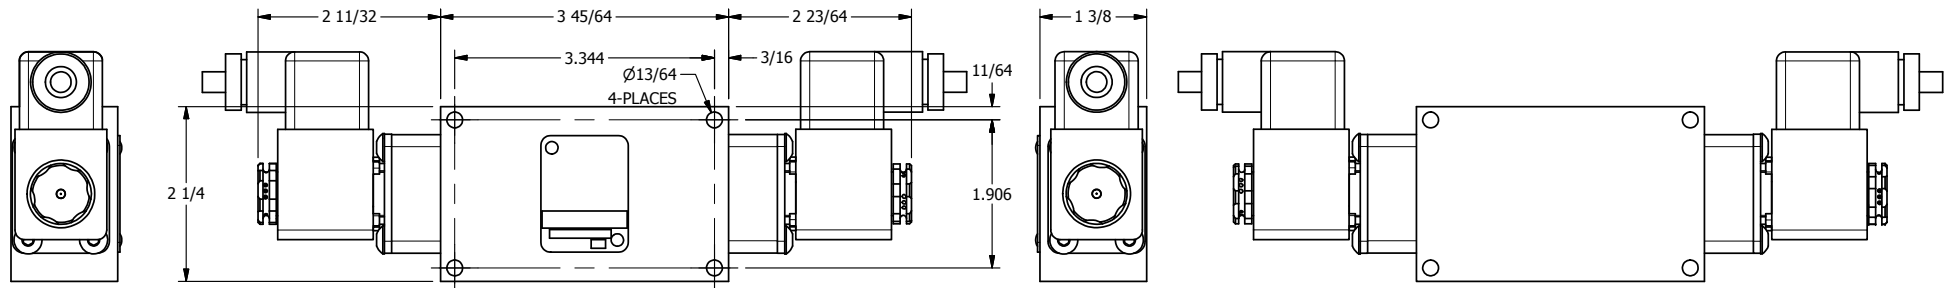

4 3 2 1

AAA
PRODUCTS
INTERNATIONAL

**AAA PRODUCTS
INTERNATIONAL**
7114 Harry Hines Blvd
Dallas, TX 75235

TITLE: 1/4" SIDE PORT, DBL SOL, 2 POS,
FRICTION POS, SOL RTRN, ATEX,
SIDE VENT

DRAWING NO.:
DIM_ESS2TC