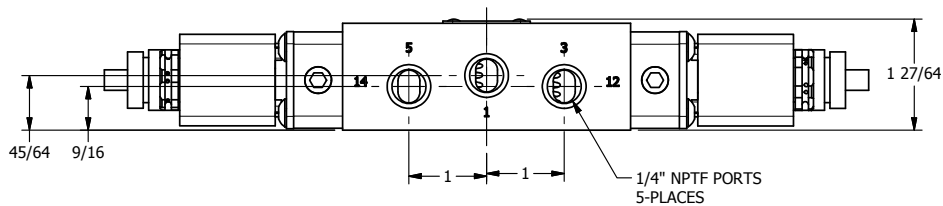

4 3 2 1

AAA
PRODUCTS
INTERNATIONAL

**AAA PRODUCTS
INTERNATIONAL**
7114 Harry Hines Blvd
Dallas, TX 75235

TITLE: 1/4" SIDE PORT, DBL SOL, 2 POS,
FRICTION POS, SOL RTRN, ATEX,
SIDE VENT

DRAWING NO.:
DIM_ESS2TC