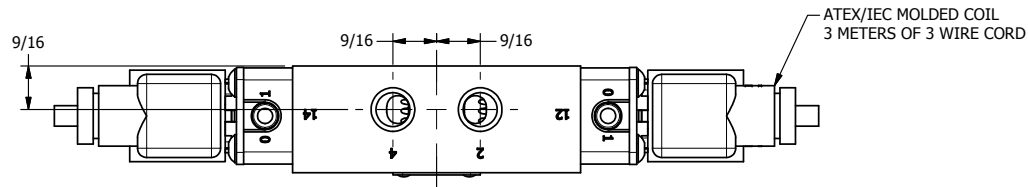

4 3 2 1

AAA
PRODUCTS
INTERNATIONAL

**AAA PRODUCTS
INTERNATIONAL**
7114 Harry Hines Blvd
Dallas, TX 75235

TITLE: 1/4" SIDE PORT, DBL SOL, 2 POS,
FRICTION POS, SOL RTRN, ATEX,
SIDE VENT

DRAWING NO.:
DIM_ESS2TC