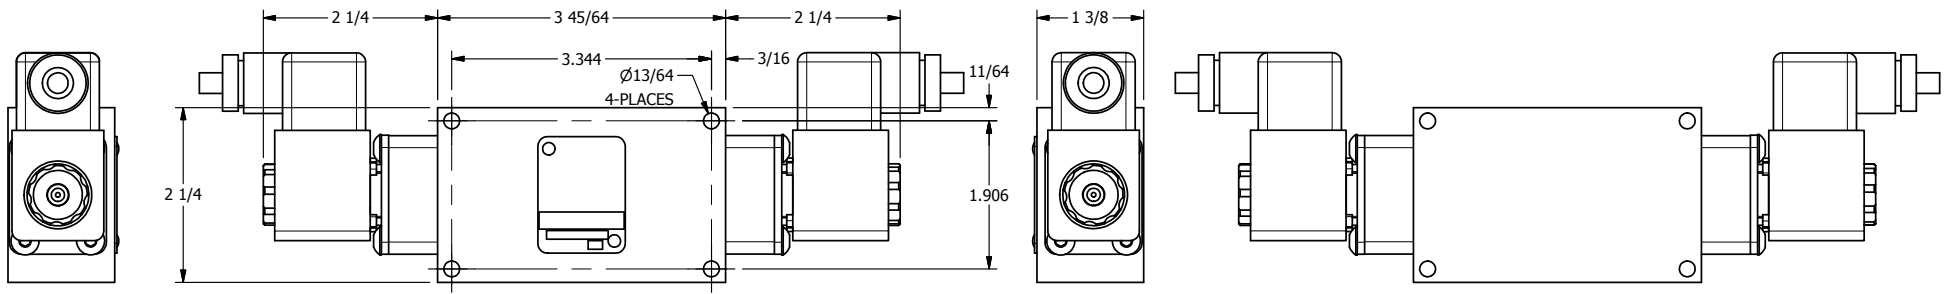

4 3 2 1

AAA
PRODUCTS
INTERNATIONAL

**AAA PRODUCTS
INTERNATIONAL**
7114 Harry Hines Blvd
Dallas, TX 75235

TITLE: 1/4" SIDE PORT, DBL SOL, 2 POS,
FRICTION POS, SOL RTRN, ATEX

DRAWING NO.:
DIM_ESS2T

4 3 2 1

THE INFORMATION CONTAINED WITHIN THIS DOCUMENT IS PROPRIETARY TO AAA PRODUCTS AND MAY NOT BE DISCLOSED WITHOUT PRIOR WRITTEN CONSENT