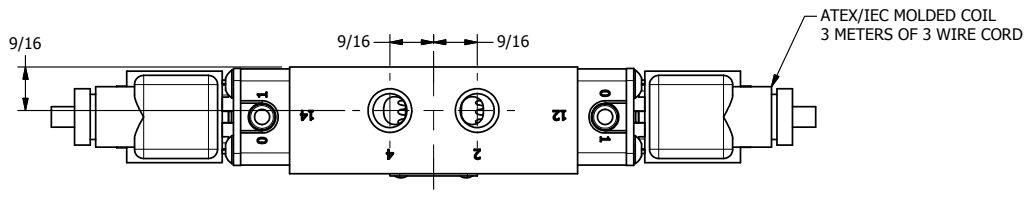

4 3 2 1

AAA
PRODUCTS
INTERNATIONAL

**AAA PRODUCTS
INTERNATIONAL**
7114 Harry Hines Blvd
Dallas, TX 75235

TITLE: 1/4" SIDE PORT, DBL SOL, 2 POS,
FRICTION POS, SOL RTRN, ATEX

DRAWING NO.:
DIM_ESS2T

4 3 2 1

THE INFORMATION CONTAINED WITHIN THIS DOCUMENT IS PROPRIETARY TO AAA PRODUCTS AND MAY NOT BE DISCLOSED WITHOUT PRIOR WRITTEN CONSENT