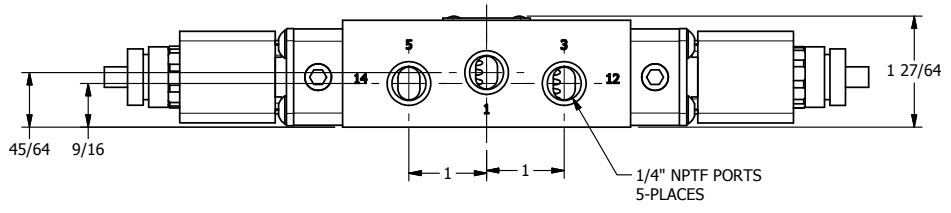

4 3 2 1

AAA
PRODUCTS
INTERNATIONAL

**AAA PRODUCTS
INTERNATIONAL**
7114 Harry Hines Blvd
Dallas, TX 75235

TITLE: 1/4" SIDE PORT, DBL SOL, 2 POS,
FRICTION POS, SOL RTRN, ATEX

DRAWING NO.:
DIM_ESS2T

4 3 2 1

THE INFORMATION CONTAINED WITHIN THIS DOCUMENT IS PROPRIETARY TO AAA PRODUCTS AND MAY NOT BE DISCLOSED WITHOUT PRIOR WRITTEN CONSENT