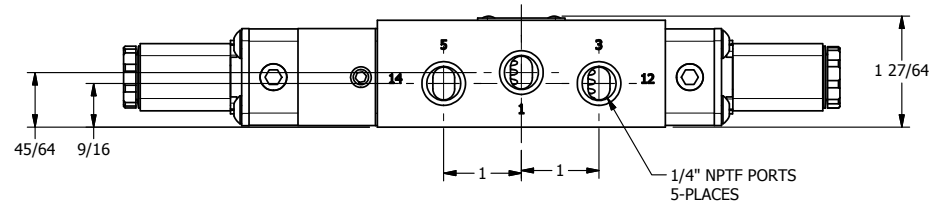

4 | 3 | 2 | 1

4 | 3 | 2 | 1

AAA
PRODUCTS
INTERNATIONAL

**AAA PRODUCTS
INTERNATIONAL**
7114 Harry Hines Blvd
Dallas, TX 75235

TITLE: 1/4" SIDE PORT, DBL SOL, 2 POS,
DETENT, SOL RTRN

DRAWING NO.:
DIM_ESS2Q

THE INFORMATION CONTAINED WITHIN THIS DOCUMENT IS PROPRIETARY TO AAA PRODUCTS AND MAY NOT BE DISCLOSED WITHOUT PRIOR WRITTEN CONSENT