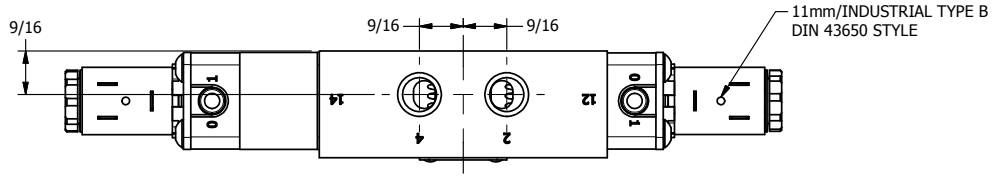

4 | 3 | 2 | 1

4 | 3 | 2 | 1

AAA
PRODUCTS
INTERNATIONAL

**AAA PRODUCTS
INTERNATIONAL**
7114 Harry Hines Blvd
Dallas, TX 75235

TITLE: 1/4" SIDE PORT, DBL SOL, 2 POS,
DETENT, SOL RTRN

DRAWING NO.:
DIM_ESS2Q

THE INFORMATION CONTAINED WITHIN THIS DOCUMENT IS PROPRIETARY TO AAA PRODUCTS AND MAY NOT BE DISCLOSED WITHOUT PRIOR WRITTEN CONSENT