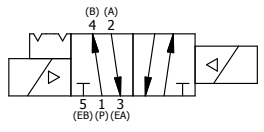

4 | 3 | 2 | 1

4 | 3 | 2 | 1

AAA
PRODUCTS
INTERNATIONAL

**AAA PRODUCTS
INTERNATIONAL**
7114 Harry Hines Blvd
Dallas, TX 75235

TITLE: 1/4" SIDE PORT, DBL SOL, 2 POS,
DETENT, SOL RTRN

DRAWING NO.:
DIM_ESS2Q

THE INFORMATION CONTAINED WITHIN THIS DOCUMENT IS PROPRIETARY TO AAA PRODUCTS AND MAY NOT BE DISCLOSED WITHOUT PRIOR WRITTEN CONSENT