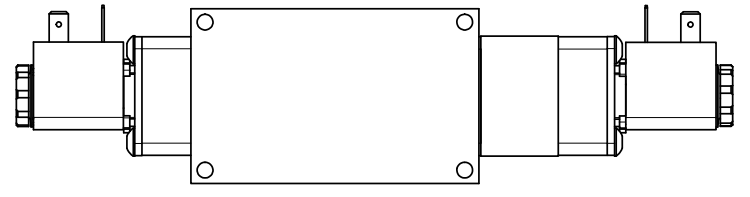

4 | 3 | 2 | 1

4 | 3 | 2 | 1

AAA
PRODUCTS
INTERNATIONAL

**AAA PRODUCTS
INTERNATIONAL**
7114 Harry Hines Blvd
Dallas, TX 75235

TITLE: 1/4" SIDE PORT, DBL SOL, 2 POS,
DETENT, SOL RTRN

DRAWING NO.:
DIM_ESS2Q

THE INFORMATION CONTAINED WITHIN THIS DOCUMENT IS PROPRIETARY TO AAA PRODUCTS AND MAY NOT BE DISCLOSED WITHOUT PRIOR WRITTEN CONSENT