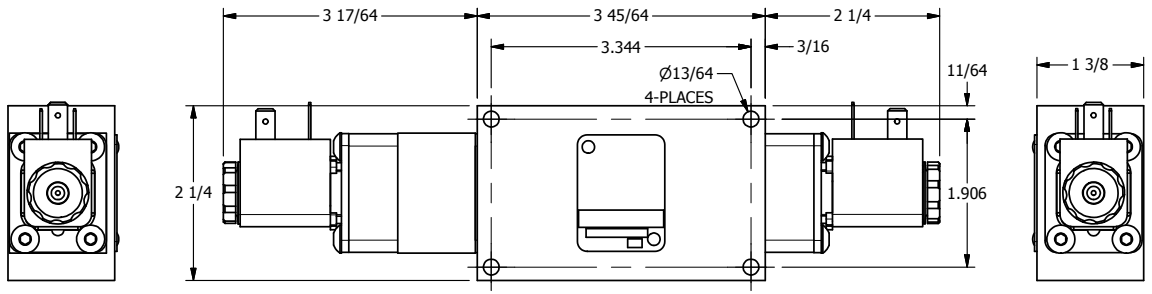

4 | 3 | 2 | 1

4 | 3 | 2 | 1

AAA
PRODUCTS
INTERNATIONAL

**AAA PRODUCTS
INTERNATIONAL**
7114 Harry Hines Blvd
Dallas, TX 75235

TITLE: 1/4" SIDE PORT, DBL SOL, 2 POS,
DETENT, SOL RTRN

DRAWING NO.:
DIM_ESS2Q

THE INFORMATION CONTAINED WITHIN THIS DOCUMENT IS PROPRIETARY TO AAA PRODUCTS AND MAY NOT BE DISCLOSED WITHOUT PRIOR WRITTEN CONSENT