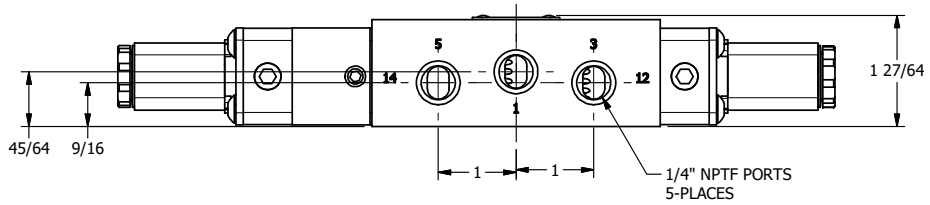

4 | 3 | 2 | 1

**AAA**  
PRODUCTS  
INTERNATIONAL

**AAA PRODUCTS  
INTERNATIONAL**  
7114 Harry Hines Blvd  
Dallas, TX 75235

TITLE: 1/4" SIDE PORT, DBL SOL, 2 POS,  
DETENT, LCKNG OVRD

DRAWING NO.:  
DIM\_ESS2OQ