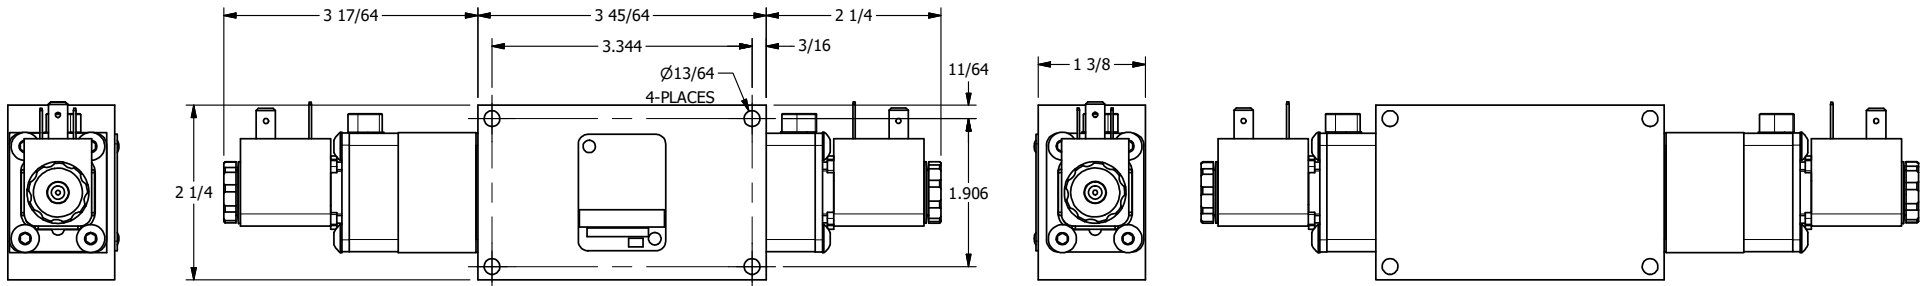

4 | 3 | 2 | 1

**AAA**  
PRODUCTS  
INTERNATIONAL

**AAA PRODUCTS  
INTERNATIONAL**  
7114 Harry Hines Blvd  
Dallas, TX 75235

TITLE: 1/4" SIDE PORT, DBL SOL, 2 POS,  
DETENT, LCKNG OVRD

DRAWING NO.:  
DIM\_ESS2OQ