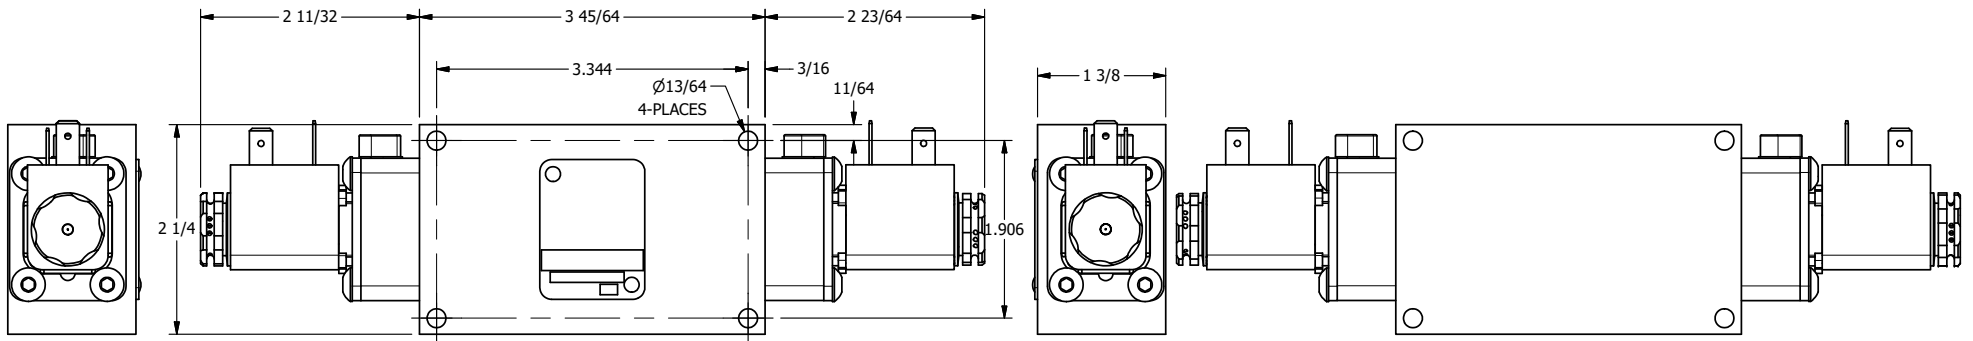

4 3 2 1

**AAA**  
PRODUCTS  
INTERNATIONAL

**AAA PRODUCTS  
INTERNATIONAL**  
7114 Harry Hines Blvd  
Dallas, TX 75235

TITLE 1/4" SIDE PORT, DBL SOL, 2 POS,  
FRICTION POS, SOL RTRN,  
LCKNG OVRD, SIDE VENT

DRAWING NO.:  
DIM\_ESS20C

4 3 2 1

THE INFORMATION CONTAINED WITHIN THIS DOCUMENT IS PROPRIETARY TO AAA PRODUCTS AND MAY NOT BE DISCLOSED WITHOUT PRIOR WRITTEN CONSENT