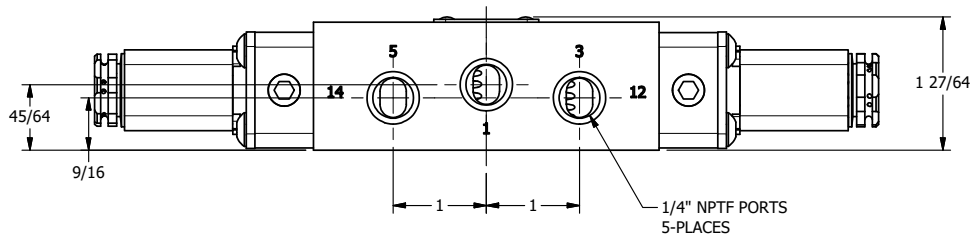

4 3 2 1

**AAA**  
PRODUCTS  
INTERNATIONAL

**AAA PRODUCTS  
INTERNATIONAL**  
7114 Harry Hines Blvd  
Dallas, TX 75235

TITLE 1/4" SIDE PORT, DBL SOL, 2 POS,  
FRICTION POS, SOL RTRN,  
LCKNG OVRD, SIDE VENT

DRAWING NO.:  
DIM\_ESS20C

4 3 2 1

THE INFORMATION CONTAINED WITHIN THIS DOCUMENT IS PROPRIETARY TO AAA PRODUCTS AND MAY NOT BE DISCLOSED WITHOUT PRIOR WRITTEN CONSENT