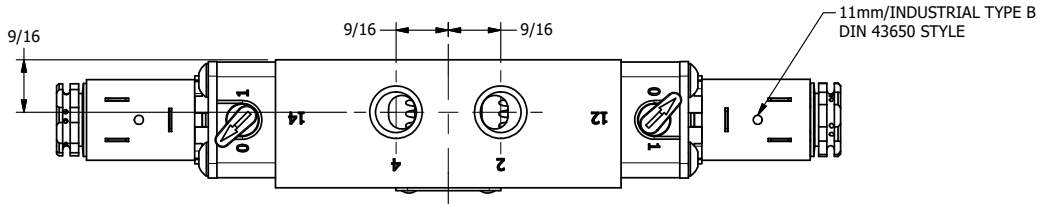

4 3 2 1

**AAA**  
PRODUCTS  
INTERNATIONAL

**AAA PRODUCTS  
INTERNATIONAL**  
7114 Harry Hines Blvd  
Dallas, TX 75235

TITLE 1/4" SIDE PORT, DBL SOL, 2 POS,  
FRICTION POS, SOL RTRN,  
LCKNG OVRD, SIDE VENT

DRAWING NO.:  
DIM\_ESS20C

4 3 2 1

THE INFORMATION CONTAINED WITHIN THIS DOCUMENT IS PROPRIETARY TO AAA PRODUCTS AND MAY NOT BE DISCLOSED WITHOUT PRIOR WRITTEN CONSENT