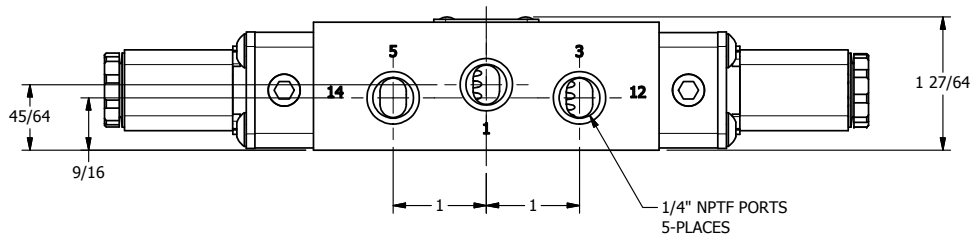

4 3 2 1

B

B

A

A

4 3 2 1

AAA
PRODUCTS
INTERNATIONAL

**AAA PRODUCTS
INTERNATIONAL**
7114 Harry Hines Blvd
Dallas, TX 75235

TITLE: 1/4" SIDE PORT, DBL SOL, 2 POS,
FRICTION POS, SOL RTRN,
LCKNG OVRD

DRAWING NO.:
DIM_ESS20

THE INFORMATION CONTAINED WITHIN THIS DOCUMENT IS PROPRIETARY TO AAA PRODUCTS AND MAY NOT BE DISCLOSED WITHOUT PRIOR WRITTEN CONSENT