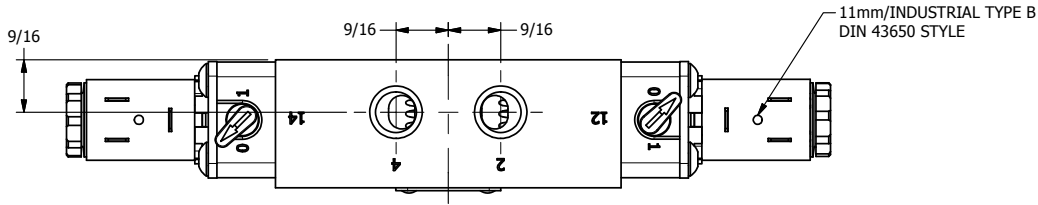

4 3 2 1

B

B

A

A

4 3 2 1

AAA
PRODUCTS
INTERNATIONAL

**AAA PRODUCTS
INTERNATIONAL**
7114 Harry Hines Blvd
Dallas, TX 75235

TITLE: 1/4" SIDE PORT, DBL SOL, 2 POS,
FRICTION POS, SOL RTRN,
LCKNG OVRD

DRAWING NO.:
DIM_ESS20

THE INFORMATION CONTAINED WITHIN THIS DOCUMENT IS PROPRIETARY TO AAA PRODUCTS AND MAY NOT BE DISCLOSED WITHOUT PRIOR WRITTEN CONSENT