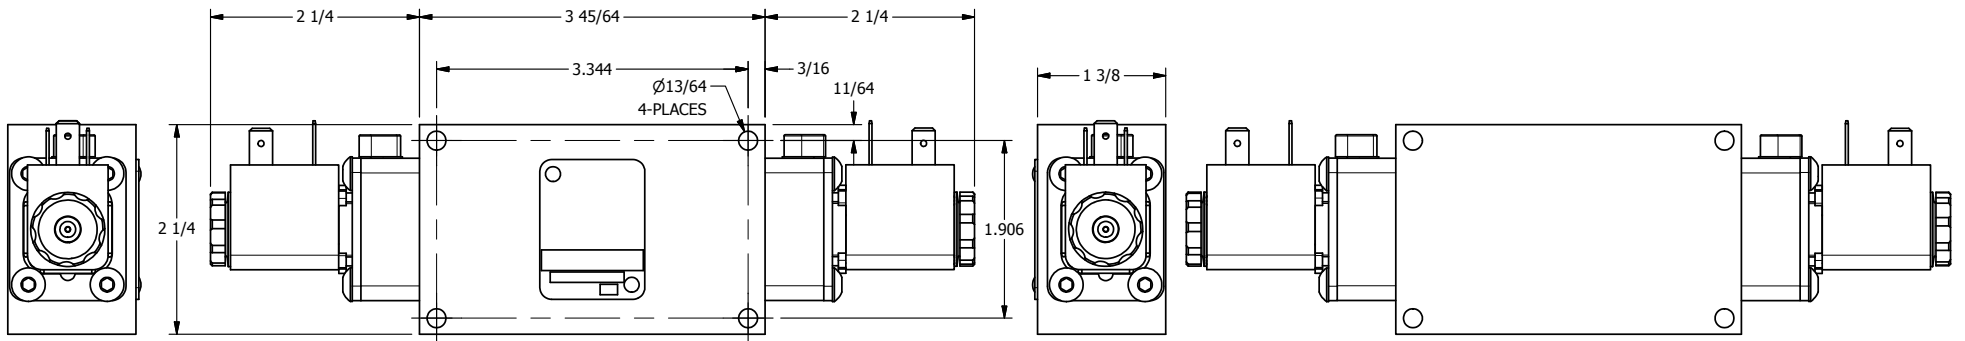

4 3 2 1

B

B

A

A

4 3 2 1

AAA
PRODUCTS
INTERNATIONAL

**AAA PRODUCTS
INTERNATIONAL**
7114 Harry Hines Blvd
Dallas, TX 75235

TITLE: 1/4" SIDE PORT, DBL SOL, 2 POS,
FRICTION POS, SOL RTRN,
LCKNG OVRD

DRAWING NO.:
DIM_ESS20

THE INFORMATION CONTAINED WITHIN THIS DOCUMENT IS PROPRIETARY TO AAA PRODUCTS AND MAY NOT BE DISCLOSED WITHOUT PRIOR WRITTEN CONSENT