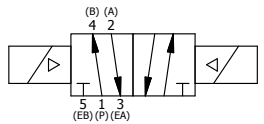

4 3 2 1

B

B

A

A

4 3 2 1

AAA
PRODUCTS
INTERNATIONAL

**AAA PRODUCTS
INTERNATIONAL**
7114 Harry Hines Blvd
Dallas, TX 75235

TITLE: 1/4" SIDE PORT, DBL SOL, 2 POS,
FRICTION POS, SOL RTRN,
LCKNG OVRD

DRAWING NO.:
DIM_ESS20

THE INFORMATION CONTAINED WITHIN THIS DOCUMENT IS PROPRIETARY TO AAA PRODUCTS AND MAY NOT BE DISCLOSED WITHOUT PRIOR WRITTEN CONSENT