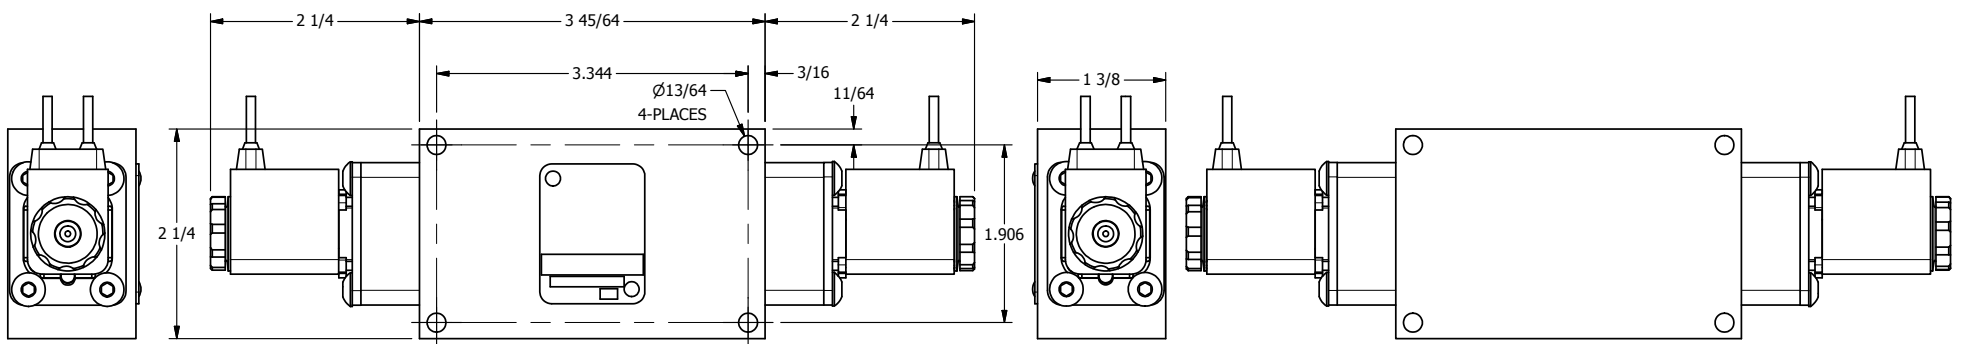

4 3 2 1

AAA
PRODUCTS
INTERNATIONAL

**AAA PRODUCTS
INTERNATIONAL**
7114 Harry Hines Blvd
Dallas, TX 75235

TITLE 1/4" SIDE PORT, DBL SOL, 2 POS,
FRICTION POS, SOL RTRN,
FLYING LEAD, EXT PILOT

DRAWING NO.:
DIM_ESS2MZ