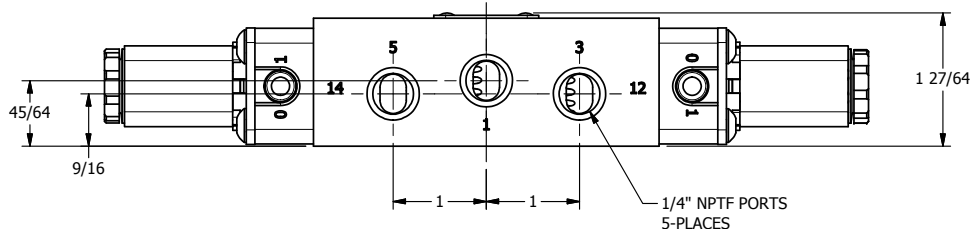

4 3 2 1

AAA
PRODUCTS
INTERNATIONAL

**AAA PRODUCTS
INTERNATIONAL**
7114 Harry Hines Blvd
Dallas, TX 75235

TITLE 1/4" SIDE PORT, DBL SOL, 2 POS,
FRICTION POS, SOL RTRN,
FLYING LEAD, EXT PILOT

DRAWING NO.:
DIM_ESS2MZ