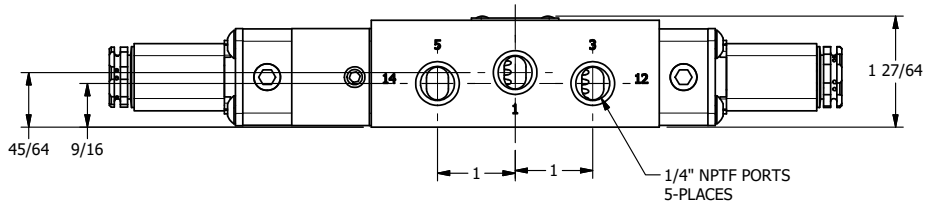

4 | 3 | 2 | 1

B

B

A

A

AAA
PRODUCTS
INTERNATIONAL

**AAA PRODUCTS
INTERNATIONAL**
7114 Harry Hines Blvd
Dallas, TX 75235

TITLE: 1/4" SIDE PORT, DBL SOL, 2 POS,
DETENT, FLYING LEAD,
SIDE VENT

DRAWING NO.:
DIM_ESS2MOCQ

4 | 3 | 2 | 1

THE INFORMATION CONTAINED WITHIN THIS DOCUMENT IS PROPRIETARY TO AAA PRODUCTS AND MAY NOT BE DISCLOSED WITHOUT PRIOR WRITTEN CONSENT