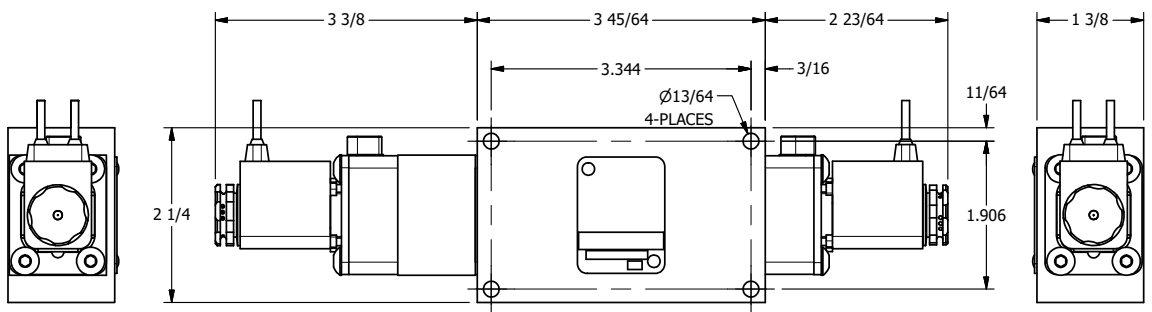

4 | 3 | 2 | 1

B

B

A

A

AAA
PRODUCTS
INTERNATIONAL

**AAA PRODUCTS
INTERNATIONAL**
7114 Harry Hines Blvd
Dallas, TX 75235

TITLE: 1/4" SIDE PORT, DBL SOL, 2 POS,
DETENT, FLYING LEAD,
SIDE VENT

DRAWING NO.:
DIM_ESS2MOCQ

4 | 3 | 2 | 1

THE INFORMATION CONTAINED WITHIN THIS DOCUMENT IS PROPRIETARY TO AAA PRODUCTS AND MAY NOT BE DISCLOSED WITHOUT PRIOR WRITTEN CONSENT