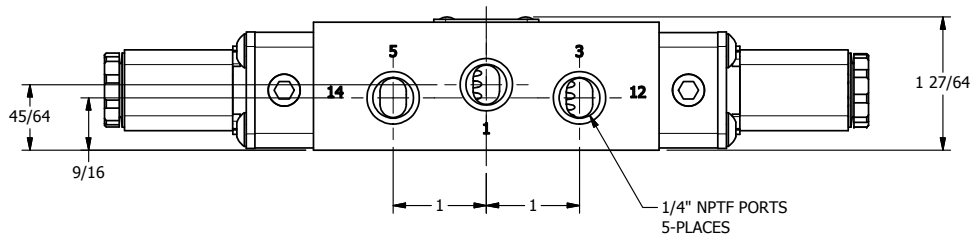

4 | 3 | 2 | 1

**AAA**  
PRODUCTS  
INTERNATIONAL

**AAA PRODUCTS  
INTERNATIONAL**  
7114 Harry Hines Blvd  
Dallas, TX 75235

TITLE: 1/4" SIDE PORT, DBL SOL, 2 POS,  
FRICTION POS, SOL RTRN,  
FLYING LEAD, LCKNG OVRD

DRAWING NO.:  
DIM\_ESS2MO

4 | 3 | 2 | 1

THE INFORMATION CONTAINED WITHIN THIS DOCUMENT IS PROPRIETARY TO AAA PRODUCTS AND MAY NOT BE DISCLOSED WITHOUT PRIOR WRITTEN CONSENT