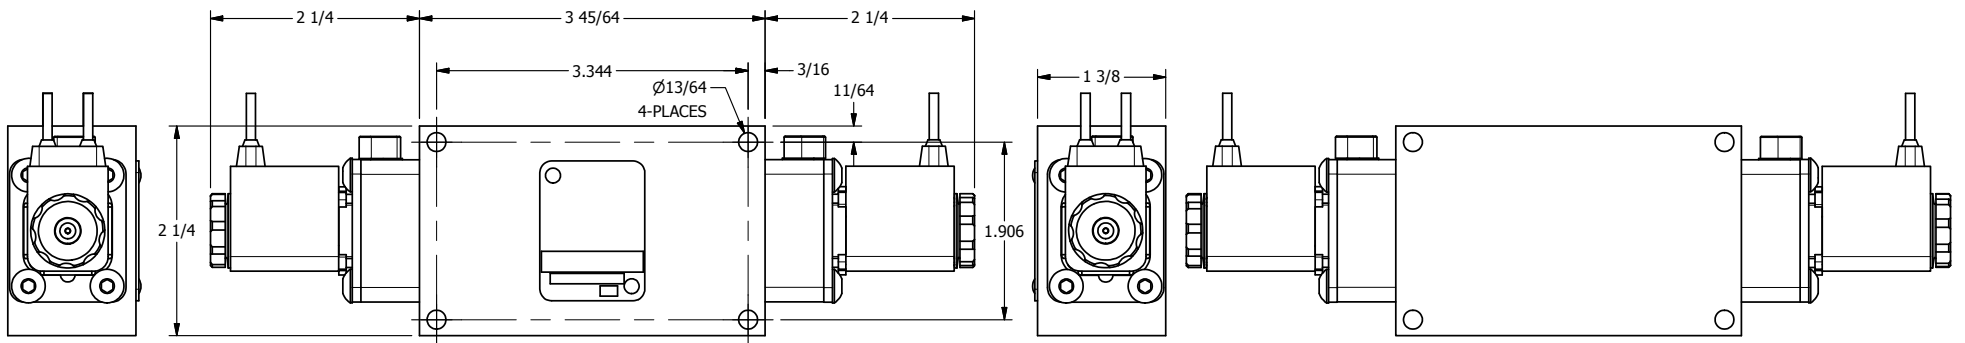

4 | 3 | 2 | 1

**AAA**  
PRODUCTS  
INTERNATIONAL

**AAA PRODUCTS  
INTERNATIONAL**  
7114 Harry Hines Blvd  
Dallas, TX 75235

TITLE: 1/4" SIDE PORT, DBL SOL, 2 POS,  
FRICTION POS, SOL RTRN,  
FLYING LEAD, LCKNG OVRD

DRAWING NO.:  
DIM\_ESS2MO

4 | 3 | 2 | 1

THE INFORMATION CONTAINED WITHIN THIS DOCUMENT IS PROPRIETARY TO AAA PRODUCTS AND MAY NOT BE DISCLOSED WITHOUT PRIOR WRITTEN CONSENT