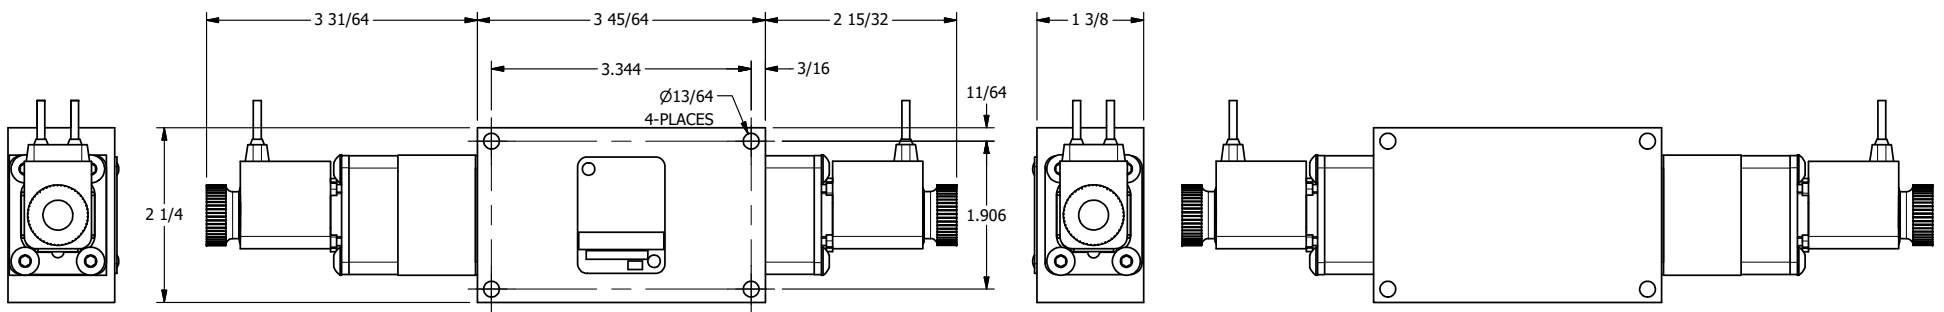

4 | 3 | 2 | 1

**AAA**  
PRODUCTS  
INTERNATIONAL

**AAA PRODUCTS  
INTERNATIONAL**  
7114 Harry Hines Blvd  
Dallas, TX 75235

TITLE: 1/4" SIDE PORT, DBL SOL, 2 POS,  
DETENT, FLYING LEAD,  
DUST EXCLDR

DRAWING NO.:  
DIM\_ESS2MLQ