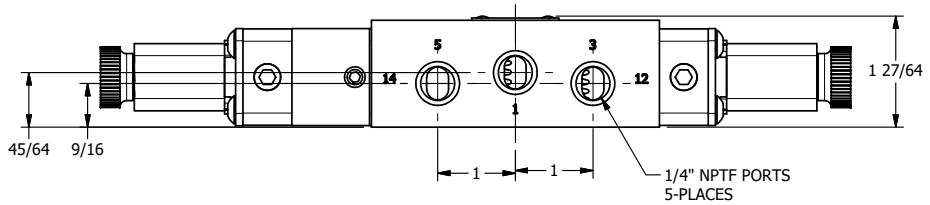

4 | 3 | 2 | 1

**AAA**  
PRODUCTS  
INTERNATIONAL

**AAA PRODUCTS  
INTERNATIONAL**  
7114 Harry Hines Blvd  
Dallas, TX 75235

TITLE: 1/4" SIDE PORT, DBL SOL, 2 POS,  
DETENT, FLYING LEAD,  
DUST EXCLDR

DRAWING NO.:  
DIM\_ESS2MLQ