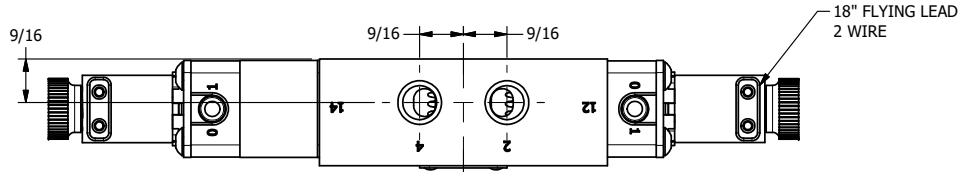

4 | 3 | 2 | 1

**AAA**  
PRODUCTS  
INTERNATIONAL

**AAA PRODUCTS  
INTERNATIONAL**  
7114 Harry Hines Blvd  
Dallas, TX 75235

TITLE: 1/4" SIDE PORT, DBL SOL, 2 POS,  
DETENT, FLYING LEAD,  
DUST EXCLDR

DRAWING NO.:  
DIM\_ESS2MLQ