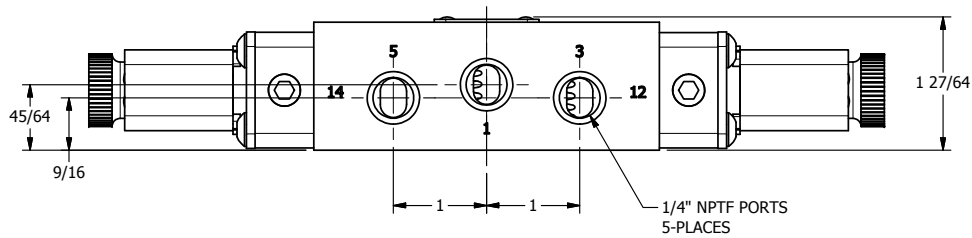

4 | 3 | 2 | 1

**AAA**  
PRODUCTS  
INTERNATIONAL

**AAA PRODUCTS  
INTERNATIONAL**  
7114 Harry Hines Blvd  
Dallas, TX 75235

TITLE: 1/4" SIDE PORT, DBL SOL, 2 POS,  
FRICTION POS, SOL RTRN,  
FLYING LEAD, DUST EXCLDR

DRAWING NO.:  
DIM\_ESS2ML

4 | 3 | 2 | 1

THE INFORMATION CONTAINED WITHIN THIS DOCUMENT IS PROPRIETARY TO AAA PRODUCTS AND MAY NOT BE DISCLOSED WITHOUT PRIOR WRITTEN CONSENT