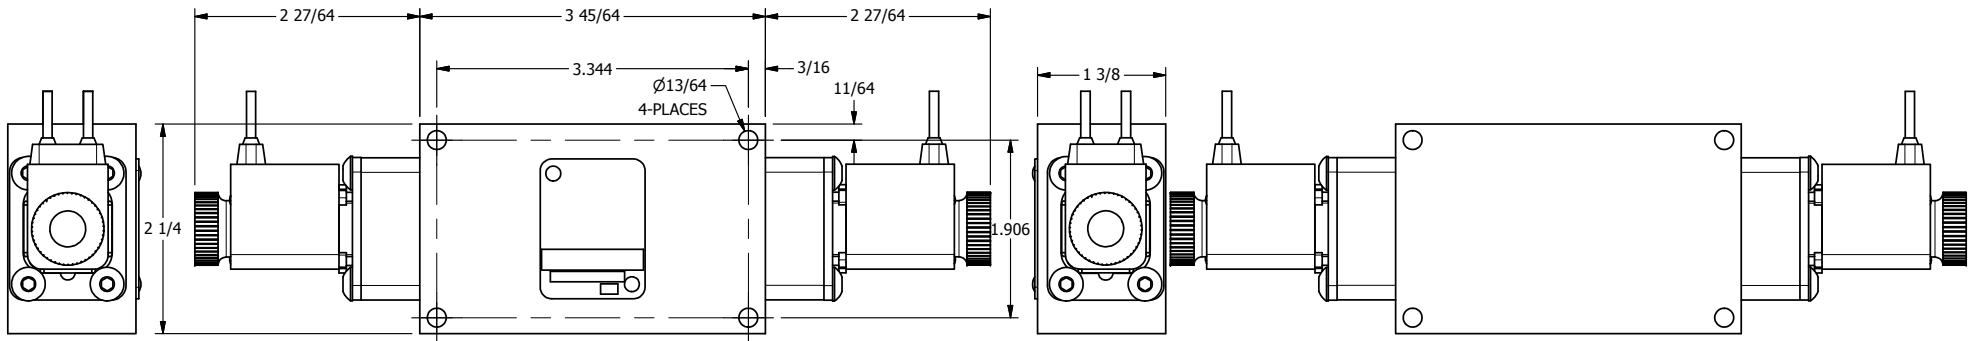

4 | 3 | 2 | 1

**AAA**  
PRODUCTS  
INTERNATIONAL

**AAA PRODUCTS  
INTERNATIONAL**  
7114 Harry Hines Blvd  
Dallas, TX 75235

TITLE: 1/4" SIDE PORT, DBL SOL, 2 POS,  
FRICTION POS, SOL RTRN,  
FLYING LEAD, DUST EXCLDR

DRAWING NO.:  
DIM\_ESS2ML

4 | 3 | 2 | 1

THE INFORMATION CONTAINED WITHIN THIS DOCUMENT IS PROPRIETARY TO AAA PRODUCTS AND MAY NOT BE DISCLOSED WITHOUT PRIOR WRITTEN CONSENT