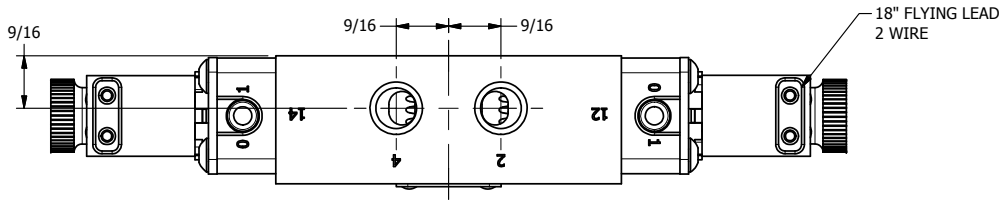

4 | 3 | 2 | 1

**AAA**  
PRODUCTS  
INTERNATIONAL

**AAA PRODUCTS  
INTERNATIONAL**  
7114 Harry Hines Blvd  
Dallas, TX 75235

TITLE: 1/4" SIDE PORT, DBL SOL, 2 POS,  
FRICTION POS, SOL RTRN,  
FLYING LEAD, DUST EXCLDR

DRAWING NO.:  
DIM\_ESS2ML

4 | 3 | 2 | 1

THE INFORMATION CONTAINED WITHIN THIS DOCUMENT IS PROPRIETARY TO AAA PRODUCTS AND MAY NOT BE DISCLOSED WITHOUT PRIOR WRITTEN CONSENT