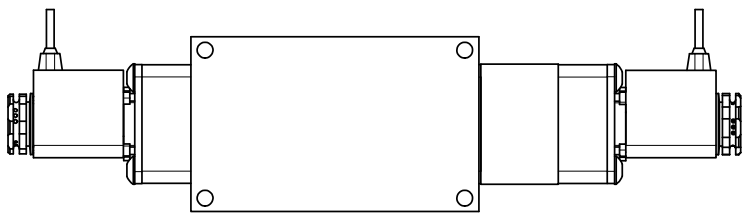

4 | 3 | 2 | 1

4 | 3 | 2 | 1

	AAA PRODUCTS INTERNATIONAL 7114 Harry Hines Blvd Dallas, TX 75235	TITLE 1/4" SIDE PORT, DBL SOL, 2 POS, DETENT, FLYING LEAD, SIDE VENT	DRAWING NO.: DIM_ESS2MCQ
--	--	---	------------------------------------