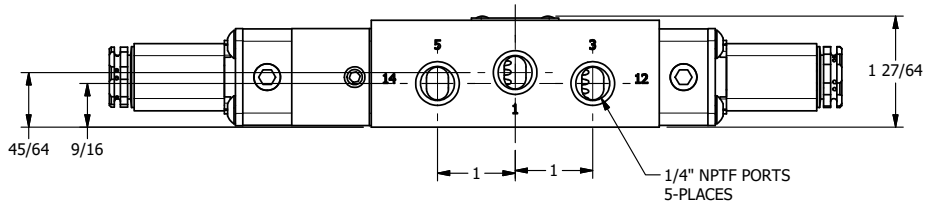

4 | 3 | 2 | 1

4 | 3 | 2 | 1

	AAA PRODUCTS INTERNATIONAL 7114 Harry Hines Blvd Dallas, TX 75235	TITLE 1/4" SIDE PORT, DBL SOL, 2 POS, DETENT, FLYING LEAD, SIDE VENT	DRAWING NO.: DIM_ESS2MCQ
--	--	---	------------------------------------