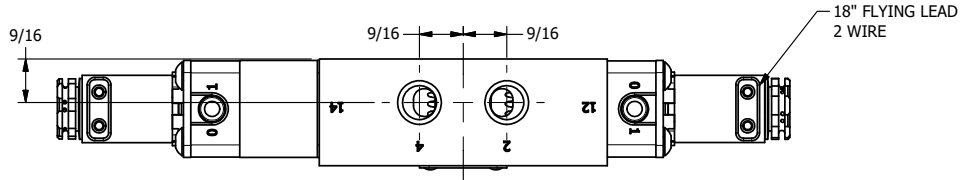

4 | 3 | 2 | 1

4 | 3 | 2 | 1

	AAA PRODUCTS INTERNATIONAL 7114 Harry Hines Blvd Dallas, TX 75235	TITLE 1/4" SIDE PORT, DBL SOL, 2 POS, DETENT, FLYING LEAD, SIDE VENT	DRAWING NO.: DIM_ESS2MCQ
--	--	---	------------------------------------