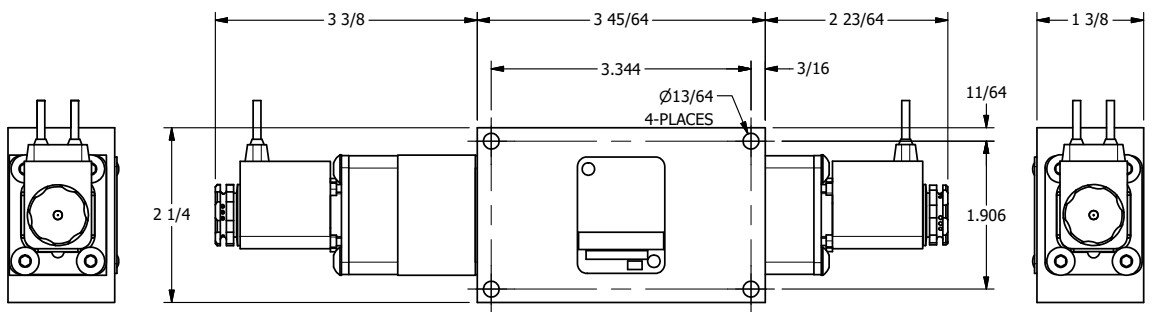

4 | 3 | 2 | 1

4 | 3 | 2 | 1

	AAA PRODUCTS INTERNATIONAL 7114 Harry Hines Blvd Dallas, TX 75235	TITLE 1/4" SIDE PORT, DBL SOL, 2 POS, DETENT, FLYING LEAD, SIDE VENT	DRAWING NO.: DIM_ESS2MCQ
--	--	---	------------------------------------