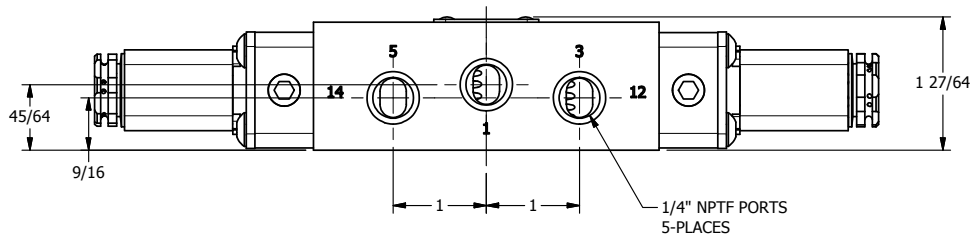

4 | 3 | 2 | 1

AAA
PRODUCTS
INTERNATIONAL

**AAA PRODUCTS
INTERNATIONAL**
7114 Harry Hines Blvd
Dallas, TX 75235

TITLE 1/4" SIDE PORT, DBL SOL, 2 POS,
FRICTION POS, SOL RTRN,
FLYING LEAD, SIDE VENT

DRAWING NO.:
DIM_ESS2MC