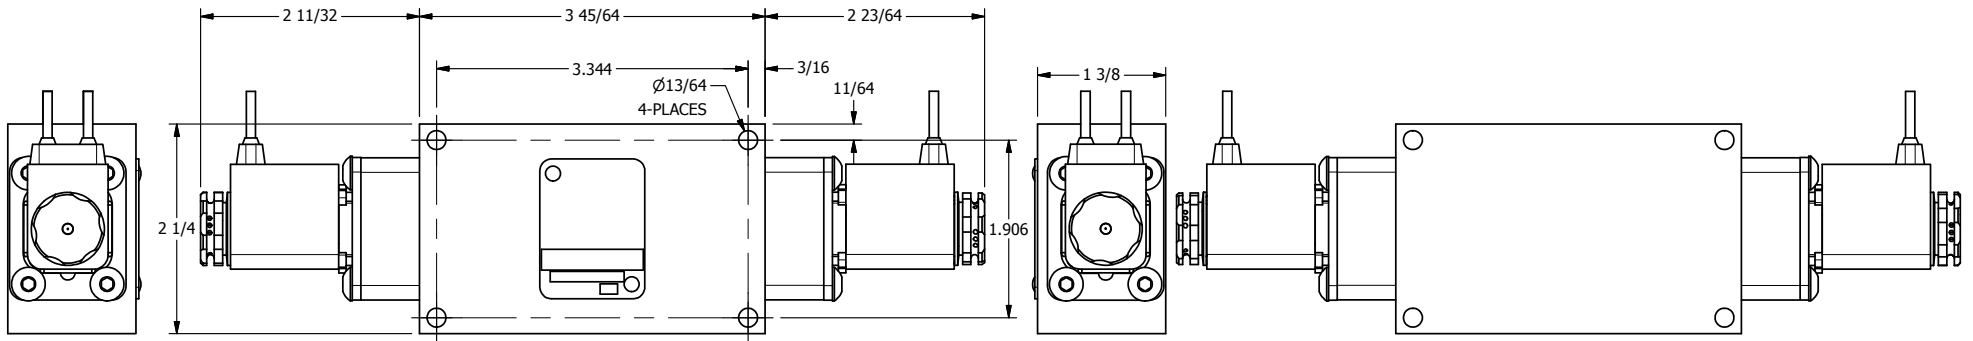

4 | 3 | 2 | 1

AAA
PRODUCTS
INTERNATIONAL

**AAA PRODUCTS
INTERNATIONAL**
7114 Harry Hines Blvd
Dallas, TX 75235

TITLE 1/4" SIDE PORT, DBL SOL, 2 POS,
FRICTION POS, SOL RTRN,
FLYING LEAD, SIDE VENT

DRAWING NO.:
DIM_ESS2MC