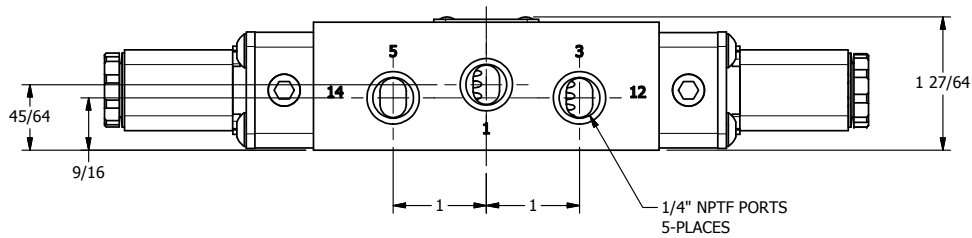

4 | 3 | 2 | 1

AAA
PRODUCTS
INTERNATIONAL

**AAA PRODUCTS
INTERNATIONAL**
7114 Harry Hines Blvd
Dallas, TX 75235

TITLE: 1/4" SIDE PORT, DBL SOL, 2 POS,
FRICTION POS, SOL RTRN,
FLYING LEAD

DRAWING NO.:
DIM_ESS2M