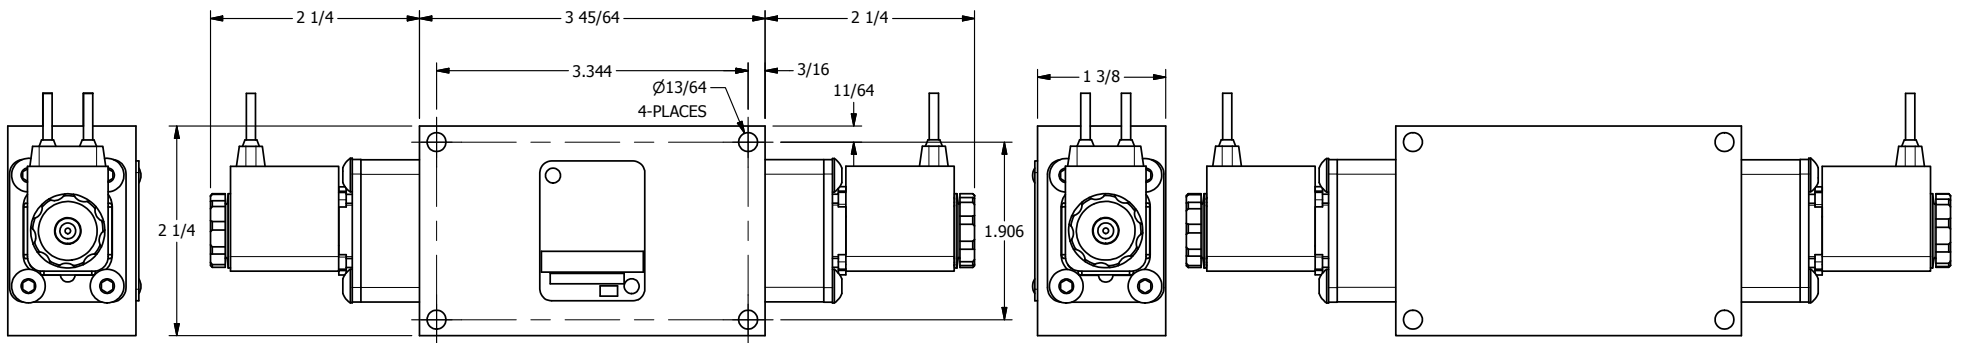

4 | 3 | 2 | 1

AAA
PRODUCTS
INTERNATIONAL

**AAA PRODUCTS
INTERNATIONAL**
7114 Harry Hines Blvd
Dallas, TX 75235

TITLE: 1/4" SIDE PORT, DBL SOL, 2 POS,
FRICTION POS, SOL RTRN,
FLYING LEAD

DRAWING NO.:
DIM_ESS2M