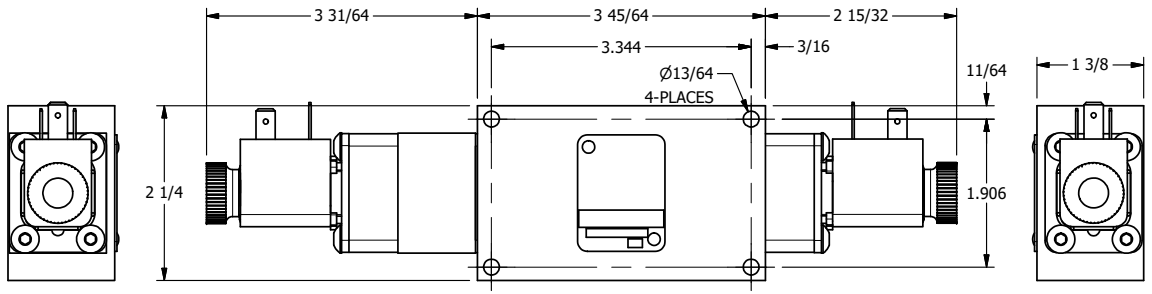

4 | 3 | 2 | 1

4 | 3 | 2 | 1

**AAA**  
PRODUCTS  
INTERNATIONAL

**AAA PRODUCTS  
INTERNATIONAL**  
7114 Harry Hines Blvd  
Dallas, TX 75235

TITLE: 1/4" SIDE PORT, DBL SOL, 2 POS,  
DETENT, SOL RTRN,  
DUST EXCLDR

DRAWING NO.:  
DIM\_ESS2LQ

THE INFORMATION CONTAINED WITHIN THIS DOCUMENT IS PROPRIETARY TO AAA PRODUCTS AND MAY NOT BE DISCLOSED WITHOUT PRIOR WRITTEN CONSENT