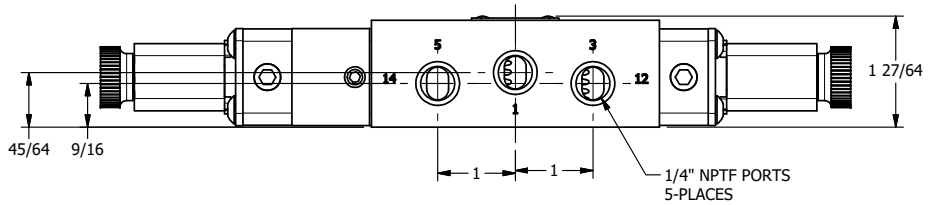

4 | 3 | 2 | 1

4 | 3 | 2 | 1

**AAA**  
PRODUCTS  
INTERNATIONAL

**AAA PRODUCTS  
INTERNATIONAL**  
7114 Harry Hines Blvd  
Dallas, TX 75235

TITLE: 1/4" SIDE PORT, DBL SOL, 2 POS,  
DETENT, SOL RTRN,  
DUST EXCLDR