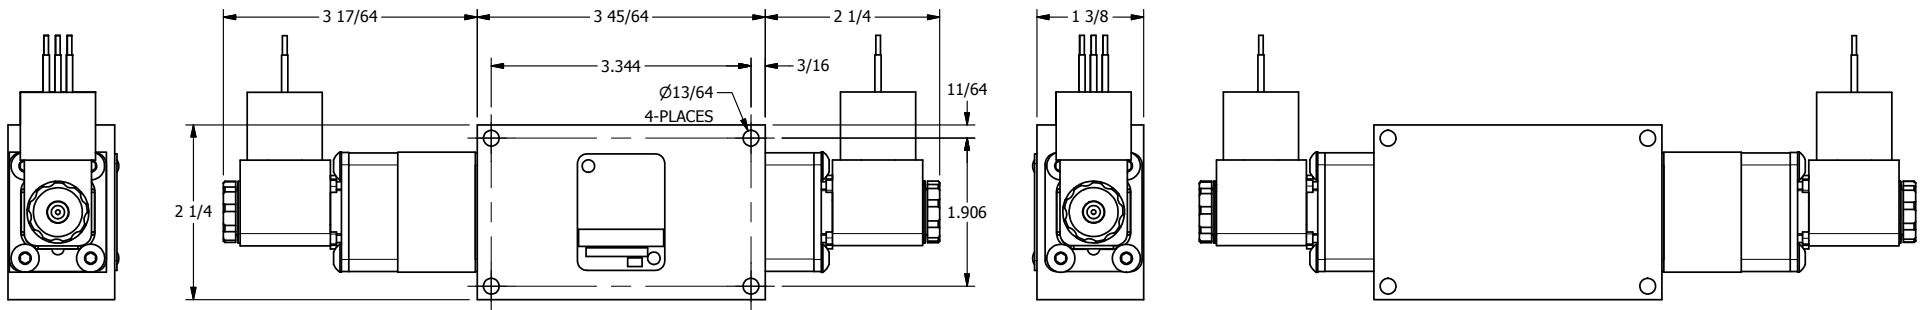

4 3 2 1

B

B

A

A

A

A

AAA
PRODUCTS
INTERNATIONAL

**AAA PRODUCTS
INTERNATIONAL**
7114 Harry Hines Blvd
Dallas, TX 75235

TITLE: 1/4" SIDE PORT, DBL SOL, 2 POS,
DETENT, SOL RTRN, MOLD-OVER

DRAWING NO.:
DIM_ESS2JQ

4 3 2 1

THE INFORMATION CONTAINED WITHIN THIS DOCUMENT IS PROPRIETARY TO AAA PRODUCTS AND MAY NOT BE DISCLOSED WITHOUT PRIOR WRITTEN CONSENT