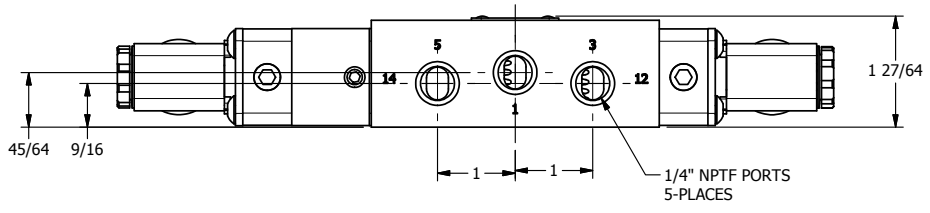

A

A

AAA
PRODUCTS
INTERNATIONAL

**AAA PRODUCTS
INTERNATIONAL**
7114 Harry Hines Blvd
Dallas, TX 75235

TITLE: 1/4" SIDE PORT, DBL SOL, 2 POS,
DETENT, SOL RTRN, MOLD-OVER

DRAWING NO.:
DIM_ESS2JQ

4 3 2 1

THE INFORMATION CONTAINED WITHIN THIS DOCUMENT IS PROPRIETARY TO AAA PRODUCTS AND MAY NOT BE DISCLOSED WITHOUT PRIOR WRITTEN CONSENT