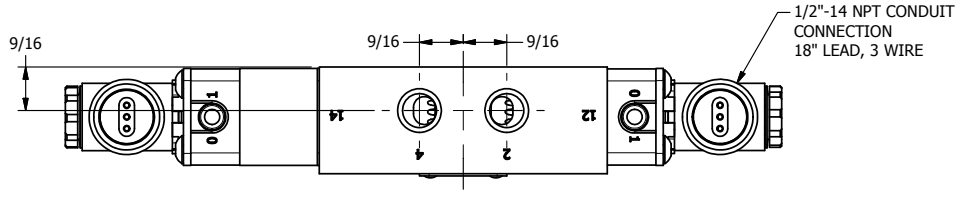

4 3 2 1

B

B

A

A

A

A

AAA
PRODUCTS
INTERNATIONAL

**AAA PRODUCTS
INTERNATIONAL**
7114 Harry Hines Blvd
Dallas, TX 75235

TITLE: 1/4" SIDE PORT, DBL SOL, 2 POS,
DETENT, SOL RTRN, MOLD-OVER

DRAWING NO.:
DIM_ESS2JQ

4 3 2 1

THE INFORMATION CONTAINED WITHIN THIS DOCUMENT IS PROPRIETARY TO AAA PRODUCTS AND MAY NOT BE DISCLOSED WITHOUT PRIOR WRITTEN CONSENT