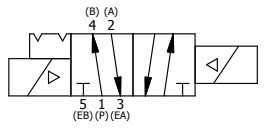

4 3 2 1

B

B

A

A

A

A

AAA
PRODUCTS
INTERNATIONAL

**AAA PRODUCTS
INTERNATIONAL**
7114 Harry Hines Blvd
Dallas, TX 75235

TITLE: 1/4" SIDE PORT, DBL SOL, 2 POS,
DETENT, SOL RTRN, MOLD-OVER

DRAWING NO.:
DIM_ESS2JQ

4 3 2 1

THE INFORMATION CONTAINED WITHIN THIS DOCUMENT IS PROPRIETARY TO AAA PRODUCTS AND MAY NOT BE DISCLOSED WITHOUT PRIOR WRITTEN CONSENT