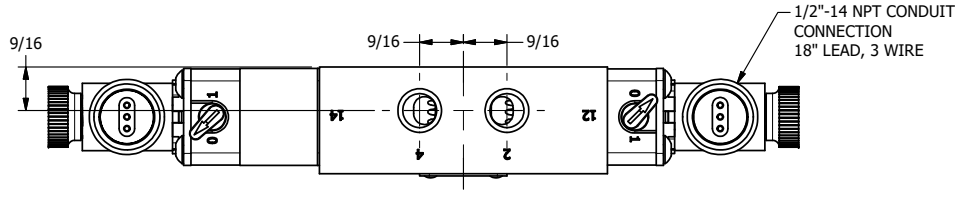

4 | 3 | 2 | 1

B

B

A

A

4 | 3 | 2 | 1

AAA
PRODUCTS
INTERNATIONAL

**AAA PRODUCTS
INTERNATIONAL**
7114 Harry Hines Blvd
Dallas, TX 75235

TITLE: 1/4" SIDE PORT, DBL SOL, 2 POS,
DETENT, MOLD-OVER,
LCKNG OVRD, DUST EXCLDR

DRAWING NO.:
DIM_ESS2JOLQ

THE INFORMATION CONTAINED WITHIN THIS DOCUMENT IS PROPRIETARY TO AAA PRODUCTS AND MAY NOT BE DISCLOSED WITHOUT PRIOR WRITTEN CONSENT