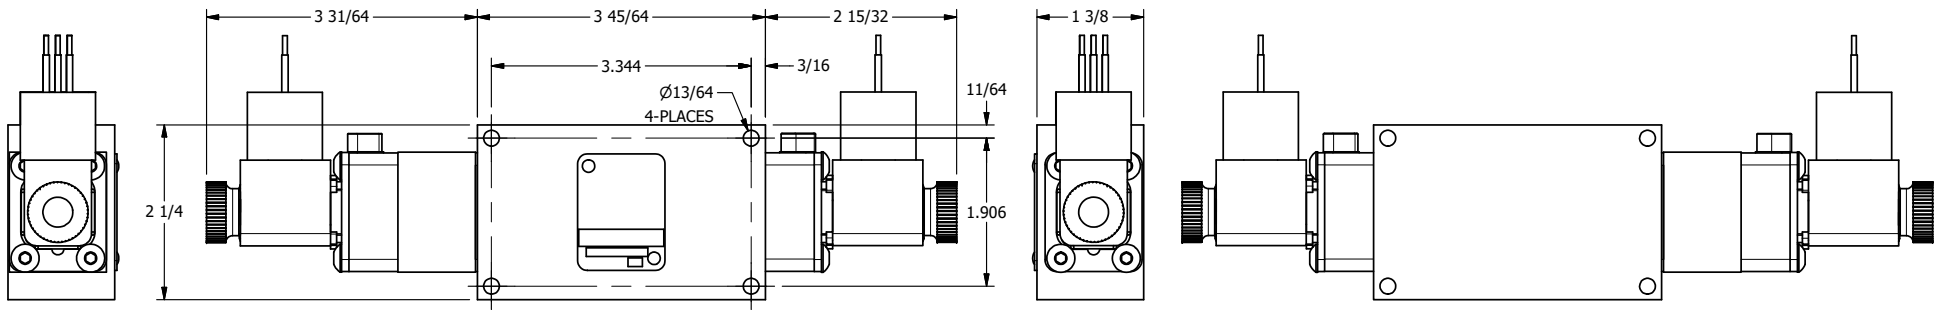

4 | 3 | 2 | 1

B

B

A

A

4 | 3 | 2 | 1

AAA
PRODUCTS
INTERNATIONAL

**AAA PRODUCTS
INTERNATIONAL**
7114 Harry Hines Blvd
Dallas, TX 75235

TITLE: 1/4" SIDE PORT, DBL SOL, 2 POS,
DETENT, MOLD-OVER,
LCKNG OVRD, DUST EXCLDR

DRAWING NO.:
DIM_ESS2JOLQ

THE INFORMATION CONTAINED WITHIN THIS DOCUMENT IS PROPRIETARY TO AAA PRODUCTS AND MAY NOT BE DISCLOSED WITHOUT PRIOR WRITTEN CONSENT