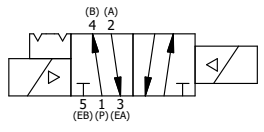

4 | 3 | 2 | 1

AAA
PRODUCTS
INTERNATIONAL

**AAA PRODUCTS
INTERNATIONAL**
7114 Harry Hines Blvd
Dallas, TX 75235

TITLE: 1/4" SIDE PORT, DBL SOL, 2 POS,
DETENT, MOLD-OVER,
LCKNG OVRD, DUST EXCLDR

DRAWING NO.:
DIM_ESS2JOLQ

THE INFORMATION CONTAINED WITHIN THIS DOCUMENT IS PROPRIETARY TO AAA PRODUCTS AND MAY NOT BE DISCLOSED WITHOUT PRIOR WRITTEN CONSENT