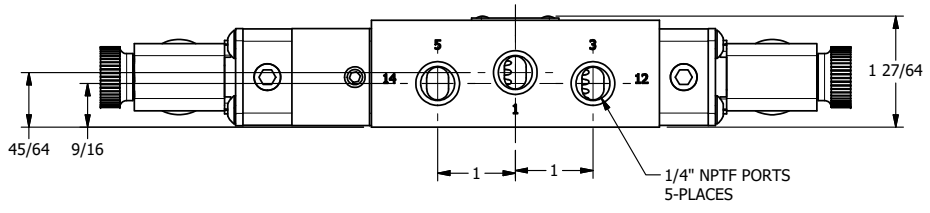

4 | 3 | 2 | 1

AAA
PRODUCTS
INTERNATIONAL

**AAA PRODUCTS
INTERNATIONAL**
7114 Harry Hines Blvd
Dallas, TX 75235

TITLE: 1/4" SIDE PORT, DBL SOL, 2 POS,
DETENT, MOLD-OVER,
LCKNG OVRD, DUST EXCLDR

DRAWING NO.:
DIM_ESS2JOLQ

THE INFORMATION CONTAINED WITHIN THIS DOCUMENT IS PROPRIETARY TO AAA PRODUCTS AND MAY NOT BE DISCLOSED WITHOUT PRIOR WRITTEN CONSENT