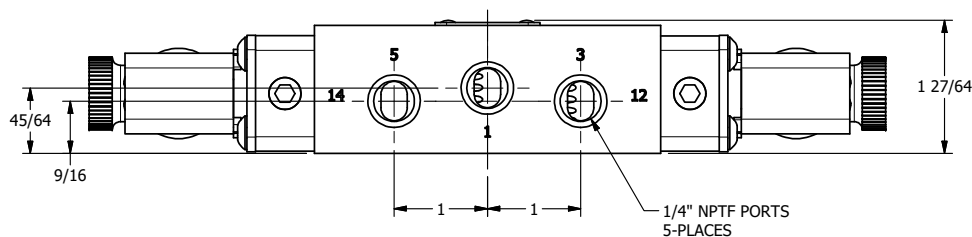

4 3 2 1

B

B

A

A

4 1 3 2 1

AAA
PRODUCTS
INTERNATIONAL

**AAA PRODUCTS
INTERNATIONAL**
7114 Harry Hines Blvd
Dallas, TX 75235

TITLE: 1/4" SIDE PORT, DBL SOL, 2 POS,
SOL RTRN, MOLD-OVER,
LCKNG OVRD, DUST EXCLDR

DRAWING NO.:
DIM_ESS2JOL

THE INFORMATION CONTAINED WITHIN THIS DOCUMENT IS PROPRIETARY TO AAA PRODUCTS AND MAY NOT BE DISCLOSED WITHOUT PRIOR WRITTEN CONSENT