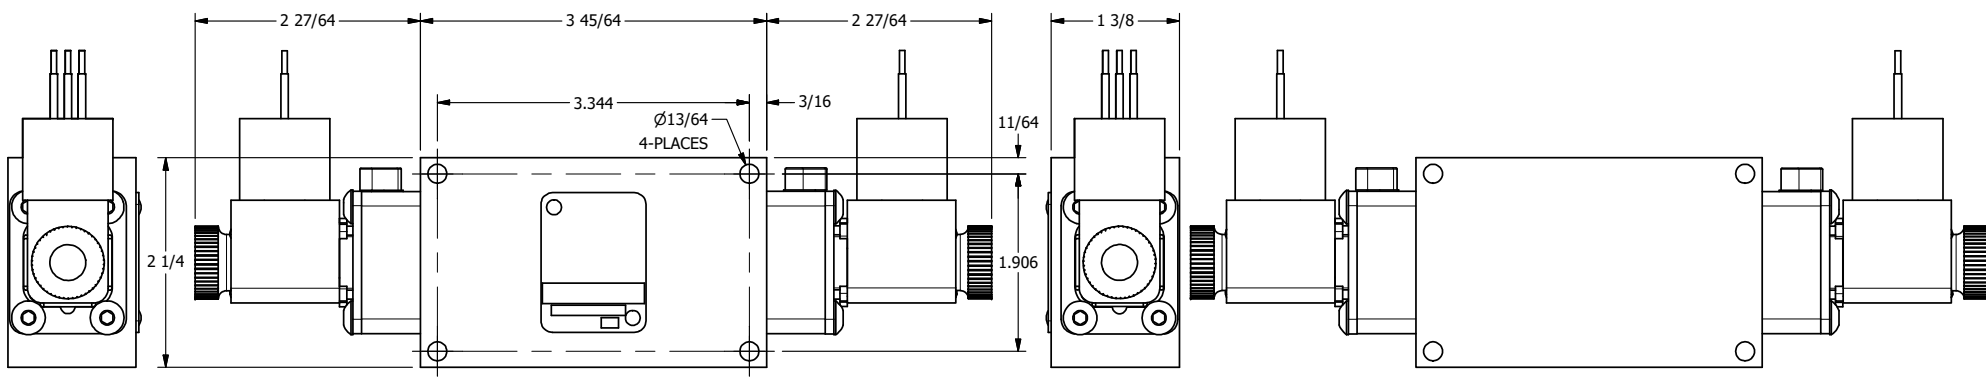

4 3 2 1

B

B

A

A

4 1 3 2 1

AAA
PRODUCTS
INTERNATIONAL

**AAA PRODUCTS
INTERNATIONAL**
7114 Harry Hines Blvd
Dallas, TX 75235

TITLE: 1/4" SIDE PORT, DBL SOL, 2 POS,
SOL RTRN, MOLD-OVER,
LCKNG OVRD, DUST EXCLDR

DRAWING NO.:
DIM_ESS2JOL

THE INFORMATION CONTAINED WITHIN THIS DOCUMENT IS PROPRIETARY TO AAA PRODUCTS AND MAY NOT BE DISCLOSED WITHOUT PRIOR WRITTEN CONSENT