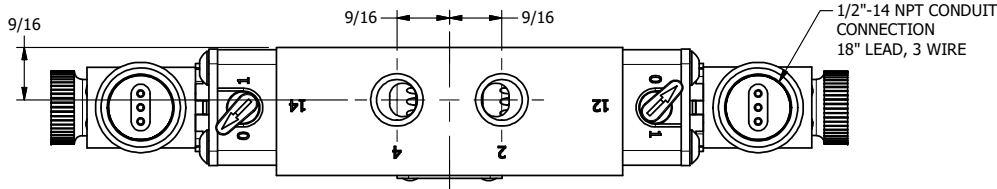

4 3 2 1

B

B

A

A

4 1 3 2 1

AAA
PRODUCTS
INTERNATIONAL

**AAA PRODUCTS
INTERNATIONAL**
7114 Harry Hines Blvd
Dallas, TX 75235

TITLE: 1/4" SIDE PORT, DBL SOL, 2 POS,
SOL RTRN, MOLD-OVER,
LCKNG OVRD, DUST EXCLDR

DRAWING NO.:
DIM_ESS2JOL

THE INFORMATION CONTAINED WITHIN THIS DOCUMENT IS PROPRIETARY TO AAA PRODUCTS AND MAY NOT BE DISCLOSED WITHOUT PRIOR WRITTEN CONSENT