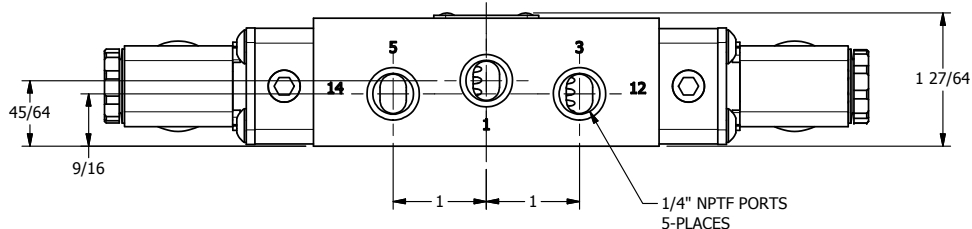

4 | 3 | 2 | 1

B

B

A

A

4 | 3 | 2 | 1

AAA
PRODUCTS
INTERNATIONAL

AAA PRODUCTS INTERNATIONAL
7114 Harry Hines Blvd
Dallas, TX 75235

TITLE: 1/4" SIDE PORT, DBL SOL, 2 POS,
FRICTION POS, SOL RTRN,
MOLD-OVER, LCKNG OVRD

DRAWING NO.:
DIM_ESS2JO

THE INFORMATION CONTAINED WITHIN THIS DOCUMENT IS PROPRIETARY TO AAA PRODUCTS AND MAY NOT BE DISCLOSED WITHOUT PRIOR WRITTEN CONSENT