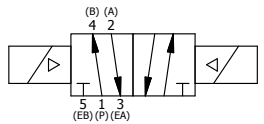

4 | 3 | 2 | 1

B

B

A

A

4 | 3 | 2 | 1

AAA
PRODUCTS
INTERNATIONAL

AAA PRODUCTS INTERNATIONAL
7114 Harry Hines Blvd
Dallas, TX 75235

TITLE: 1/4" SIDE PORT, DBL SOL, 2 POS,
FRICTION POS, SOL RTRN,
MOLD-OVER, LCKNG OVRD

DRAWING NO.:
DIM_ESS2JO

THE INFORMATION CONTAINED WITHIN THIS DOCUMENT IS PROPRIETARY TO AAA PRODUCTS AND MAY NOT BE DISCLOSED WITHOUT PRIOR WRITTEN CONSENT