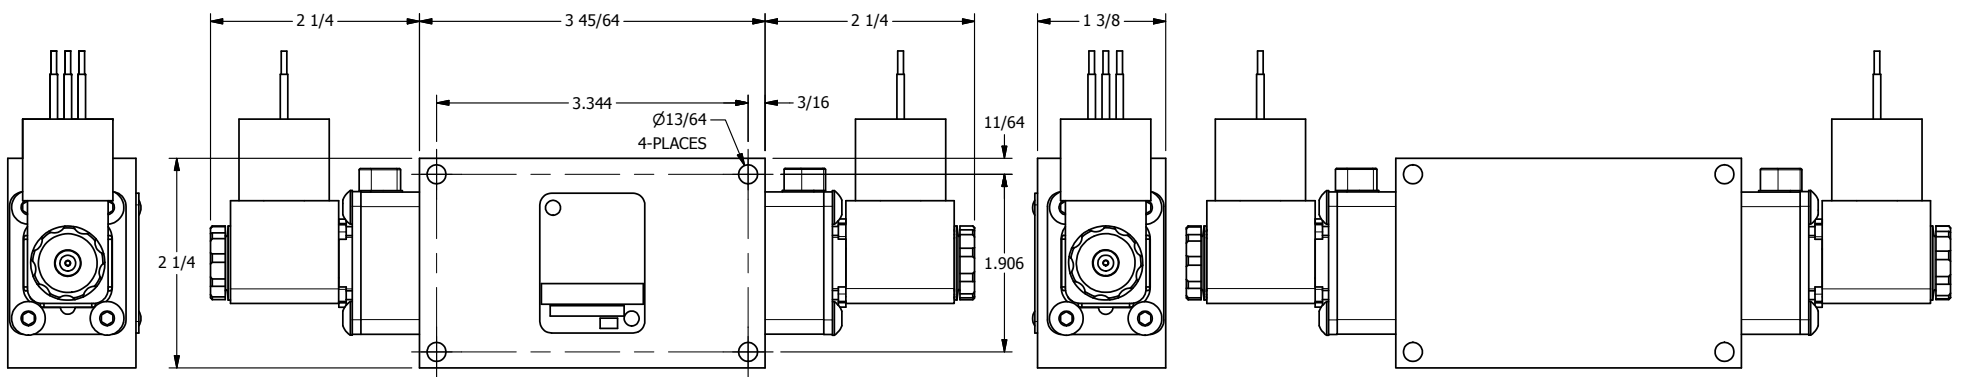

4 | 3 | 2 | 1

B

B

A

A

4 | 3 | 2 | 1

AAA
PRODUCTS
INTERNATIONAL

AAA PRODUCTS INTERNATIONAL
7114 Harry Hines Blvd
Dallas, TX 75235

TITLE: 1/4" SIDE PORT, DBL SOL, 2 POS,
FRICTION POS, SOL RTRN,
MOLD-OVER, LCKNG OVRD

DRAWING NO.:
DIM_ESS2JO

THE INFORMATION CONTAINED WITHIN THIS DOCUMENT IS PROPRIETARY TO AAA PRODUCTS AND MAY NOT BE DISCLOSED WITHOUT PRIOR WRITTEN CONSENT