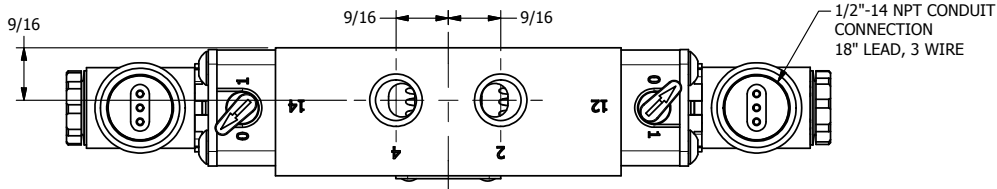

4 | 3 | 2 | 1

B

B

A

A

4 | 3 | 2 | 1

AAA
PRODUCTS
INTERNATIONAL

AAA PRODUCTS INTERNATIONAL
7114 Harry Hines Blvd
Dallas, TX 75235

TITLE: 1/4" SIDE PORT, DBL SOL, 2 POS,
FRICTION POS, SOL RTRN,
MOLD-OVER, LCKNG OVRD

DRAWING NO.:
DIM_ESS2JO

THE INFORMATION CONTAINED WITHIN THIS DOCUMENT IS PROPRIETARY TO AAA PRODUCTS AND MAY NOT BE DISCLOSED WITHOUT PRIOR WRITTEN CONSENT