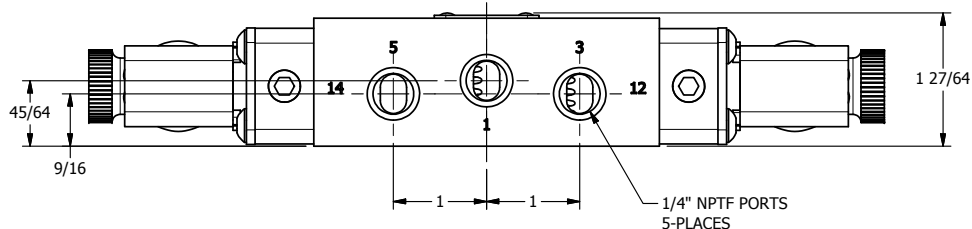

4 | 3 | 2 | 1

B

B

A

A

4 | 3 | 2 | 1

AAA
PRODUCTS
INTERNATIONAL

**AAA PRODUCTS
INTERNATIONAL**
7114 Harry Hines Blvd
Dallas, TX 75235

TITLE: 1/4" SIDE PORT, DBL SOL, 2 POS,
FRICTION POS, SOL RTRN,
MOLD-OVER, DUST EXCLDR

DRAWING NO.:
DIM_ESS2JL

THE INFORMATION CONTAINED WITHIN THIS DOCUMENT IS PROPRIETARY TO AAA PRODUCTS AND MAY NOT BE DISCLOSED WITHOUT PRIOR WRITTEN CONSENT