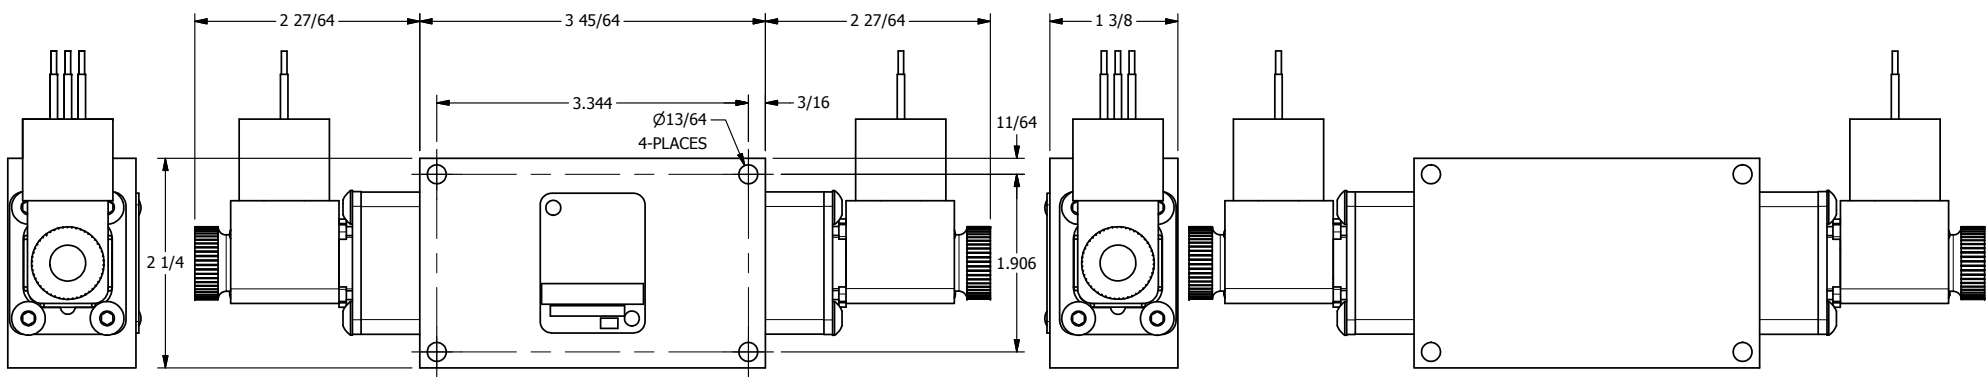

4 | 3 | 2 | 1

B

B

A

A

4 | 3 | 2 | 1

AAA
PRODUCTS
INTERNATIONAL

**AAA PRODUCTS
INTERNATIONAL**
7114 Harry Hines Blvd
Dallas, TX 75235

TITLE: 1/4" SIDE PORT, DBL SOL, 2 POS,
FRICTION POS, SOL RTRN,
MOLD-OVER, DUST EXCLDR

DRAWING NO.:
DIM_ESS2JL

THE INFORMATION CONTAINED WITHIN THIS DOCUMENT IS PROPRIETARY TO AAA PRODUCTS AND MAY NOT BE DISCLOSED WITHOUT PRIOR WRITTEN CONSENT