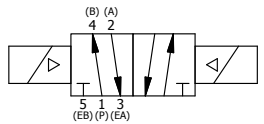

4 | 3 | 2 | 1

B

B

A

A

4 | 3 | 2 | 1

AAA
PRODUCTS
INTERNATIONAL

**AAA PRODUCTS
INTERNATIONAL**
7114 Harry Hines Blvd
Dallas, TX 75235

TITLE: 1/4" SIDE PORT, DBL SOL, 2 POS,
FRICTION POS, SOL RTRN,
MOLD-OVER, DUST EXCLDR

DRAWING NO.:
DIM_ESS2JL

THE INFORMATION CONTAINED WITHIN THIS DOCUMENT IS PROPRIETARY TO AAA PRODUCTS AND MAY NOT BE DISCLOSED WITHOUT PRIOR WRITTEN CONSENT