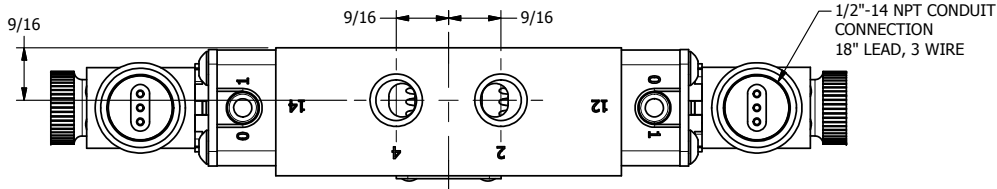

4 | 3 | 2 | 1

B

B

A

A

4 | 3 | 2 | 1

AAA
PRODUCTS
INTERNATIONAL

**AAA PRODUCTS
INTERNATIONAL**
7114 Harry Hines Blvd
Dallas, TX 75235

TITLE: 1/4" SIDE PORT, DBL SOL, 2 POS,
FRICTION POS, SOL RTRN,
MOLD-OVER, DUST EXCLDR

DRAWING NO.:
DIM_ESS2JL

THE INFORMATION CONTAINED WITHIN THIS DOCUMENT IS PROPRIETARY TO AAA PRODUCTS AND MAY NOT BE DISCLOSED WITHOUT PRIOR WRITTEN CONSENT