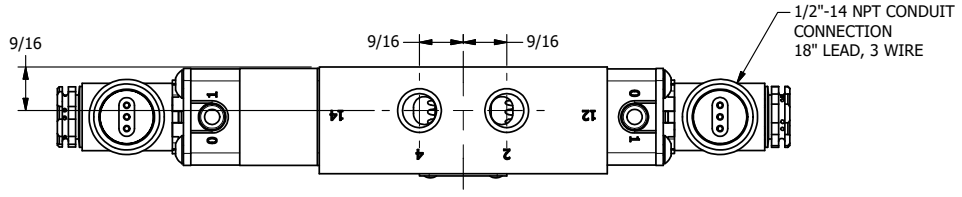

4 | 3 | 2 | 1

4 | 3 | 2 | 1

AAA
PRODUCTS
INTERNATIONAL

**AAA PRODUCTS
INTERNATIONAL**
7114 Harry Hines Blvd
Dallas, TX 75235

TITLE: 1/4" SIDE PORT, DBL SOL, 2 POS,
DETENT, MOLD-OVER,
SIDE VENT

DRAWING NO.:
DIM_ESS2JCQ