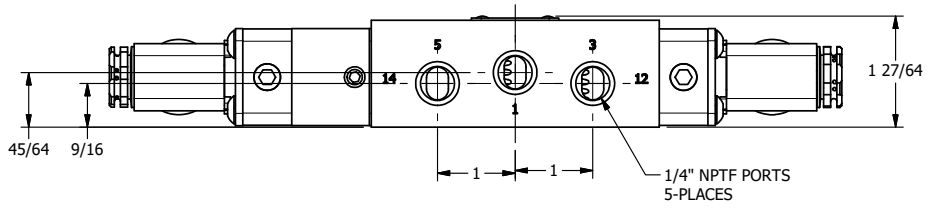

4 | 3 | 2 | 1

4 | 3 | 2 | 1

AAA
PRODUCTS
INTERNATIONAL

**AAA PRODUCTS
INTERNATIONAL**
7114 Harry Hines Blvd
Dallas, TX 75235

TITLE: 1/4" SIDE PORT, DBL SOL, 2 POS,
DETENT, MOLD-OVER,
SIDE VENT

DRAWING NO.:
DIM_ESS2JCQ