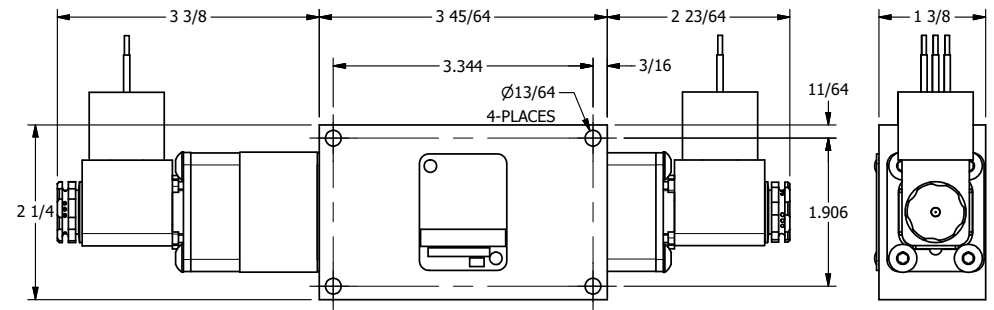

4 | 3 | 2 | 1

4 | 3 | 2 | 1

AAA
PRODUCTS
INTERNATIONAL

**AAA PRODUCTS
INTERNATIONAL**
7114 Harry Hines Blvd
Dallas, TX 75235

TITLE: 1/4" SIDE PORT, DBL SOL, 2 POS,
DETENT, MOLD-OVER,
SIDE VENT

DRAWING NO.:
DIM_ESS2JCQ