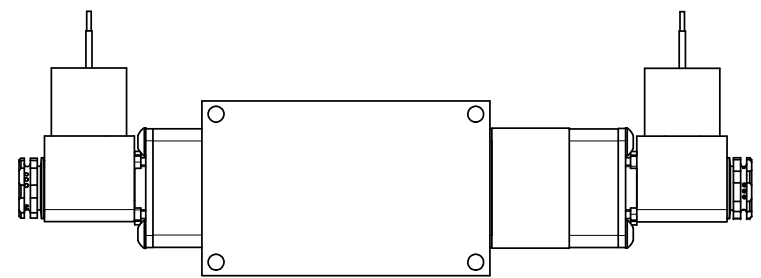

4 | 3 | 2 | 1

4 | 3 | 2 | 1

AAA
PRODUCTS
INTERNATIONAL

**AAA PRODUCTS
INTERNATIONAL**
7114 Harry Hines Blvd
Dallas, TX 75235

TITLE: 1/4" SIDE PORT, DBL SOL, 2 POS,
DETENT, MOLD-OVER,
SIDE VENT

DRAWING NO.:
DIM_ESS2JCQ