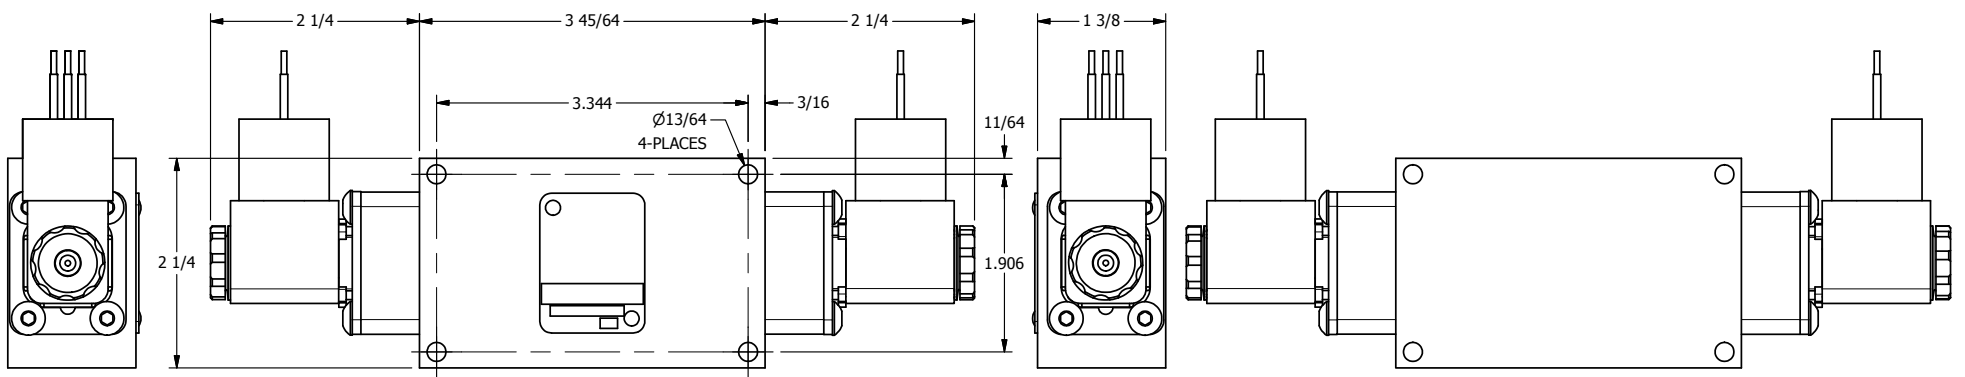

4 3 2 1

B

B

A

A

A

A

AAA
PRODUCTS
INTERNATIONAL

**AAA PRODUCTS
INTERNATIONAL**
7114 Harry Hines Blvd
Dallas, TX 75235

TITLE: 1/4" SIDE PORT, DBL SOL, 2 POS,
FRICTION POS, SOL RTRN,
MOLD-OVER

DRAWING NO.:
DIM_ESS2J

4 3 2 1

THE INFORMATION CONTAINED WITHIN THIS DOCUMENT IS PROPRIETARY TO AAA PRODUCTS AND MAY NOT BE DISCLOSED WITHOUT PRIOR WRITTEN CONSENT