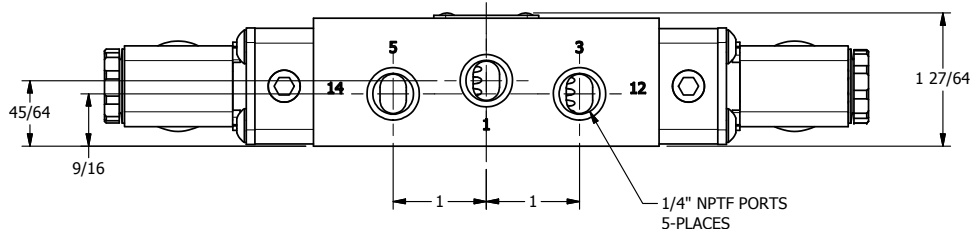

A

A

AAA
PRODUCTS
INTERNATIONAL

**AAA PRODUCTS
INTERNATIONAL**
7114 Harry Hines Blvd
Dallas, TX 75235

TITLE: 1/4" SIDE PORT, DBL SOL, 2 POS,
FRICTION POS, SOL RTRN,
MOLD-OVER

DRAWING NO.:
DIM_ESS2J

4 3 2 1

THE INFORMATION CONTAINED WITHIN THIS DOCUMENT IS PROPRIETARY TO AAA PRODUCTS AND MAY NOT BE DISCLOSED WITHOUT PRIOR WRITTEN CONSENT