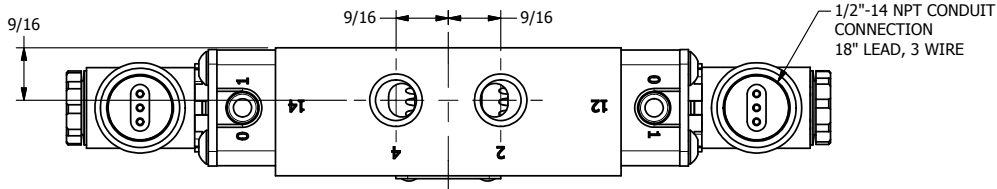

4 3 2 1

B

B

A

A

A

A

AAA
PRODUCTS
INTERNATIONAL

**AAA PRODUCTS
INTERNATIONAL**
7114 Harry Hines Blvd
Dallas, TX 75235

TITLE: 1/4" SIDE PORT, DBL SOL, 2 POS,
FRICTION POS, SOL RTRN,
MOLD-OVER

DRAWING NO.:
DIM_ESS2J

4 3 2 1

THE INFORMATION CONTAINED WITHIN THIS DOCUMENT IS PROPRIETARY TO AAA PRODUCTS AND MAY NOT BE DISCLOSED WITHOUT PRIOR WRITTEN CONSENT