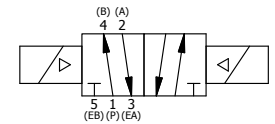

4 3 2 1

B

B

A

A

A

A

AAA
PRODUCTS
INTERNATIONAL

**AAA PRODUCTS
INTERNATIONAL**
7114 Harry Hines Blvd
Dallas, TX 75235

TITLE: 1/4" SIDE PORT, DBL SOL, 2 POS,
FRICTION POS, SOL RTRN,
MOLD-OVER

DRAWING NO.:
DIM_ESS2J

4 3 2 1

THE INFORMATION CONTAINED WITHIN THIS DOCUMENT IS PROPRIETARY TO AAA PRODUCTS AND MAY NOT BE DISCLOSED WITHOUT PRIOR WRITTEN CONSENT