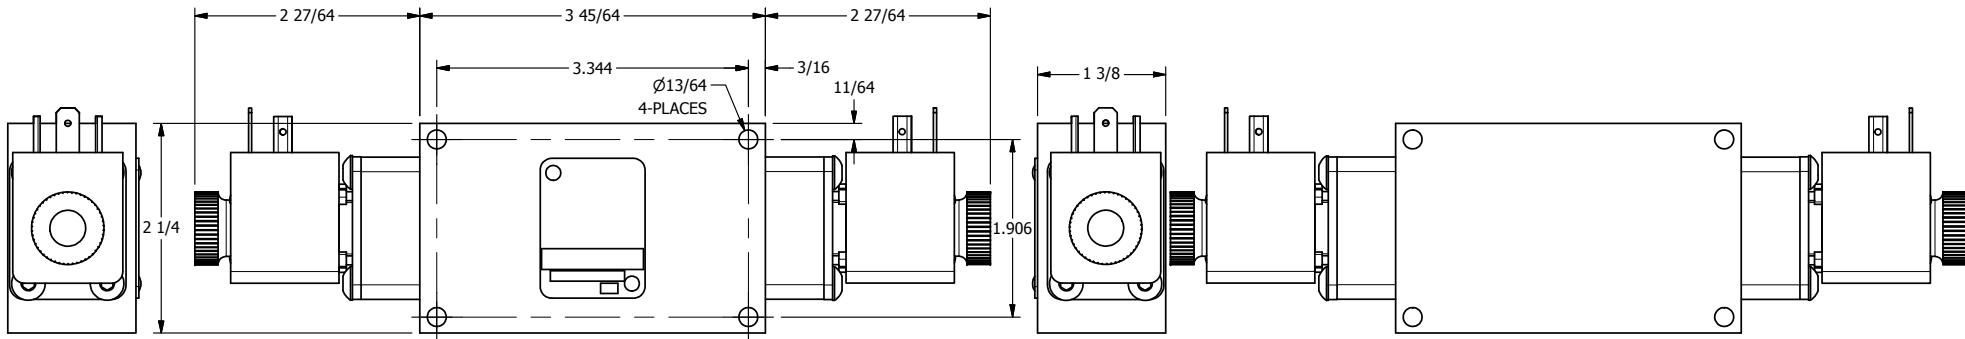

4 | 3 | 2 | 1

AAA
PRODUCTS
INTERNATIONAL

**AAA PRODUCTS
INTERNATIONAL**
7114 Harry Hines Blvd
Dallas, TX 75235

TITLE: 1/4" SIDE PORT, DBL SOL, 2 POS,
FRICTION POS, SOL RTRN,
HIGH TEMP, DUST EXCLDR

DRAWING NO.:
DIM_ESS2HL