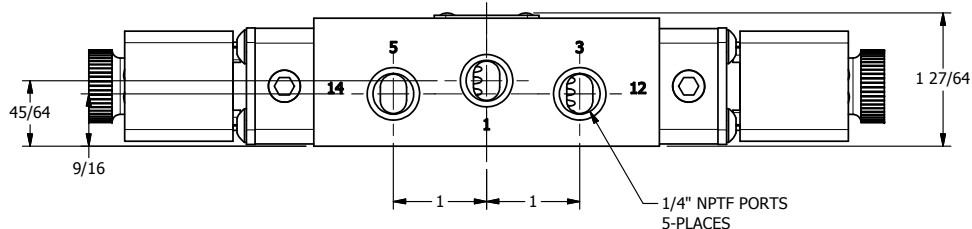

4 | 3 | 2 | 1

AAA
PRODUCTS
INTERNATIONAL

**AAA PRODUCTS
INTERNATIONAL**
7114 Harry Hines Blvd
Dallas, TX 75235

TITLE: 1/4" SIDE PORT, DBL SOL, 2 POS,
FRICTION POS, SOL RTRN,
HIGH TEMP, DUST EXCLDR

DRAWING NO.:
DIM_ESS2HL