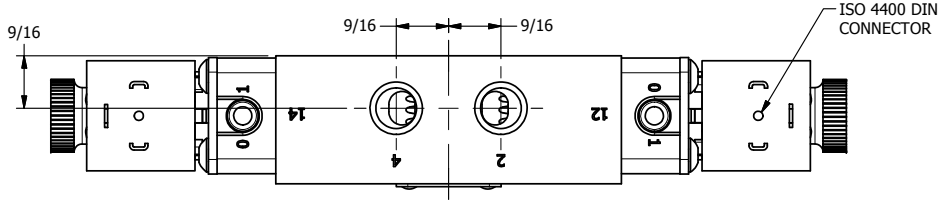

4 | 3 | 2 | 1

AAA
PRODUCTS
INTERNATIONAL

**AAA PRODUCTS
INTERNATIONAL**
7114 Harry Hines Blvd
Dallas, TX 75235

TITLE: 1/4" SIDE PORT, DBL SOL, 2 POS,
FRICTION POS, SOL RTRN,
HIGH TEMP, DUST EXCLDR

DRAWING NO.:
DIM_ESS2HL