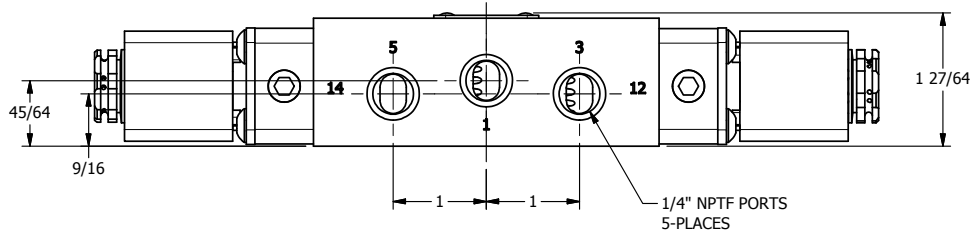

4 | 3 | 2 | 1

AAA
PRODUCTS
INTERNATIONAL

**AAA PRODUCTS
INTERNATIONAL**
7114 Harry Hines Blvd
Dallas, TX 75235

TITLE 1/4" SIDE PORT, DBL SOL, 2 POS,
FRICTION POS, SOL RTRN,
HIGH TEMP, SIDE VENT

DRAWING NO.:
DIM_ESS2HC