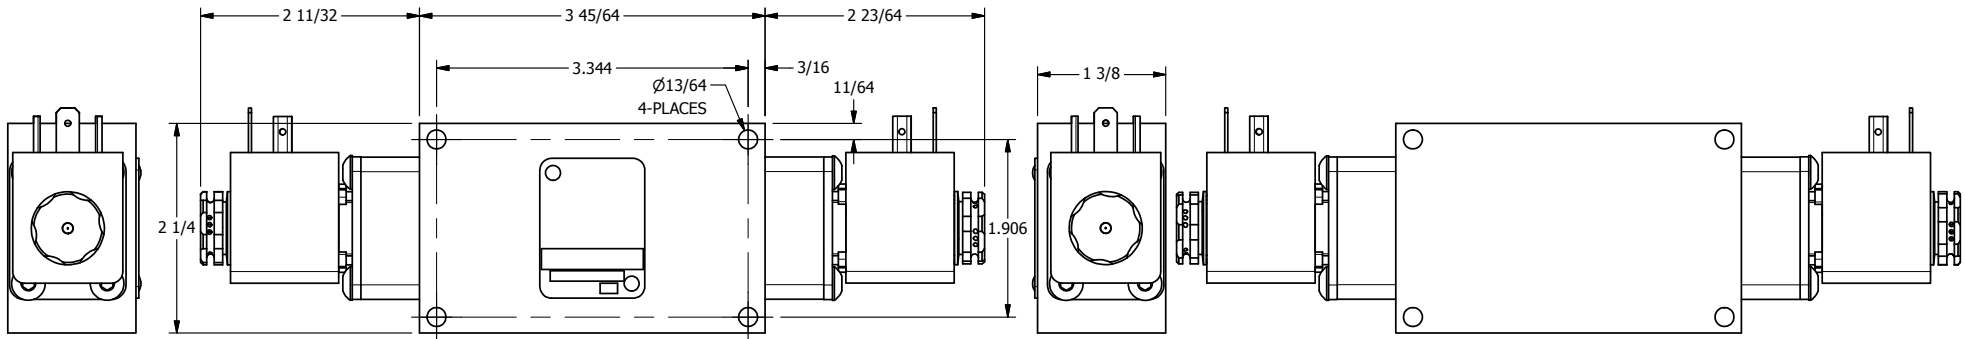

4 | 3 | 2 | 1

AAA
PRODUCTS
INTERNATIONAL

**AAA PRODUCTS
INTERNATIONAL**
7114 Harry Hines Blvd
Dallas, TX 75235

TITLE 1/4" SIDE PORT, DBL SOL, 2 POS,
FRICTION POS, SOL RTRN,
HIGH TEMP, SIDE VENT

DRAWING NO.:
DIM_ESS2HC