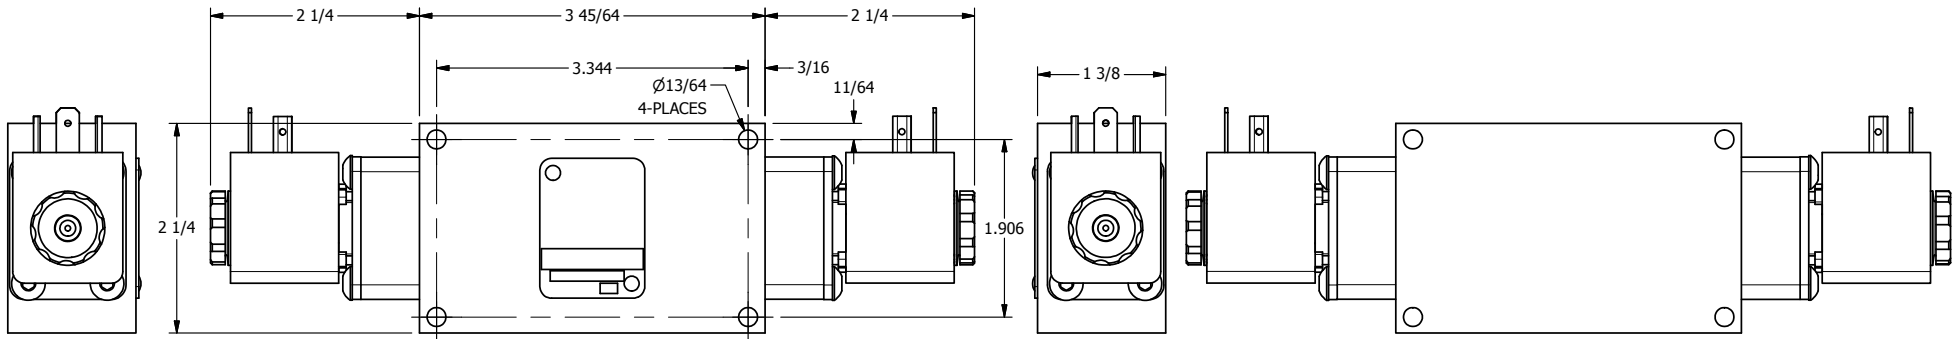

4 | 3 | 2 | 1

AAA
PRODUCTS
INTERNATIONAL

**AAA PRODUCTS
INTERNATIONAL**
7114 Harry Hines Blvd
Dallas, TX 75235

TITLE: 1/4" SIDE PORT, DBL SOL, 2 POS,
FRICTION POS, SOL RTRN,
HIGH TEMP

DRAWING NO.:
DIM_ESS2H