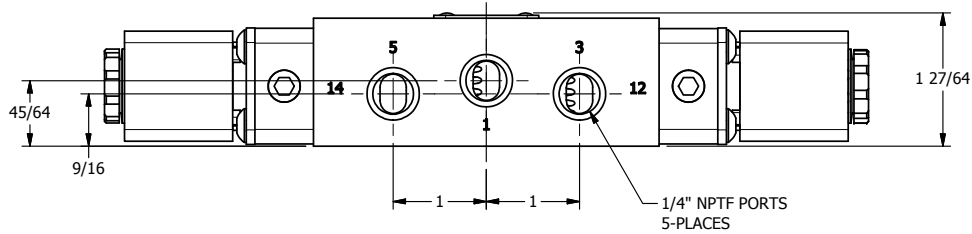

4 | 3 | 2 | 1

AAA
PRODUCTS
INTERNATIONAL

**AAA PRODUCTS
INTERNATIONAL**
7114 Harry Hines Blvd
Dallas, TX 75235

TITLE: 1/4" SIDE PORT, DBL SOL, 2 POS,
FRICTION POS, SOL RTRN,
HIGH TEMP

DRAWING NO.:
DIM_ESS2H