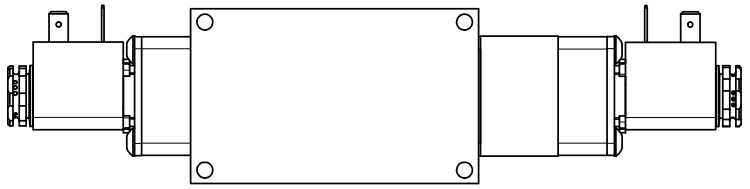

4 | 3 | 2 | 1

B

B

A

A

AAA
PRODUCTS
INTERNATIONAL

**AAA PRODUCTS
INTERNATIONAL**
7114 Harry Hines Blvd
Dallas, TX 75235

TITLE: 1/4" SIDE PORT, DBL SOL, 2 POS,
DETENT, SOL RTN,
SIDE VENT

DRAWING NO.:
DIM_ESS2CQ

4 | 3 | 2 | 1

THE INFORMATION CONTAINED WITHIN THIS DOCUMENT IS PROPRIETARY TO AAA PRODUCTS AND MAY NOT BE DISCLOSED WITHOUT PRIOR WRITTEN CONSENT