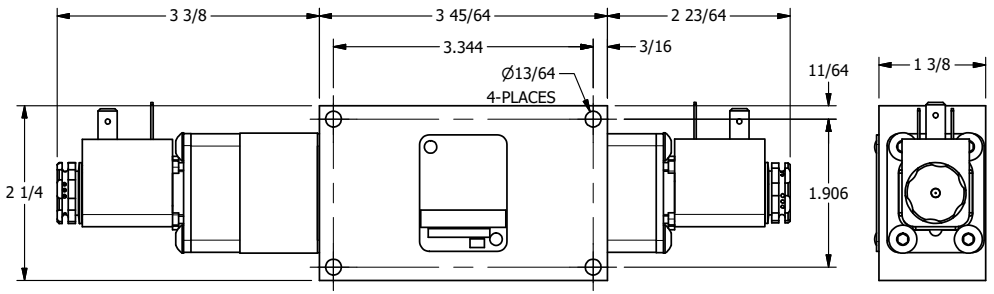

4 | 3 | 2 | 1

B

B

A

A

AAA
PRODUCTS
INTERNATIONAL

**AAA PRODUCTS
INTERNATIONAL**
7114 Harry Hines Blvd
Dallas, TX 75235

TITLE: 1/4" SIDE PORT, DBL SOL, 2 POS,
DETENT, SOL RTN,
SIDE VENT

DRAWING NO.:
DIM_ESS2CQ

4 | 3 | 2 | 1

THE INFORMATION CONTAINED WITHIN THIS DOCUMENT IS PROPRIETARY TO AAA PRODUCTS AND MAY NOT BE DISCLOSED WITHOUT PRIOR WRITTEN CONSENT