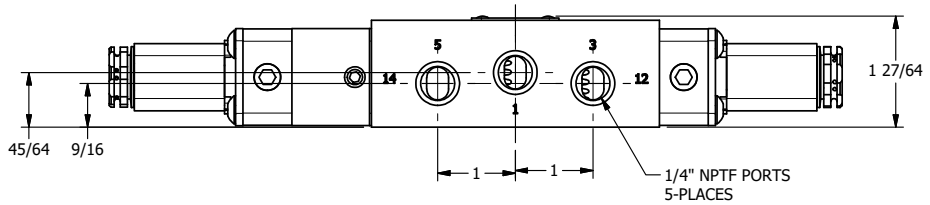

4 | 3 | 2 | 1

B

B

A

A

AAA
PRODUCTS
INTERNATIONAL

**AAA PRODUCTS
INTERNATIONAL**
7114 Harry Hines Blvd
Dallas, TX 75235

TITLE: 1/4" SIDE PORT, DBL SOL, 2 POS,
DETENT, SOL RTN,
SIDE VENT

DRAWING NO.:
DIM_ESS2CQ

4 | 3 | 2 | 1

THE INFORMATION CONTAINED WITHIN THIS DOCUMENT IS PROPRIETARY TO AAA PRODUCTS AND MAY NOT BE DISCLOSED WITHOUT PRIOR WRITTEN CONSENT