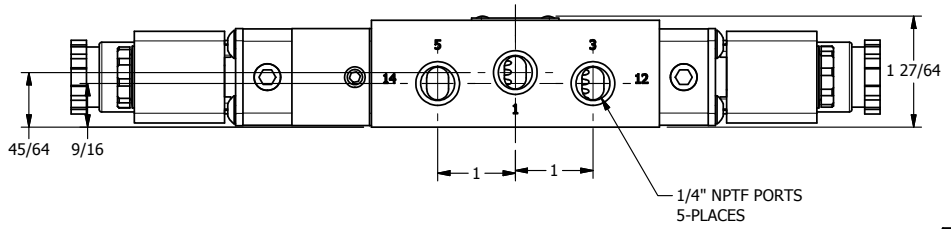

4 | 3 | 2 | 1

AAA
PRODUCTS
INTERNATIONAL

**AAA PRODUCTS
INTERNATIONAL**
7114 Harry Hines Blvd
Dallas, TX 75235

TITLE: 1/4" SIDE PORT, DBL SOL, 2 POS,
DETENT, SOL RTRN,
INTRINSICALLY SAFE

DRAWING NO.:
DIM_ESS2AQ