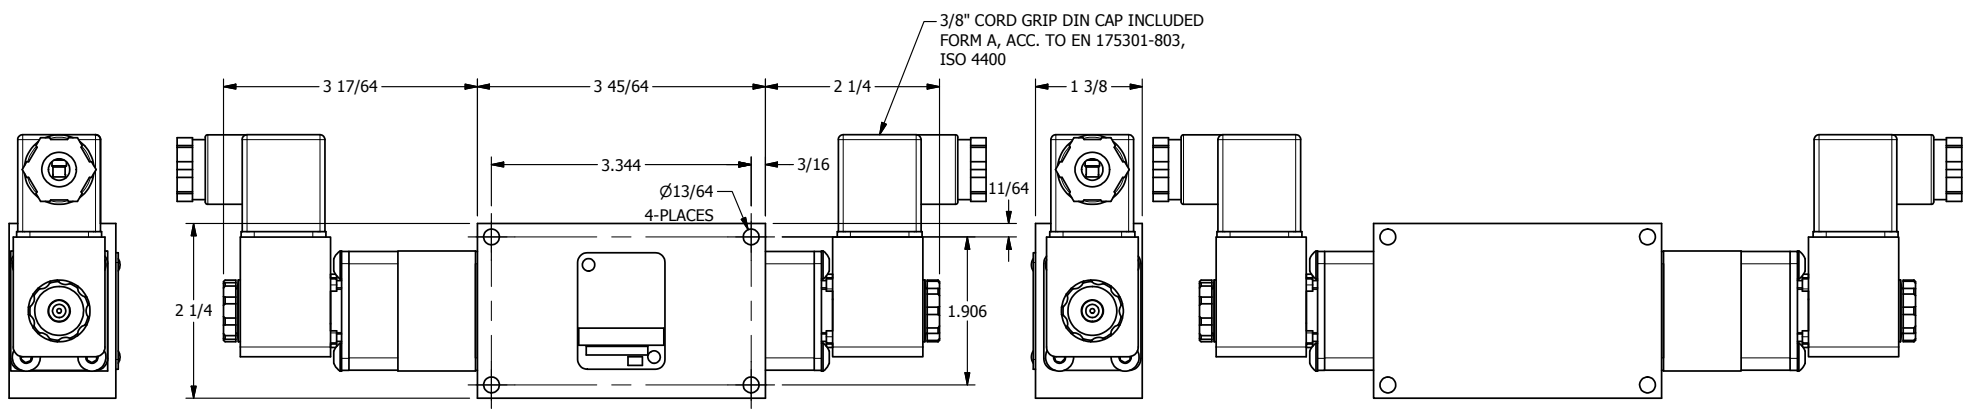

4 | 3 | 2 | 1

AAA
PRODUCTS
INTERNATIONAL

**AAA PRODUCTS
INTERNATIONAL**
7114 Harry Hines Blvd
Dallas, TX 75235

TITLE: 1/4" SIDE PORT, DBL SOL, 2 POS,
DETENT, SOL RTRN,
INTRINSICALLY SAFE

DRAWING NO.:
DIM_ESS2AQ