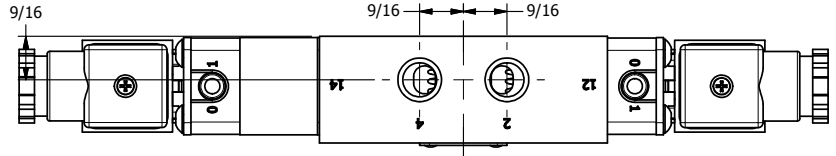

4 | 3 | 2 | 1

AAA
PRODUCTS
INTERNATIONAL

**AAA PRODUCTS
INTERNATIONAL**
7114 Harry Hines Blvd
Dallas, TX 75235

TITLE: 1/4" SIDE PORT, DBL SOL, 2 POS,
DETENT, SOL RTRN,
INTRINSICALLY SAFE

DRAWING NO.:
DIM_ESS2AQ