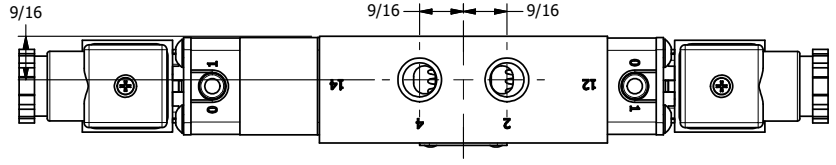

4 | 3 | 2 | 1

AAA
PRODUCTS
INTERNATIONAL
AAA PRODUCTS
INTERNATIONAL
7114 Harry Hines Blvd
Dallas, TX 75235

TITLE: 1/4" SIDE PORT, DBL SOL, 2 POS,
DETENT, INTR SAFE,
DUST EXCLDR

DRAWING NO.:
DIM_ESS2ALQ

4 | 3 | 2 | 1