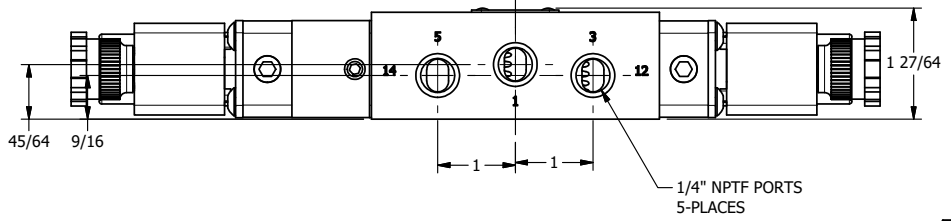

4 | 3 | 2 | 1

AAA
PRODUCTS
INTERNATIONAL
AAA PRODUCTS
INTERNATIONAL
7114 Harry Hines Blvd
Dallas, TX 75235

TITLE: 1/4" SIDE PORT, DBL SOL, 2 POS,
DETENT, INTR SAFE,
DUST EXCLDR

DRAWING NO.:
DIM_ESS2ALQ

4 | 3 | 2 | 1