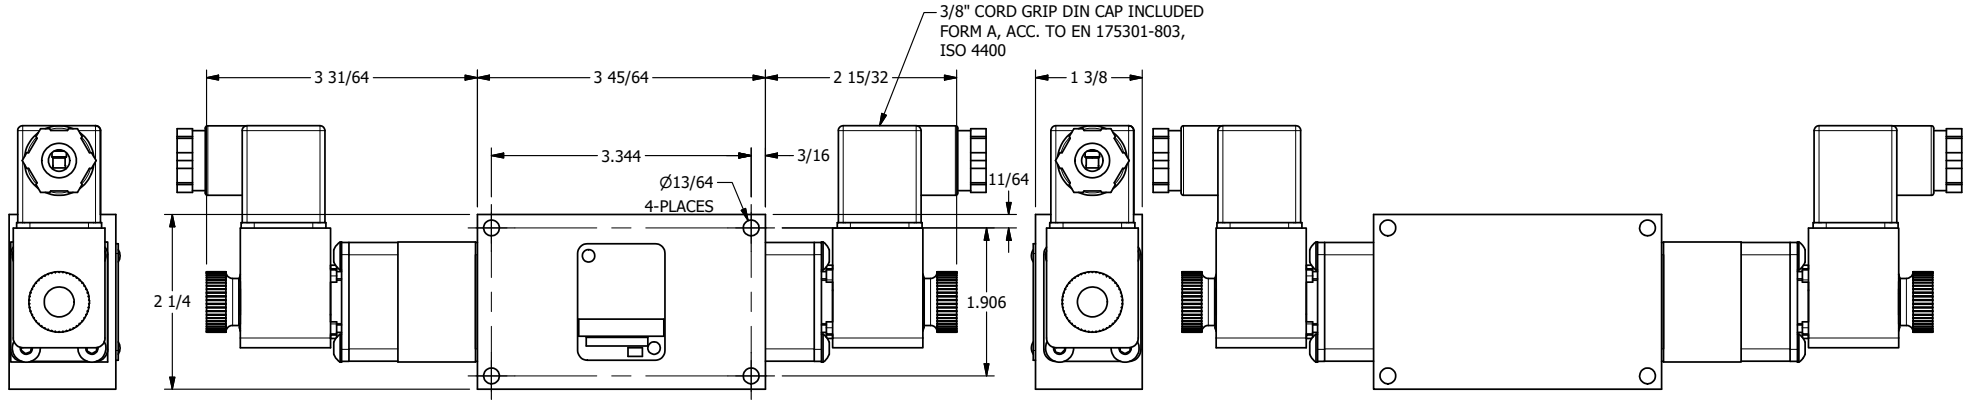

4 | 3 | 2 | 1

AAA
PRODUCTS
INTERNATIONAL
AAA PRODUCTS
INTERNATIONAL
7114 Harry Hines Blvd
Dallas, TX 75235

TITLE: 1/4" SIDE PORT, DBL SOL, 2 POS,
DETENT, INTR SAFE,
DUST EXCLDR

DRAWING NO.:
DIM_ESS2ALQ

4 | 3 | 2 | 1