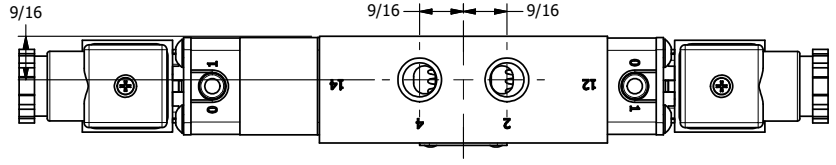

4 | 3 | 2 | 1

**AAA**  
PRODUCTS  
INTERNATIONAL

**AAA PRODUCTS  
INTERNATIONAL**  
7114 Harry Hines Blvd  
Dallas, TX 75235

TITLE: 1/4" SIDE PORT, DBL SOL, 2 POS,  
DETENT, INTR SAFE,  
SIDE VENT

DRAWING NO.:  
DIM\_ESS2ACQ