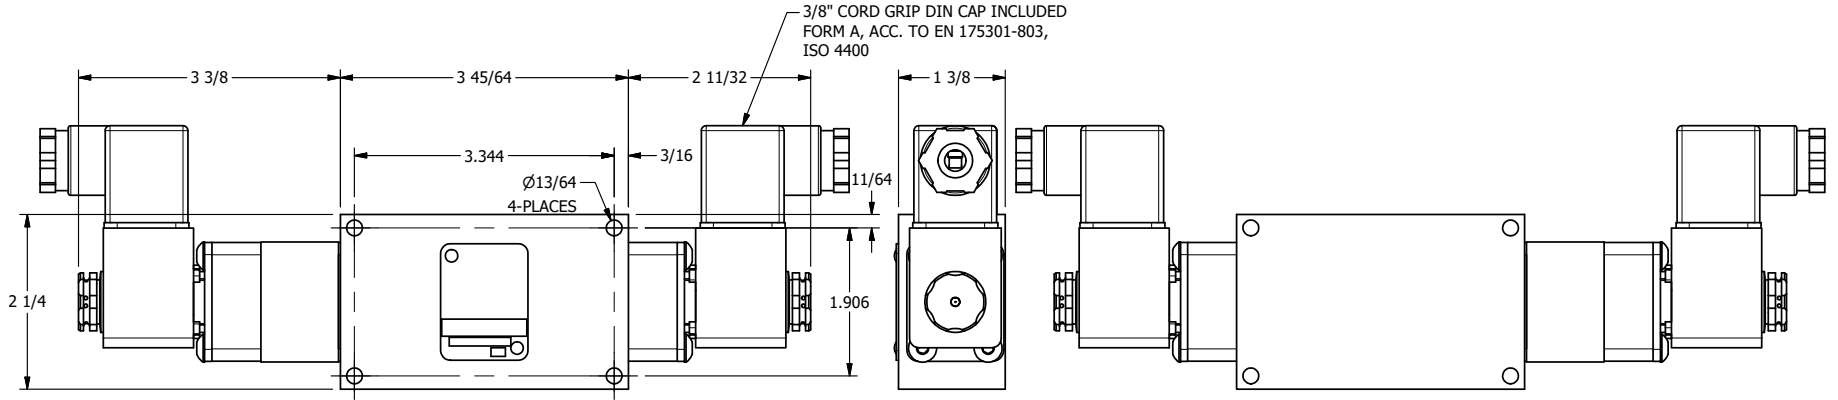

4 | 3 | 2 | 1

**AAA**  
PRODUCTS  
INTERNATIONAL

**AAA PRODUCTS  
INTERNATIONAL**  
7114 Harry Hines Blvd  
Dallas, TX 75235

TITLE: 1/4" SIDE PORT, DBL SOL, 2 POS,  
DETENT, INTR SAFE,  
SIDE VENT

DRAWING NO.:  
DIM\_ESS2ACQ