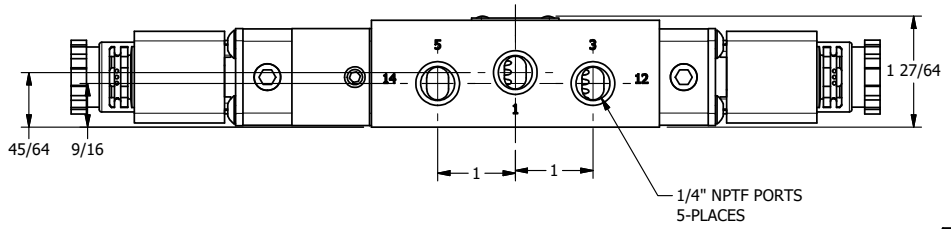

4 | 3 | 2 | 1

**AAA**  
PRODUCTS  
INTERNATIONAL

**AAA PRODUCTS  
INTERNATIONAL**  
7114 Harry Hines Blvd  
Dallas, TX 75235

TITLE: 1/4" SIDE PORT, DBL SOL, 2 POS,  
DETENT, INTR SAFE,  
SIDE VENT

DRAWING NO.:  
DIM\_ESS2ACQ