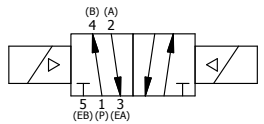

4 3 2 1

3/8" CORD GRIP DIN CAP INCLUDED  
FORM A, ACC. TO EN 175301-803,  
ISO 4400

1/4" NPTF PORTS  
5-PLACES

4 3 2

**AAA**  
PRODUCTS  
INTERNATIONAL

**AAA PRODUCTS  
INTERNATIONAL**  
7114 Harry Hines Blvd  
Dallas, TX 75235

TITLE: 1/4" SIDE PORT, DBL SOL, 2 POS,  
FRICTION POS, SOL RTRN,  
INTRINSICALLY SAFE, 24VDC

DRAWING NO.:  
DIM\_ESS2A

THE INFORMATION CONTAINED WITHIN THIS DOCUMENT IS PROPRIETARY TO AAA PRODUCTS AND MAY NOT BE DISCLOSED WITHOUT PRIOR WRITTEN CONSENT