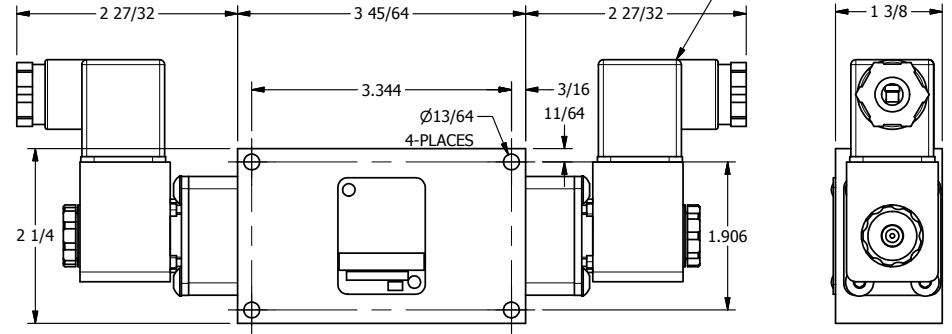

4 3 2 1

3/8" CORD GRIP DIN CAP INCLUDED  
FORM A, ACC. TO EN 175301-803,  
ISO 4400

1/4" NPTF PORTS  
5-PLACES

4 3 2

**AAA**  
PRODUCTS  
INTERNATIONAL

**AAA PRODUCTS  
INTERNATIONAL**  
7114 Harry Hines Blvd  
Dallas, TX 75235

TITLE: 1/4" SIDE PORT, DBL SOL, 2 POS,  
FRICTION POS, SOL RTRN,  
INTRINSICALLY SAFE, 24VDC

DRAWING NO.:  
DIM\_ESS2A

THE INFORMATION CONTAINED WITHIN THIS DOCUMENT IS PROPRIETARY TO AAA PRODUCTS AND MAY NOT BE DISCLOSED WITHOUT PRIOR WRITTEN CONSENT