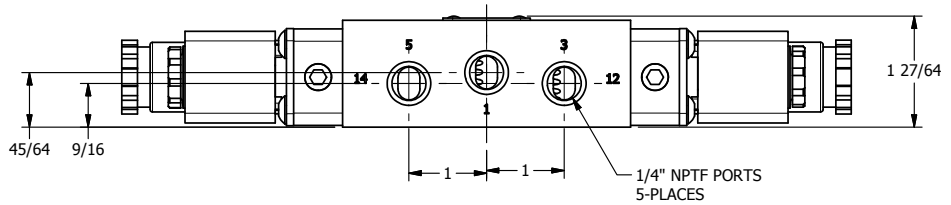

4 3 2 1

3/8" CORD GRIP DIN CAP INCLUDED  
FORM A, ACC. TO EN 175301-803,  
ISO 4400

1/4" NPTF PORTS  
5-PLACES

4 3 2

**AAA**  
PRODUCTS  
INTERNATIONAL

**AAA PRODUCTS  
INTERNATIONAL**  
7114 Harry Hines Blvd  
Dallas, TX 75235

TITLE: 1/4" SIDE PORT, DBL SOL, 2 POS,  
FRICTION POS, SOL RTRN,  
INTRINSICALLY SAFE, 24VDC

DRAWING NO.:  
DIM\_ESS2A

THE INFORMATION CONTAINED WITHIN THIS DOCUMENT IS PROPRIETARY TO AAA PRODUCTS AND MAY NOT BE DISCLOSED WITHOUT PRIOR WRITTEN CONSENT