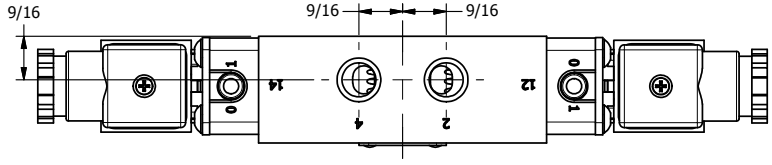

4 3 2 1

3/8" CORD GRIP DIN CAP INCLUDED  
FORM A, ACC. TO EN 175301-803,  
ISO 4400

1/4" NPTF PORTS  
5-PLACES

4 3 2

**AAA**  
PRODUCTS  
INTERNATIONAL

**AAA PRODUCTS  
INTERNATIONAL**  
7114 Harry Hines Blvd  
Dallas, TX 75235

TITLE: 1/4" SIDE PORT, DBL SOL, 2 POS,  
FRICTION POS, SOL RTRN,  
INTRINSICALLY SAFE, 24VDC

DRAWING NO.:  
DIM\_ESS2A

THE INFORMATION CONTAINED WITHIN THIS DOCUMENT IS PROPRIETARY TO AAA PRODUCTS AND MAY NOT BE DISCLOSED WITHOUT PRIOR WRITTEN CONSENT