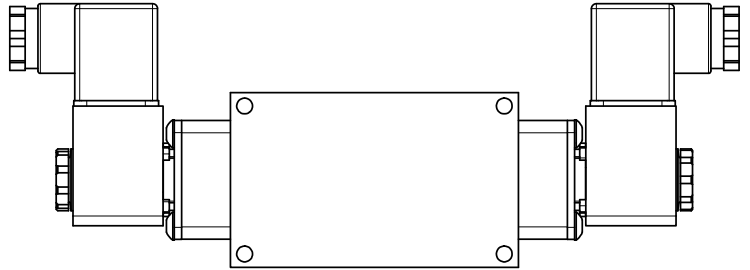

4 3 2 1

3/8" CORD GRIP DIN CAP INCLUDED  
FORM A, ACC. TO EN 175301-803,  
ISO 4400

1/4" NPTF PORTS  
5-PLACES

4 3 2

**AAA**  
PRODUCTS  
INTERNATIONAL

**AAA PRODUCTS  
INTERNATIONAL**  
7114 Harry Hines Blvd  
Dallas, TX 75235

TITLE: 1/4" SIDE PORT, DBL SOL, 2 POS,  
FRICTION POS, SOL RTRN,  
INTRINSICALLY SAFE, 24VDC

DRAWING NO.:  
DIM\_ESS2A

THE INFORMATION CONTAINED WITHIN THIS DOCUMENT IS PROPRIETARY TO AAA PRODUCTS AND MAY NOT BE DISCLOSED WITHOUT PRIOR WRITTEN CONSENT